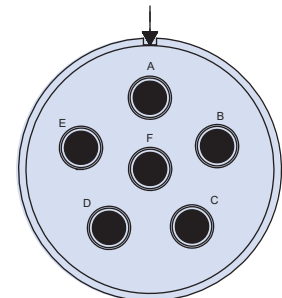

Insert Arrangement	25-11		25-24		25-43	
No. of Contacts and Size	9X #10	2X #20	12X #12	12X #16	20X #16	23X #20
Service Rating	N					

## SEAKING™ JUNIOR TOOLED INSERT ARRANGEMENTS (SPECIAL SHIELDED LAYOUTS)

Contact Legend

Shell Size - Insert Arrangement	9-1	11-1*	17-2
No. of Contacts	1x #8	1x #8	1x #8      38x #22D

Contact Legend

Shell Size - Insert Arrangement	17-22	17-60	17-75
No. of Contacts	2x #8      2x #12	2x #8      8x #22	2x #8

Contact Legend

Shell Size - Insert Arrangement	19-4	19-17	19-18
No. of Contacts	4x #8	2x #8      4x #16      1x #20      10x #22D	4x #8      14x #22D

Contact Legend

Shell Size - Insert Arrangement	21-75	23-5	23-6
No. of Contacts and Size	4x #8	5x #8	6x #8