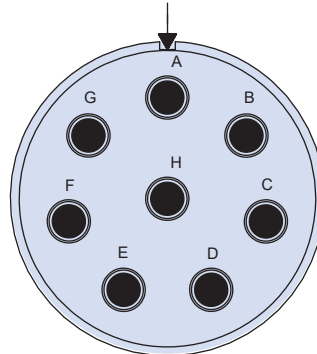

Shell Size - Insert Arrangement	25-7		25-8		25-17	
No. of Contacts and Size	2x #8	97x #22	8x #8		6x #8	36x #22