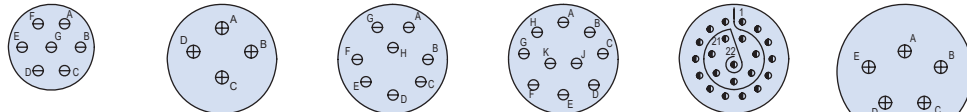

Insert Arrangement	11-99	13-4	13-8	13-98	13-35	15-5
No. of Contacts	7	4	8	10	22	5
Contact Size	#20	#16	#20	#20	#22D	#16
Service Rating	I	I	I	I	M	II

Contact Legend
#22D • #16 ⊕
#20 ⊖ #12 ⊖