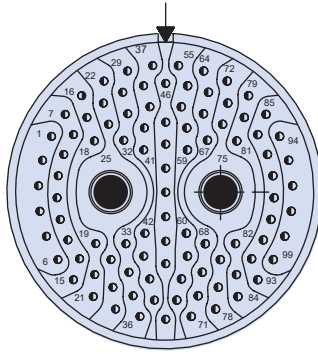

## SEAKING™ JUNIOR TOOLED INSERT ARRANGEMENTS (SPECIAL SHIELDED LAYOUTS)

Contact Legend

Shell Size - Insert Arrangement	9-1	11-1*	17-2
No. of Contacts	1x #8	1x #8	1x #8      38x #22D

Contact Legend

Shell Size - Insert Arrangement	17-22	17-60	17-75
No. of Contacts	2x #8      2x #12	2x #8      8x #22	2x #8

Contact Legend

Shell Size - Insert Arrangement	19-4	19-17	19-18
No. of Contacts	4x #8	2x #8      4x #16      1x #20      10x #22D	4x #8      14x #22D

Contact Legend

Shell Size - Insert Arrangement	21-75	23-5	23-6
No. of Contacts and Size	4x #8	5x #8	6x #8

## SEAKING™ JUNIOR TOOLED INSERT ARRANGEMENTS (SPECIAL SHIELDED LAYOUTS)

Contact Legend

- #22D #16
- #20 #12
- #8

Shell Size - Insert Arrangement	25-7		25-8		25-17	
No. of Contacts and Size	2x #8	97x #22	8x #8		6x #8	36x #22

Contact Legend

- #22D #16
- #20 #12
- #8

Shell Size - Insert Arrangement	25-20				25-26		
No. of Contacts and Size	3x #8	4x #12	13x #16	10x #20	4x #8	5x #12	16x #20

Contact Legend

- #22D #16
- #20 #12
- #8