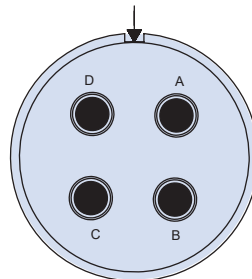

Insert Arrangement	25-11		25-24		25-43	
No. of Contacts and Size	9X #10	2X #20	12X #12	12X #16	20X #16	23X #20
Service Rating	N					

## SEAKING™ JUNIOR TOOLED INSERT ARRANGEMENTS (SPECIAL SHIELDED LAYOUTS)

Contact Legend

Shell Size - Insert Arrangement	9-1	11-1*	17-2
No. of Contacts	1x #8	1x #8	1x #8      38x #22D

Contact Legend

Shell Size - Insert Arrangement	17-22	17-60	17-75
No. of Contacts	2x #8      2x #12	2x #8      8x #22	2x #8

Contact Legend

Shell Size - Insert Arrangement	19-4	19-17	19-18
No. of Contacts	4x #8	2x #8      4x #16      1x #20      10x #22D	4x #8      14x #22D

Contact Legend

Shell Size - Insert Arrangement	21-75	23-5	23-6
No. of Contacts and Size	4x #8	5x #8	6x #8