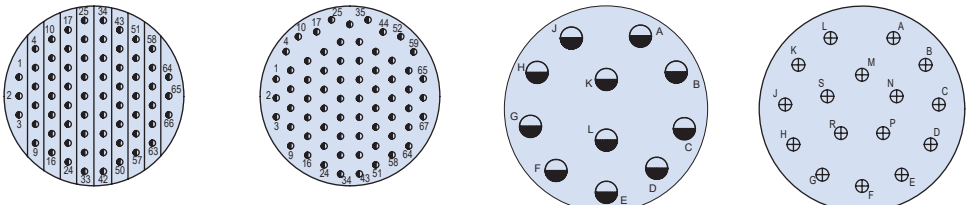

Insert Arrangement	19-35	19-45	21-11	21-16
No. of Contacts	66	67	11	16
Contact Size	#22D	#22D	#12	#16
Service Rating	M	M	I	II