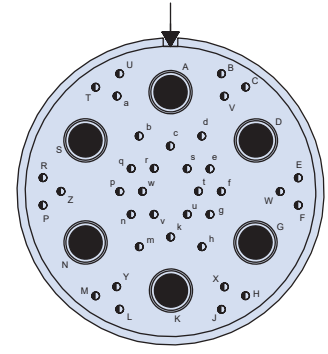

## SEAKING™ JUNIOR TOOLED INSERT ARRANGEMENTS (SPECIAL SHIELDED LAYOUTS)

Contact Legend

Shell Size - Insert Arrangement	9-1	11-1*	17-2
No. of Contacts	1x #8	1x #8	1x #8      38x #22D

Contact Legend

Shell Size - Insert Arrangement	17-22	17-60	17-75
No. of Contacts	2x #8      2x #12	2x #8      8x #22	2x #8

Contact Legend

Shell Size - Insert Arrangement	19-4	19-17	19-18
No. of Contacts	4x #8	2x #8      4x #16      1x #20      10x #22D	4x #8      14x #22D

Contact Legend

Shell Size - Insert Arrangement	21-75	23-5	23-6
No. of Contacts and Size	4x #8	5x #8	6x #8

## SEAKING™ JUNIOR TOOLED INSERT ARRANGEMENTS (SPECIAL SHIELDED LAYOUTS)

Contact Legend

- #22D #16
- #20 #12
- #8

Shell Size - Insert Arrangement	25-7		25-8		25-17	
No. of Contacts and Size	2x #8	97x #22	8x #8		6x #8	36x #22