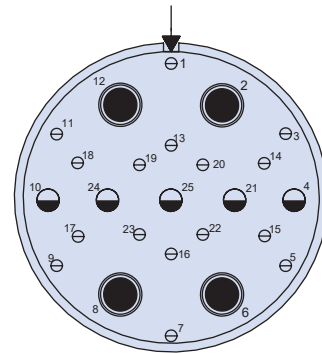

Contact Legend

Shell Size - Insert Arrangement	19-4	19-17	19-18
No. of Contacts	4x #8	2x #8      4x #16      1x #20      10x #22D	4x #8      14x #22D

Contact Legend

Shell Size - Insert Arrangement	21-75	23-5	23-6
No. of Contacts and Size	4x #8	5x #8	6x #8

## SEAKING™ JUNIOR TOOLED INSERT ARRANGEMENTS (SPECIAL SHIELDED LAYOUTS)

Contact Legend

- #22D #16
- #20 #12
- #8

Shell Size - Insert Arrangement	25-7		25-8		25-17	
No. of Contacts and Size	2x #8	97x #22	8x #8		6x #8	36x #22

Contact Legend

- #22D #16
- #20 #12
- #8

Shell Size - Insert Arrangement	25-20				25-26		
No. of Contacts and Size	3x #8	4x #12	13x #16	10x #20	4x #8	5x #12	16x #20

Contact Legend

- #22D #16
- #20 #12
- #8

Shell Size - Insert Arrangement	25-41					25-46		
No. of Contacts and Size	3x #8	2x #12	11x #16	3x #20	22x #22D	2x #8	4x #16	40x #20