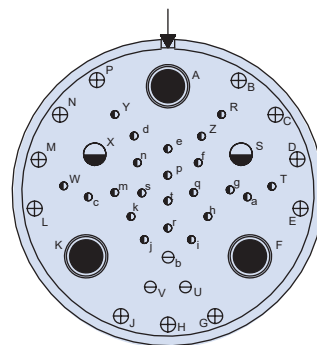

## SEAKING™ JUNIOR TOOLED INSERT ARRANGEMENTS (SPECIAL SHIELDED LAYOUTS)

Contact Legend

- #22D #16
- #20 #12
- #8

Shell Size - Insert Arrangement	25-7		25-8		25-17	
No. of Contacts and Size	2x #8	97x #22	8x #8		6x #8	36x #22

Contact Legend

- #22D #16
- #20 #12
- #8

Shell Size - Insert Arrangement	25-20				25-26		
No. of Contacts and Size	3x #8	4x #12	13x #16	10x #20	4x #8	5x #12	16x #20

Contact Legend

- #22D #16
- #20 #12
- #8

Shell Size - Insert Arrangement	25-41					25-46		
No. of Contacts and Size	3x #8	2x #12	11x #16	3x #20	22x #22D	2x #8	4x #16	40x #20