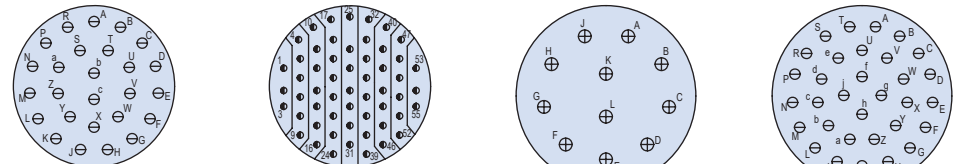

Insert Arrangement	17-26	17-35	19-11	19-32
No. of Contacts	26	55	11	32
Contact Size	#20	#22D	#16	#20
Service Rating	I	M	II	I

Contact Legend
#22D • #16 ⊕
#20 ⊖ #12 ⊖