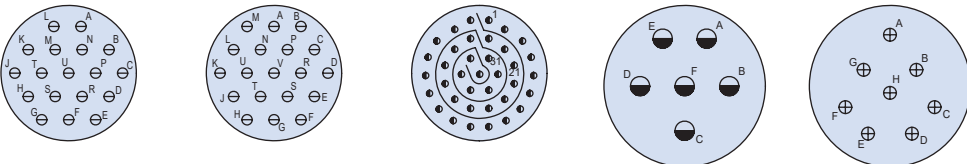

## SEAKING™ JUNIOR TOOLED INSERT ARRANGEMENTS (STANDARD LAYOUTS)

Contact Legend  
#22D • #16 ⊕  
#20 ⊖ #12 ⊖

Insert Arrangement	9-35	9-98	11-2	11-4	11-5	11-35	11-98
No. of Contacts	6	3	2	4	5	13	6
Contact Size	#22D	#20	#16	#20	#20	#22D	#20
Service Rating	M	I	I	I	I	M	I

Contact Legend  
#22D • #16 ⊕  
#20 ⊖ #12 ⊖

Insert Arrangement	11-99	13-4	13-8	13-98	13-35	15-5
No. of Contacts	7	4	8	10	22	5
Contact Size	#20	#16	#20	#20	#22D	#16
Service Rating	I	I	I	I	M	II

Contact Legend  
#22D • #16 ⊕  
#20 ⊖ #12 ⊖

Contact Legend

- #22D #16
- #20 #12
- #8

Shell Size - Insert Arrangement	25-20				25-26		
No. of Contacts and Size	3x #8	4x #12	13x #16	10x #20	4x #8	5x #12	16x #20

Contact Legend

- #22D #16
- #20 #12
- #8

Shell Size - Insert Arrangement	25-41					25-46		
No. of Contacts and Size	3x #8	2x #12	11x #16	3x #20	22x #22D	2x #8	4x #16	40x #20