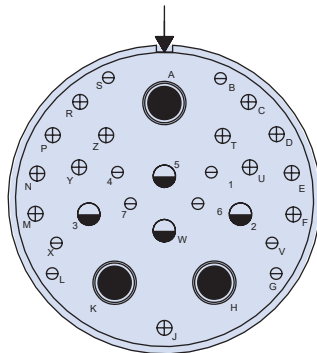

Contact Legend

Shell Size - Insert Arrangement	19-4	19-17	19-18
No. of Contacts	4x #8	2x #8      4x #16      1x #20      10x #22D	4x #8      14x #22D

Contact Legend

Shell Size - Insert Arrangement	21-75	23-5	23-6
No. of Contacts and Size	4x #8	5x #8	6x #8

## SEAKING™ JUNIOR TOOLED INSERT ARRANGEMENTS (SPECIAL SHIELDED LAYOUTS)

Contact Legend

- #22D #16
- #20 #12
- #8

Shell Size - Insert Arrangement	25-7		25-8		25-17	
No. of Contacts and Size	2x #8	97x #22	8x #8		6x #8	36x #22

Contact Legend

- #22D #16
- #20 #12
- #8

Shell Size - Insert Arrangement	25-20				25-26		
No. of Contacts and Size	3x #8	4x #12	13x #16	10x #20	4x #8	5x #12	16x #20

Contact Legend

- #22D #16
- #20 #12
- #8