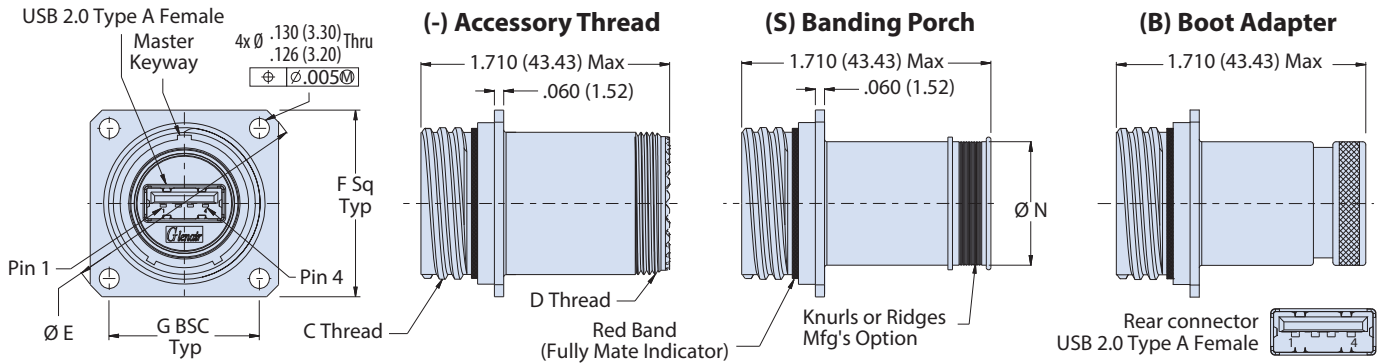

Dimensions											
Size Shell	Ø A	B Flat	C Threads	D Threads	Ø E	F Sq	G Bsc	Ø J	K Flat	M Threads	Ø N
16	1.040 (26.42)	1.010 (25.65)	1.0000-.1P-.2L-DS-2A	.9375-20 UNEF-2A	1.625 (41.28)	1.219 (30.96)	.981 (24.92)	1.264 (32.11)	1.230 (31.24)	1.0625-20 UN-2A	1.230 (31.24)

SHELL STYLE 01 INLINE RECEPTACLE

USB 2.0 TYPE A
Series 801, 804 and 805 Mighty Mouse
 801-340 Coupler with USB Male-to-Female (Plug) or
 Female-to-Female (Receptacle)

Series 801 Double Start

SHELL STYLE 02 FRONT OR REAR SQUARE FLANGE RECEPTACLE

SHELL STYLE 07 REAR PANEL MOUNT JAM NUT RECEPTACLE

SHELL STYLE 26 PLUG

Plug Dimensions			
Shell Size	Ø A	B Threads	C Threads
16	1.340 (34.04)	1.0000-1P-2L-2B	.9375-20 UNEF-2A

USB 2.0 Wiring				
Pin	Name	Cable Color(USB)	Desc.	Recommended Wire Size (AWG)
1	(V Bus)	Red	+5V	22
2	(D-)	White	Data -	28
3	(D+)	Green	Data +	28
4	(GND)	Black	Ground	22