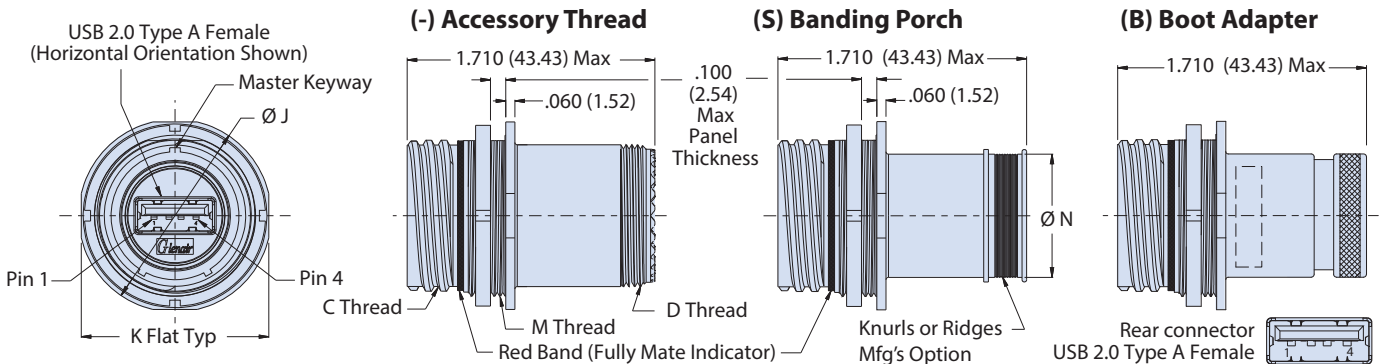

Dimensions											
Size Shell	Ø A	B Flat	C Threads	D Threads	Ø E	F Sq	G Bsc	Ø J	K Flat	M Threads	Ø N
16	1.040 (26.42)	1.010 (25.65)	1.0000-.1P-.2L-DS-2A	.9375-20 UNEF-2A	1.625 (41.28)	1.219 (30.96)	.981 (24.92)	1.264 (32.11)	1.230 (31.24)	1.0625-20 UN-2A	1.230 (31.24)

SHELL STYLE 01 INLINE RECEPTACLE

USB 2.0 TYPE A
Series 801, 804 and 805 Mighty Mouse
 801-340 Coupler with USB Male-to-Female (Plug) or
 Female-to-Female (Receptacle)

Series 801 Double Start

SHELL STYLE 02 FRONT OR REAR SQUARE FLANGE RECEPTACLE

SHELL STYLE 07 REAR PANEL MOUNT JAM NUT RECEPTACLE

SHELL STYLE 26 PLUG

Plug Dimensions			
Shell Size	Ø A	B Threads	C Threads
16	1.340 (34.04)	1.0000-1P-2L-2B	.9375-20 UNEF-2A

USB 2.0 Wiring				
Pin	Name	Cable Color(USB)	Desc.	Recommended Wire Size (AWG)
1	(V Bus)	Red	+5V	22
2	(D-)	White	Data -	28
3	(D+)	Green	Data +	28
4	(GND)	Black	Ground	22