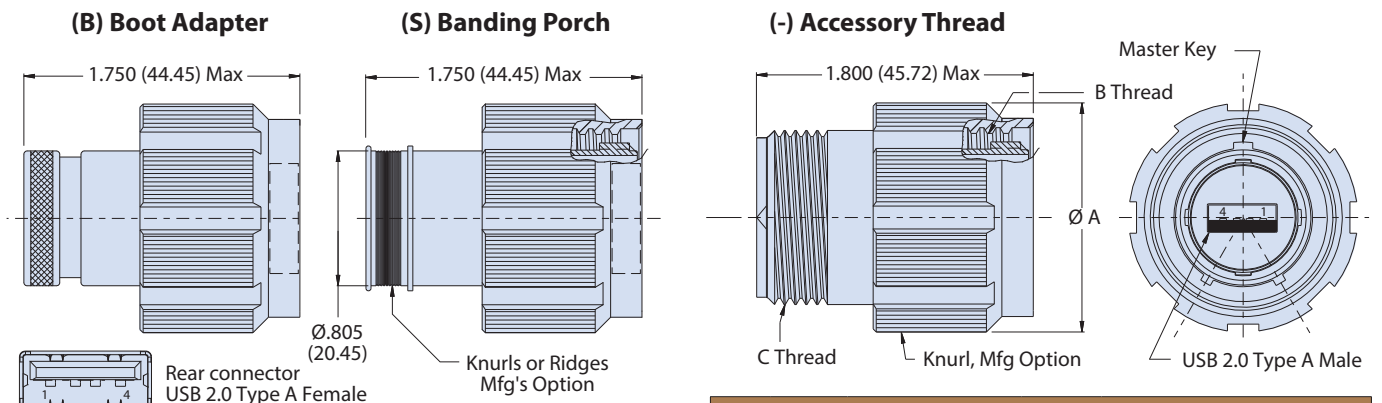

USB 2.0 TYPE A

Series 801, 804 and 805 Mighty Mouse

801-340 Coupler with USB Male-to-Female (Plug) or Female-to-Female (Receptacle)

How To Order									
Sample Part Number	801-340	-	NF	07	-16	2	A	A	H
Series	801-340								
Rear Accessory Option	-- = Accessory Thread and Teeth S = Integrated Banding Platform B = Integrated Boot Adaptor								
Material and Finish ¹	NF = Aluminum/Cadmium, Olive Drab M = Aluminum/Electroless Nickel MT = Aluminum/Nickel PTFE ZNU = Aluminum/Black Zinc Nickel								
Shell Style ¹	01 = In Line Receptacle 02 = Front or Rear Panel Mount Square Flange Receptacle 07 = Rear Panel Mount Jam Nut Receptacle 26 = Plug								
Shell Size	16 = Shell Size 16								
USB Performance	2 = USB 2.0								
USB Type	A = Type A								
Alternate Key Positions ¹	A, B, C, D, E, F								
USB Orientation	H = Horizontal V = Vertical								

Dimensions											
Size Shell	Ø A	B Flat	C Threads	D Threads	Ø E	F Sq	G Bsc	Ø J	K Flat	M Threads	Ø N
16	1.040 (26.42)	1.010 (25.65)	1.0000-.1P-.2L-DS-2A	.9375-20 UNEF-2A	1.625 (41.28)	1.219 (30.96)	.981 (24.92)	1.264 (32.11)	1.230 (31.24)	1.0625-20 UN-2A	1.230 (31.24)

SHELL STYLE 01 INLINE RECEPTACLE

USB 2.0 TYPE A
Series 801, 804 and 805 Mighty Mouse
 801-340 Coupler with USB Male-to-Female (Plug) or
 Female-to-Female (Receptacle)

Series 801 Double Start

SHELL STYLE 02 FRONT OR REAR SQUARE FLANGE RECEPTACLE

SHELL STYLE 07 REAR PANEL MOUNT JAM NUT RECEPTACLE

SHELL STYLE 26 PLUG

Plug Dimensions			
Shell Size	Ø A	B Threads	C Threads
16	1.340 (34.04)	1.0000-1P-2L-2B	.9375-20 UNEF-2A

USB 2.0 Wiring				
Pin	Name	Cable Color(USB)	Desc.	Recommended Wire Size (AWG)
1	(V Bus)	Red	+5V	22
2	(D-)	White	Data -	28
3	(D+)	Green	Data +	28
4	(GND)	Black	Ground	22