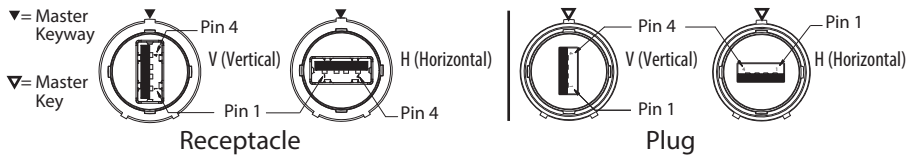

USB 2.0 TYPE A

Series 801, 804 and 805 Mighty Mouse

801-340 Coupler with USB Male-to-Female (Plug) or Female-to-Female (Receptacle)

How To Order									
Sample Part Number	801-340	-	NF	07	-16	2	A	A	H
Series	801-340								
Rear Accessory Option	-- = Accessory Thread and Teeth S = Integrated Banding Platform B = Integrated Boot Adaptor								
Material and Finish ¹	NF = Aluminum/Cadmium, Olive Drab M = Aluminum/Electroless Nickel MT = Aluminum/Nickel PTFE ZNU = Aluminum/Black Zinc Nickel								
Shell Style ¹	01 = In Line Receptacle 02 = Front or Rear Panel Mount Square Flange Receptacle 07 = Rear Panel Mount Jam Nut Receptacle 26 = Plug								
Shell Size	16 = Shell Size 16								
USB Performance	2 = USB 2.0								
USB Type	A = Type A								
Alternate Key Positions ¹	A, B, C, D, E, F								
USB Orientation	H = Horizontal V = Vertical								

Dimensions											
Size Shell	Ø A	B Flat	C Threads	D Threads	Ø E	F Sq	G Bsc	Ø J	K Flat	M Threads	Ø N
16	1.040 (26.42)	1.010 (25.65)	1.0000-.1P-.2L-DS-2A	.9375-20 UNEF-2A	1.625 (41.28)	1.219 (30.96)	.981 (24.92)	1.264 (32.11)	1.230 (31.24)	1.0625-20 UN-2A	1.230 (31.24)

SHELL STYLE 01 INLINE RECEPTACLE

USB 2.0 TYPE A
Series 801, 804 and 805 Mighty Mouse
 801-340 Coupler with USB Male-to-Female (Plug) or
 Female-to-Female (Receptacle)

Series 801 Double Start

SHELL STYLE 02 FRONT OR REAR SQUARE FLANGE RECEPTACLE

SHELL STYLE 07 REAR PANEL MOUNT JAM NUT RECEPTACLE

SHELL STYLE 26 PLUG

Plug Dimensions			
Shell Size	Ø A	B Threads	C Threads
16	1.340 (34.04)	1.0000-1P-2L-2B	.9375-20 UNEF-2A

USB 2.0 Wiring				
Pin	Name	Cable Color(USB)	Desc.	Recommended Wire Size (AWG)
1	(V Bus)	Red	+5V	22
2	(D-)	White	Data -	28
3	(D+)	Green	Data +	28
4	(GND)	Black	Ground	22