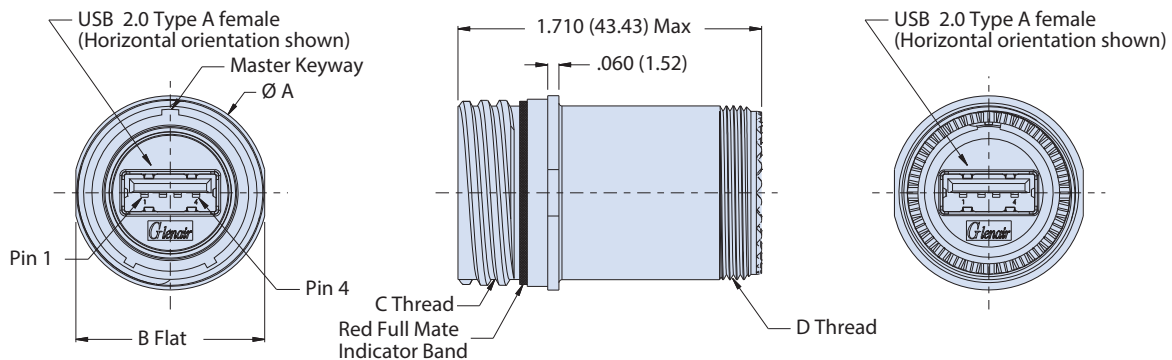

USB 2.0 TYPE A

Series 801, 804 and 805 Mighty Mouse

801-340 Coupler with USB Male-to-Female (Plug) or Female-to-Female (Receptacle)

How To Order									
Sample Part Number	801-340	-	NF	07	-16	2	A	A	H
Series	801-340								
Rear Accessory Option	-- = Accessory Thread and Teeth S = Integrated Banding Platform B = Integrated Boot Adaptor								
Material and Finish ¹	NF = Aluminum/Cadmium, Olive Drab M = Aluminum/Electroless Nickel MT = Aluminum/Nickel PTFE ZNU = Aluminum/Black Zinc Nickel								
Shell Style ¹	01 = In Line Receptacle 02 = Front or Rear Panel Mount Square Flange Receptacle 07 = Rear Panel Mount Jam Nut Receptacle 26 = Plug								
Shell Size	16 = Shell Size 16								
USB Performance	2 = USB 2.0								
USB Type	A = Type A								
Alternate Key Positions ¹	A, B, C, D, E, F								
USB Orientation	H = Horizontal V = Vertical								

Dimensions											
Size Shell	Ø A	B Flat	C Threads	D Threads	Ø E	F Sq	G Bsc	Ø J	K Flat	M Threads	Ø N
16	1.040 (26.42)	1.010 (25.65)	1.0000-.1P-.2L-DS-2A	.9375-20 UNEF-2A	1.625 (41.28)	1.219 (30.96)	.981 (24.92)	1.264 (32.11)	1.230 (31.24)	1.0625-20 UN-2A	1.230 (31.24)

SHELL STYLE 01 INLINE RECEPTACLE

USB 2.0 TYPE A
Series 801, 804 and 805 Mighty Mouse
 801-340 Coupler with USB Male-to-Female (Plug) or
 Female-to-Female (Receptacle)

Series 801 Double Start

SHELL STYLE 02 FRONT OR REAR SQUARE FLANGE RECEPTACLE

SHELL STYLE 07 REAR PANEL MOUNT JAM NUT RECEPTACLE

SHELL STYLE 26 PLUG

Plug Dimensions			
Shell Size	Ø A	B Threads	C Threads
16	1.340 (34.04)	1.0000-1P-2L-2B	.9375-20 UNEF-2A

USB 2.0 Wiring				
Pin	Name	Cable Color(USB)	Desc.	Recommended Wire Size (AWG)
1	(V Bus)	Red	+5V	22
2	(D-)	White	Data -	28
3	(D+)	Green	Data +	28
4	(GND)	Black	Ground	22