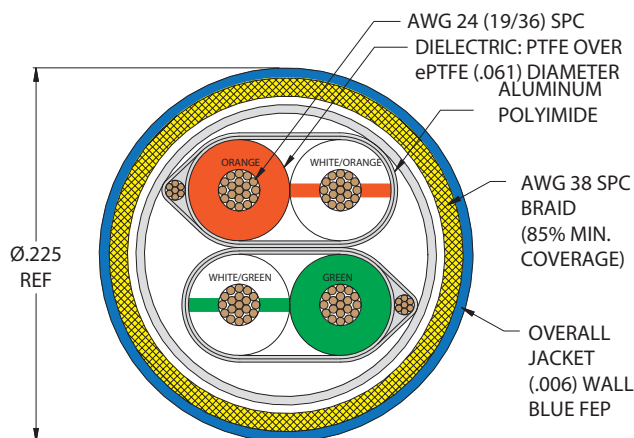

SATA Cable for El Ochito® Red

24 AWG Sheilded Parallel Pair Cable

Glenair Part Number	963-133
Manufacturer Part Number	RCN9062
Manufacturer	Gore

100 ohm, shielded parallel pair size 24 AWG cable has an individual foil shield around both data pairs for reduced crosstalk and attenuation plus a drain wire. This high data rate cable has a FEP blue wall jacket. PTFE over ePTFE dielectric.

Construction Details

Color Code

Orange, White/Orange , White/Green, Green

Specifications

Impedance	100 (+10 -5) ohms
Temperature Rating	55° C to 200° C
Time Delay	(1.24) nSec/Ft
Attenuation Trace	4 dB/ 5 meters variation Max @ 5.0 GHz between twin-ax pairs
Differential Attenuation	5.8 dB/ 5 meters max @1.0 GHz
	6.1 dB/ 5 meters max @ 1.25 GHz
	7.9 dB/ 5 meters max @ 2.50 GHz
	9.9 dB/ 5 meters max @ 3.75 GHz
	12.0 dB/ 5 meters max @ 5.00 GHz
	13.8 dB/ 5 meters max @ 6.00 GHz