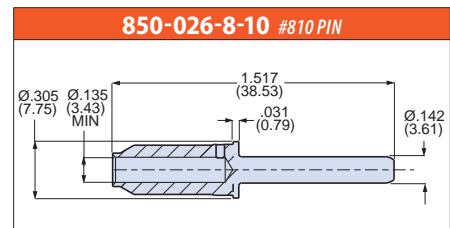

CRIMP CONTACT PART NUMBERS								
Size	Wire Size	Plating	Pin Contact Part Number	Socket Contact Part Number	Crimp Tool	Positioner	Die Set	Locator
16	#16-#20	Gold	850-037-16	850-038-16	809-136	859-032	—	—
12	#12-#14	Gold	850-037-12	850-038-12	809-136	859-032	—	—
8	#8	Silver	850-026-8-8-1	850-027-8-8-1	859-025	—	859-026	859-029
		Gold	850-026-8-8-2	850-027-8-8-2	859-025	—	859-026	859-029
	#10	Silver	850-026-8-10-1	850-027-8-10-1	859-025	—	859-026	859-173
		Gold	850-026-8-10-2	850-027-8-10-2	859-025	—	859-026	859-173
4	#4	Silver	850-026-4-4-1	850-027-4-4-1	859-025	—	859-027	859-030
		Gold	850-026-4-4-2	850-027-4-4-2	859-025	—	859-027	859-030
	#6	Silver	850-026-4-6-1	850-027-4-6-1	859-025	—	859-027	859-030
		Gold	850-026-4-6-2	850-027-4-6-2	859-025	—	859-027	859-030
1/0	#1/0	Silver	850-026-0-0-1	850-027-0-0-1	859-025	—	859-028	859-031
		Gold	850-026-0-0-2	850-027-0-0-2	859-025	—	859-028	859-031
	#2	Silver	850-026-0-2-1	850-027-0-2-1	859-025	—	859-028	859-031
		Gold	850-026-0-2-2	850-027-0-2-2	859-025	—	859-028	859-031
2/0	#2/0	Silver	850-184-00-00-1	850-185-00-00-1	859-025	—	859-217	859-218
		Gold	850-184-00-00-2	850-185-00-00-2	859-025	—	859-217	859-218