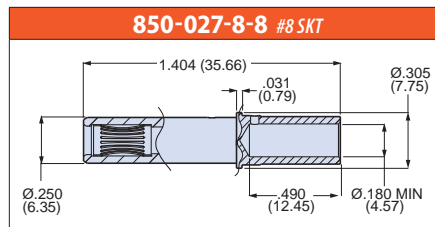

CRIMP CONTACT PART NUMBERS								
Size	Wire Size	Plating	Pin Contact Part Number	Socket Contact Part Number	Crimp Tool	Positioner	Die Set	Locator
16	#16-#20	Gold	850-037-16	850-038-16	809-136	859-032	—	—
12	#12-#14	Gold	850-037-12	850-038-12	809-136	859-032	—	—
8	#8	Silver	850-026-8-8-1	850-027-8-8-1	859-025	—	859-026	859-029
		Gold	850-026-8-8-2	850-027-8-8-2	859-025	—	859-026	859-029
	#10	Silver	850-026-8-10-1	850-027-8-10-1	859-025	—	859-026	859-173
		Gold	850-026-8-10-2	850-027-8-10-2	859-025	—	859-026	859-173
4	#4	Silver	850-026-4-4-1	850-027-4-4-1	859-025	—	859-027	859-030
		Gold	850-026-4-4-2	850-027-4-4-2	859-025	—	859-027	859-030
	#6	Silver	850-026-4-6-1	850-027-4-6-1	859-025	—	859-027	859-030
		Gold	850-026-4-6-2	850-027-4-6-2	859-025	—	859-027	859-030
1/0	#1/0	Silver	850-026-0-0-1	850-027-0-0-1	859-025	—	859-028	859-031
		Gold	850-026-0-0-2	850-027-0-0-2	859-025	—	859-028	859-031
	#2	Silver	850-026-0-2-1	850-027-0-2-1	859-025	—	859-028	859-031
		Gold	850-026-0-2-2	850-027-0-2-2	859-025	—	859-028	859-031
2/0	#2/0	Silver	850-184-00-00-1	850-185-00-00-1	859-025	—	859-217	859-218
		Gold	850-184-00-00-2	850-185-00-00-2	859-025	—	859-217	859-218