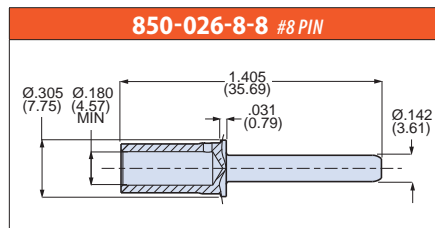

CRIMP CONTACT PART NUMBERS								
Size	Wire Size	Plating	Pin Contact Part Number	Socket Contact Part Number	Crimp Tool	Positioner	Die Set	Locator
16	#16-#20	Gold	850-037-16	850-038-16	809-136	859-032	—	—
12	#12-#14	Gold	850-037-12	850-038-12	809-136	859-032	—	—
8	#8	Silver	850-026-8-8-1	850-027-8-8-1	859-025	—	859-026	859-029
		Gold	850-026-8-8-2	850-027-8-8-2	859-025	—	859-026	859-029
	#10	Silver	850-026-8-10-1	850-027-8-10-1	859-025	—	859-026	859-173
		Gold	850-026-8-10-2	850-027-8-10-2	859-025	—	859-026	859-173
4	#4	Silver	850-026-4-4-1	850-027-4-4-1	859-025	—	859-027	859-030
		Gold	850-026-4-4-2	850-027-4-4-2	859-025	—	859-027	859-030
	#6	Silver	850-026-4-6-1	850-027-4-6-1	859-025	—	859-027	859-030
		Gold	850-026-4-6-2	850-027-4-6-2	859-025	—	859-027	859-030
1/0	#1/0	Silver	850-026-0-0-1	850-027-0-0-1	859-025	—	859-028	859-031
		Gold	850-026-0-0-2	850-027-0-0-2	859-025	—	859-028	859-031
	#2	Silver	850-026-0-2-1	850-027-0-2-1	859-025	—	859-028	859-031
		Gold	850-026-0-2-2	850-027-0-2-2	859-025	—	859-028	859-031
2/0	#2/0	Silver	850-184-00-00-1	850-185-00-00-1	859-025	—	859-217	859-218
		Gold	850-184-00-00-2	850-185-00-00-2	859-025	—	859-217	859-218