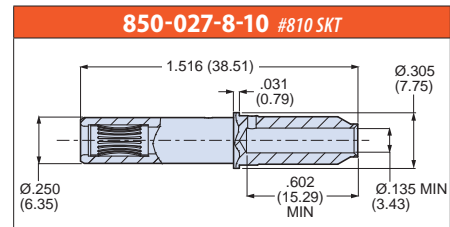

CRIMP CONTACT PART NUMBERS								
Size	Wire Size	Plating	Pin Contact Part Number	Socket Contact Part Number	Crimp Tool	Positioner	Die Set	Locator
16	#16-#20	Gold	850-037-16	850-038-16	809-136	859-032	—	—
12	#12-#14	Gold	850-037-12	850-038-12	809-136	859-032	—	—
8	#8	Silver	850-026-8-8-1	850-027-8-8-1	859-025	—	859-026	859-029
		Gold	850-026-8-8-2	850-027-8-8-2	859-025	—	859-026	859-029
	#10	Silver	850-026-8-10-1	850-027-8-10-1	859-025	—	859-026	859-173
		Gold	850-026-8-10-2	850-027-8-10-2	859-025	—	859-026	859-173
4	#4	Silver	850-026-4-4-1	850-027-4-4-1	859-025	—	859-027	859-030
		Gold	850-026-4-4-2	850-027-4-4-2	859-025	—	859-027	859-030
	#6	Silver	850-026-4-6-1	850-027-4-6-1	859-025	—	859-027	859-030
		Gold	850-026-4-6-2	850-027-4-6-2	859-025	—	859-027	859-030
1/0	#1/0	Silver	850-026-0-0-1	850-027-0-0-1	859-025	—	859-028	859-031
		Gold	850-026-0-0-2	850-027-0-0-2	859-025	—	859-028	859-031
	#2	Silver	850-026-0-2-1	850-027-0-2-1	859-025	—	859-028	859-031
		Gold	850-026-0-2-2	850-027-0-2-2	859-025	—	859-028	859-031
2/0	#2/0	Silver	850-184-00-00-1	850-185-00-00-1	859-025	—	859-217	859-218
		Gold	850-184-00-00-2	850-185-00-00-2	859-025	—	859-217	859-218