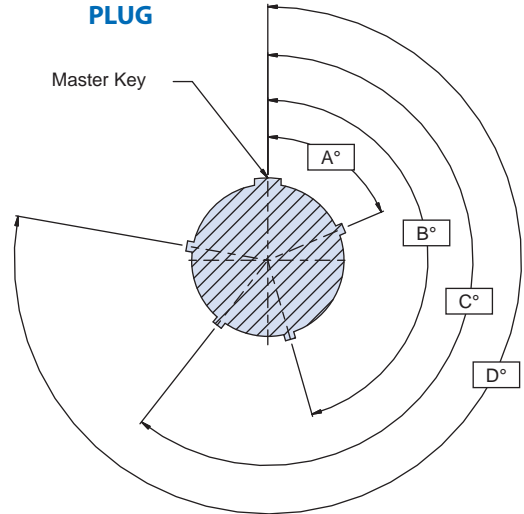

Keying Arrangements for MIL-PRF-28876 (180-040) Fiber Optic Connectors

C

Table III: Keying Position

Shell Size	Keying Arrangement Designators	A°	B°	C°	D°
11 and 13	0*	-	-	-	-
	1	95	141	208	236
	2	113	156	182	292
	3	90	145	195	252
	4	53	156	220	255
	5	119	146	176	298
	6	51	141	184	242
15 and 23	0*	-	-	-	-
	1	80	142	196	293
	2	135	170	200	310
	3	49	169	200	244
	4	66	140	200	257
	5	62	145	180	280
	6	79	153	197	272

*0 indicates universal keying arrangement and is available on commercial equivalent plug connector only.

Dimensions in Inches (millimeters) are subject to change without notice.