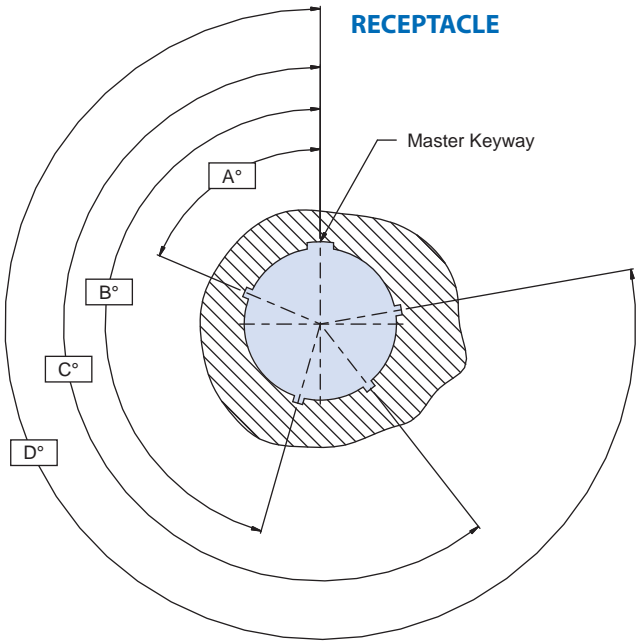

Keying Arrangements for MIL-PRF-28876 (180-040) Fiber Optic Connectors

C

Table III: Keying Position

Shell Size	Keying Arrangement Designators	A°	B°	C°	D°
11 and 13	0*	-	-	-	-
	1	95	141	208	236
	2	113	156	182	292
	3	90	145	195	252
	4	53	156	220	255
	5	119	146	176	298
	6	51	141	184	242
15 and 23	0*	-	-	-	-
	1	80	142	196	293
	2	135	170	200	310
	3	49	169	200	244
	4	66	140	200	257
	5	62	145	180	280
	6	79	153	197	272

*0 indicates universal keying arrangement and is available on commercial equivalent plug connector only.

Dimensions in Inches (millimeters) are subject to change without notice.