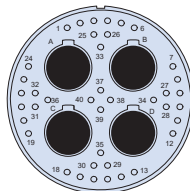

Series 806 with El Ochito® contact arrangements

Contact Key

El Ochito®
Size #8
Octaxial

○
Size
#22HD

Insert Arrangement

No. of Contacts

10-1

1x #8

○
Size
#22HD

Insert Arrangement

No. of Contacts

18-3

3x #8

18-21

3x #8 | 18x #22HD

20-4

4x #8

20-28

4x #8 | 24x #22HD

Contact Key

El Ochito®
Size #8
Octaxial

○
Size
#22HD

Insert Arrangement

No. of Contacts

22-5

5x #8

22-44

4x #8 | 40x #22HD

24-8

8x #8

24-97

4x #8 | 93x #22HD