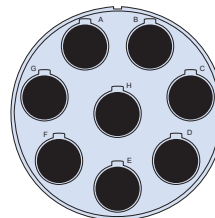

○
Size
#22HD

Insert Arrangement

No. of Contacts

18-3

3x #8

18-21

3x #8 | 18x #22HD

20-4

4x #8

20-28

4x #8 | 24x #22HD

Contact Key

El Ochito®
Size #8
Octaxial

○
Size
#22HD

Insert Arrangement

No. of Contacts

22-5

5x #8

22-44

4x #8 | 40x #22HD

24-8

8x #8

24-97

4x #8 | 93x #22HD