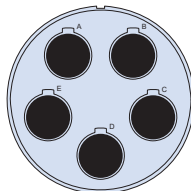

○
Size
#22HD

Insert Arrangement

No. of Contacts

18-3

3x #8

18-21

3x #8 | 18x #22HD

20-4

4x #8

20-28

4x #8 | 24x #22HD

Contact Key

El Ochito®
Size #8
Octaxial

○
Size
#22HD

Insert Arrangement

No. of Contacts

22-5

5x #8

22-44

4x #8 | 40x #22HD

24-8

8x #8

24-97

4x #8 | 93x #22HD