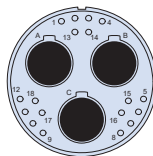

Series 806 with El Ochito® contact arrangements

Contact Key

El Ochito®
Size #8
Octaxial

○
Size
#22HD

Insert Arrangement

No. of Contacts

10-1

1x #8

14-20A

1x #8 | 19x #22HD

16-2

2x #8

16-22

2x #8 | 20x #22HD

Contact Key

El Ochito®
Size #8
Octaxial

○
Size
#22HD

Insert Arrangement

No. of Contacts

18-3

3x #8

18-21

3x #8 | 18x #22HD

20-4

4x #8

20-28

4x #8 | 24x #22HD

Contact Key

El Ochito®
Size #8
Octaxial

○
Size
#22HD

Insert Arrangement

No. of Contacts