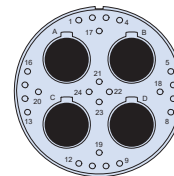

Series 806 with El Ochito® contact arrangements

Contact Key

El Ochito®
Size #8
Octaxial

○
Size
#22HD

Insert Arrangement

No. of Contacts

10-1

1x #8

14-20A

1x #8 | 19x #22HD

16-2

2x #8

16-22

2x #8 | 20x #22HD

Contact Key

El Ochito®
Size #8
Octaxial

○
Size
#22HD

Insert Arrangement

No. of Contacts

18-3

3x #8

18-21

3x #8 | 18x #22HD

20-4

4x #8

20-28

4x #8 | 24x #22HD

Contact Key

El Ochito®
Size #8
Octaxial

○
Size
#22HD

Insert Arrangement

No. of Contacts