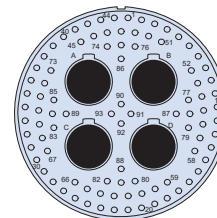

Series 806 with El Ochito® contact arrangements

Contact Key

El Ochito®
Size #8
Octaxial

○
Size
#22HD

Insert Arrangement

No. of Contacts

10-1

1x #8

○
Size
#22HD

Insert Arrangement

No. of Contacts

18-3

3x #8

18-21

3x #8 | 18x #22HD

20-4

4x #8

20-28

4x #8 | 24x #22HD

Contact Key

El Ochito®
Size #8
Octaxial

○
Size
#22HD

Insert Arrangement

No. of Contacts

22-5

5x #8

22-44

4x #8 | 40x #22HD

24-8

8x #8

24-97

4x #8 | 93x #22HD