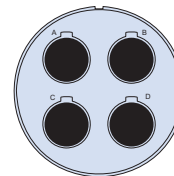

Series 806 with El Ochito® contact arrangements

Contact Key

El Ochito®
Size #8
Octaxial

○
Size
#22HD

Insert Arrangement

No. of Contacts

10-1

1x #8

14-20A

1x #8 | 19x #22HD

16-2

2x #8

16-22

2x #8 | 20x #22HD

Contact Key

El Ochito®
Size #8
Octaxial

○
Size
#22HD

Insert Arrangement

No. of Contacts

18-3

3x #8

18-21

3x #8 | 18x #22HD

20-4

4x #8

20-28

4x #8 | 24x #22HD

Contact Key

El Ochito®
Size #8
Octaxial

○
Size
#22HD

Insert Arrangement

No. of Contacts