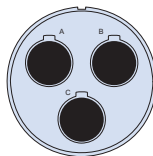

Series 806 with El Ochito® contact arrangements

Contact Key

El Ochito®
Size #8
Octaxial

○
Size
#22HD

Insert Arrangement

No. of Contacts

10-1

1x #8

14-20A

1x #8 | 19x #22HD

16-2

2x #8

16-22

2x #8 | 20x #22HD

Contact Key

El Ochito®
Size #8
Octaxial

○
Size
#22HD

Insert Arrangement

No. of Contacts

18-3

3x #8

18-21

3x #8 | 18x #22HD

20-4

4x #8

20-28

4x #8 | 24x #22HD

Contact Key

El Ochito®
Size #8
Octaxial

○
Size
#22HD

Insert Arrangement

No. of Contacts