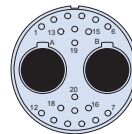

Series 806 with El Ochito® contact arrangements

Contact Key

El Ochito®
Size #8
Octaxial

○
Size
#22HD

Insert Arrangement

No. of Contacts

10-1

1x #8

14-20A

1x #8 | 19x #22HD

16-2

2x #8

16-22

2x #8 | 20x #22HD

Contact Key

El Ochito®
Size #8
Octaxial

○
Size
#22HD

Insert Arrangement

No. of Contacts

18-3

3x #8

18-21

3x #8 | 18x #22HD

20-4

4x #8

20-28

4x #8 | 24x #22HD

Contact Key

El Ochito®
Size #8
Octaxial

○
Size
#22HD

Insert Arrangement

No. of Contacts