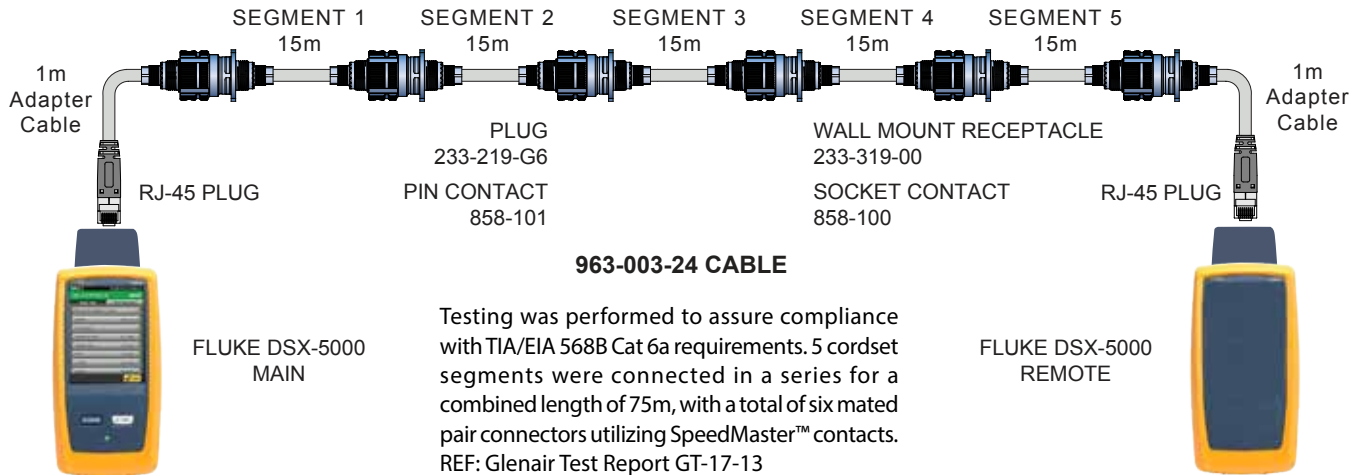

10GBase-T Cat 6A Compliance Testing Contacts

D