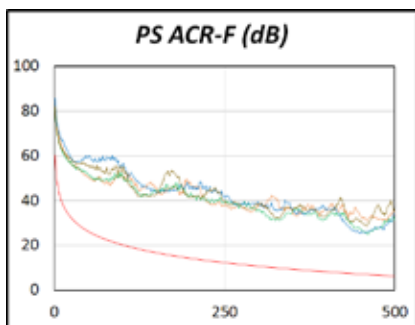

10GBase-T Cat 6A Compliance Testing Contacts

D