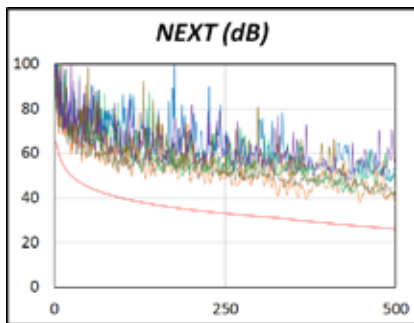

10GBase-T Cat 6A Compliance Testing Contacts

D