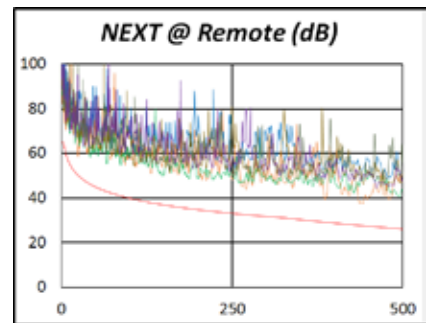

10GBase-T Cat 6A Compliance Testing Contacts

D