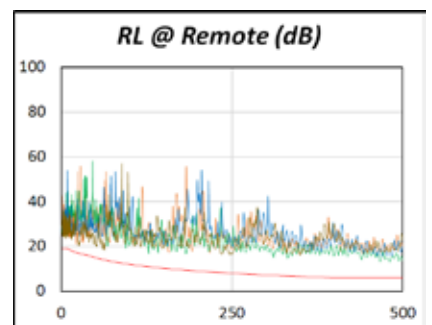

10GBase-T Cat 6A Compliance Testing Contacts

D