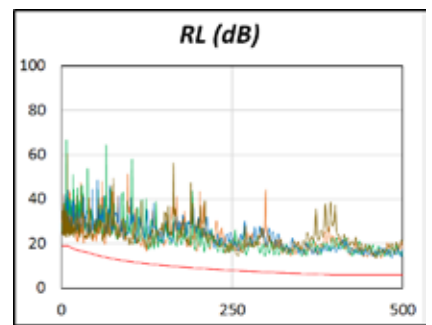

10GBase-T Cat 6A Compliance Testing Contacts

D