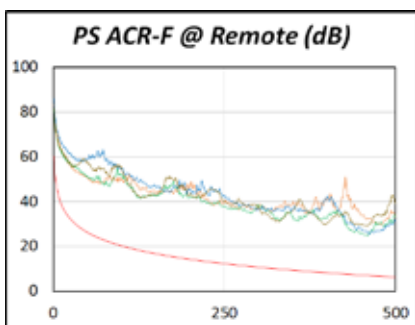

10GBase-T Cat 6A Compliance Testing Contacts

D