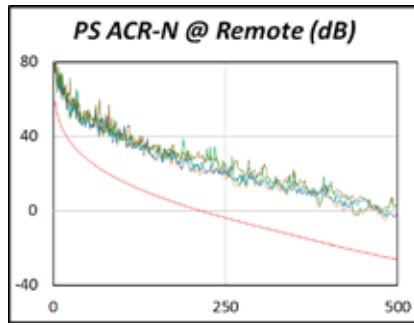

10GBase-T Cat 6A Compliance Testing Contacts

D