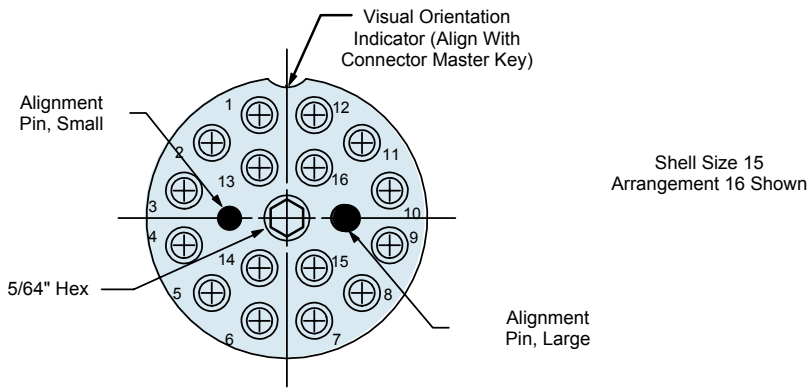

C

D38999 Style Plug Connector

**How To Order**

Table II: Shell Size					
Shell Size Code	Shell Size	GG Thread	Ø CC Max	Ø DD Max	EE Thread
B	11	.7500-.1P-.3L-TS-2B	.929 (23.6)	.984 (25.0)	M15 X 1.0-6g 0.100R
C	13	.8750-.1P-.3L-TS-2B	1.110 (28.2)	1.157 (29.4)	M18 X 1.0-6g 0.100R
D	15	1.0000-.1P-.3L-TS-2B	1.232 (31.3)	1.280 (32.5)	M22 X 1.0-6g 0.100R
E	17	1.1875-.1P-.3L-TS-2B	1.358 (34.5)	1.406 (35.7)	M25 X 1.0-6g 0.100R
F	19	1.2500-.1P-.3L-TS-2B	1.469 (37.3)	1.516 (38.5)	M28 X 1.0-6g 0.100R
G	21	1.3750-.1P-.3L-TS-2B	1.594 (40.5)	1.642 (41.7)	M31 X 1.0-6g 0.100R
H	23	1.5000-.1P-.3L-TS-2B	1.720 (43.8)	1.768 (44.9)	M34 X 1.0-6g 0.100R
J	25	1.6250-.1P-.3L-TS-2B	1.843 (46.8)	1.890 (48.0)	M37 X 1.0-6g 0.100R

**06 - PLUG WITH ASR**

**Material and Finish**

Barrel, Coupling Nut: See Table I, page C-5.  
 Coupling Nut (for composite): High grade engineering thermoplastic/unplated.  
 Insert: High grade rigid dielectric, or Al Alloy/Anodize - MFR's option.  
 Alignment Sleeve Retainer: Al Alloy/anodize.  
 Seal: Fluorosilicone.

**Notes**

Consult factory for optional RFI spring.  
 Alignment Sleeve Retainer is supplied with plug connector, and maybe ordered separately.  
 See Glenair drawing 180-122ASR.

**GHD alignment sleeve retainer (ASR)**

Alignment Sleeve Retainer (ASR)

**How To Order**

<b>Product Series</b>	<b>Material and Finish</b> <i>(Table I, page C-5)</i>	<b>Shell Size</b> <i>(Table II, page C-5)</i>
<b>180</b>	<b>122</b>	<b>ASR - 15 - 16</b>
<b>Basic No.</b>	<b>Alignment Sleeve Retainer</b>	<b>Insert Arrangement</b> <i>(Table II, Page C-5)</i>