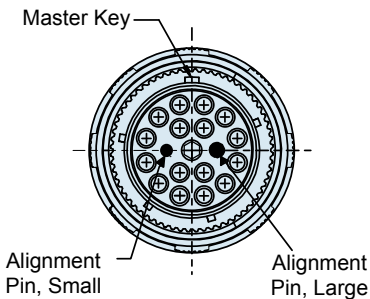

**180-122 (06)**  
**GHD • Glenair High Density**  
**Fiber Optic Connection System**  
**D38999 Style Plug Connector with Alignment Sleeve Retainer (ASR)**

**GHD Plug connector with removable alignment sleeve retainer (ASR)**

C

D38999 Style Plug Connector

**How To Order**

Table II: Shell Size					
Shell Size Code	Shell Size	GG Thread	Ø CC Max	Ø DD Max	EE Thread
B	11	.7500-.1P-.3L-TS-2B	.929 (23.6)	.984 (25.0)	M15 X 1.0-6g 0.100R
C	13	.8750-.1P-.3L-TS-2B	1.110 (28.2)	1.157 (29.4)	M18 X 1.0-6g 0.100R
D	15	1.0000-.1P-.3L-TS-2B	1.232 (31.3)	1.280 (32.5)	M22 X 1.0-6g 0.100R
E	17	1.1875-.1P-.3L-TS-2B	1.358 (34.5)	1.406 (35.7)	M25 X 1.0-6g 0.100R
F	19	1.2500-.1P-.3L-TS-2B	1.469 (37.3)	1.516 (38.5)	M28 X 1.0-6g 0.100R
G	21	1.3750-.1P-.3L-TS-2B	1.594 (40.5)	1.642 (41.7)	M31 X 1.0-6g 0.100R
H	23	1.5000-.1P-.3L-TS-2B	1.720 (43.8)	1.768 (44.9)	M34 X 1.0-6g 0.100R
J	25	1.6250-.1P-.3L-TS-2B	1.843 (46.8)	1.890 (48.0)	M37 X 1.0-6g 0.100R

**06 - PLUG WITH ASR**

**Material and Finish**

Barrel, Coupling Nut: See Table I, page C-5.  
 Coupling Nut (for composite): High grade engineering thermoplastic/unplated.  
 Insert: High grade rigid dielectric, or Al Alloy/Anodize - MFR's option.  
 Alignment Sleeve Retainer: Al Alloy/anodize.  
 Seal: Fluorosilicone.

**Notes**

Consult factory for optional RFI spring.  
 Alignment Sleeve Retainer is supplied with plug connector, and maybe ordered separately.  
 See Glenair drawing 180-122ASR.

**GHD alignment sleeve retainer (ASR)**