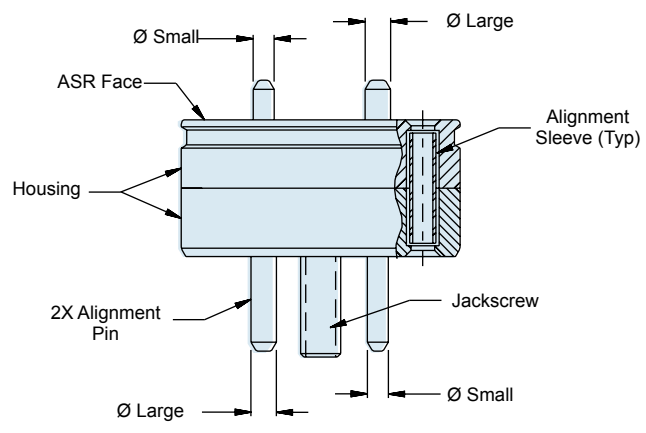

**06 - PLUG WITH ASR**

**Material and Finish**

Barrel, Coupling Nut: See Table I, page C-5.  
 Coupling Nut (for composite): High grade engineering thermoplastic/unplated.  
 Insert: High grade rigid dielectric, or Al Alloy/Anodize - MFR's option.  
 Alignment Sleeve Retainer: Al Alloy/anodize.  
 Seal: Fluorosilicone.

**Notes**

Consult factory for optional RFI spring.  
 Alignment Sleeve Retainer is supplied with plug connector, and maybe ordered separately.  
 See Glenair drawing 180-122ASR.

**GHD alignment sleeve retainer (ASR)**

Alignment Sleeve Retainer (ASR)

**How To Order**

<b>Product Series</b>	<b>Material and Finish</b> <i>(Table I, page C-5)</i>	<b>Shell Size</b> <i>(Table II, page C-5)</i>
<b>180</b>	<b>122</b>	<b>ASR - 15 - 16</b>
<b>Basic No.</b>	<b>Alignment Sleeve Retainer</b>	<b>Insert Arrangement</b> <i>(Table II, Page C-5)</i>

**Material and Finish**

Housing: Al Alloy/Anodize  
 Alignment Pin and Jackscrew: Stainless Steel/Passivate  
 Alignment Sleeve: Zirconia Ceramic