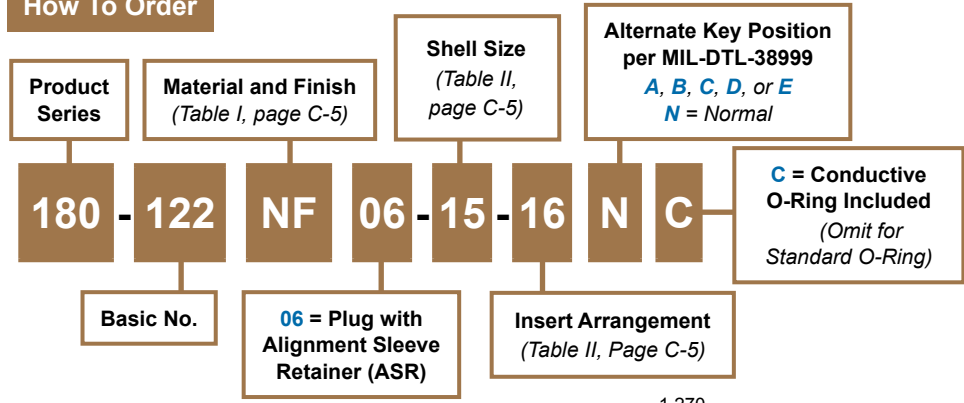

C

D38999 Style Plug Connector

**How To Order**

Table II: Shell Size					
Shell Size Code	Shell Size	GG Thread	Ø CC Max	Ø DD Max	EE Thread
B	11	.7500-.1P-.3L-TS-2B	.929 (23.6)	.984 (25.0)	M15 X 1.0-6g 0.100R
C	13	.8750-.1P-.3L-TS-2B	1.110 (28.2)	1.157 (29.4)	M18 X 1.0-6g 0.100R
D	15	1.0000-.1P-.3L-TS-2B	1.232 (31.3)	1.280 (32.5)	M22 X 1.0-6g 0.100R
E	17	1.1875-.1P-.3L-TS-2B	1.358 (34.5)	1.406 (35.7)	M25 X 1.0-6g 0.100R
F	19	1.2500-.1P-.3L-TS-2B	1.469 (37.3)	1.516 (38.5)	M28 X 1.0-6g 0.100R
G	21	1.3750-.1P-.3L-TS-2B	1.594 (40.5)	1.642 (41.7)	M31 X 1.0-6g 0.100R
H	23	1.5000-.1P-.3L-TS-2B	1.720 (43.8)	1.768 (44.9)	M34 X 1.0-6g 0.100R
J	25	1.6250-.1P-.3L-TS-2B	1.843 (46.8)	1.890 (48.0)	M37 X 1.0-6g 0.100R

**06 - PLUG WITH ASR**

**Material and Finish**

Barrel, Coupling Nut: See Table I, page C-5.  
 Coupling Nut (for composite): High grade engineering thermoplastic/unplated.  
 Insert: High grade rigid dielectric, or Al Alloy/Anodize - MFR's option.  
 Alignment Sleeve Retainer: Al Alloy/anodize.  
 Seal: Fluorosilicone.