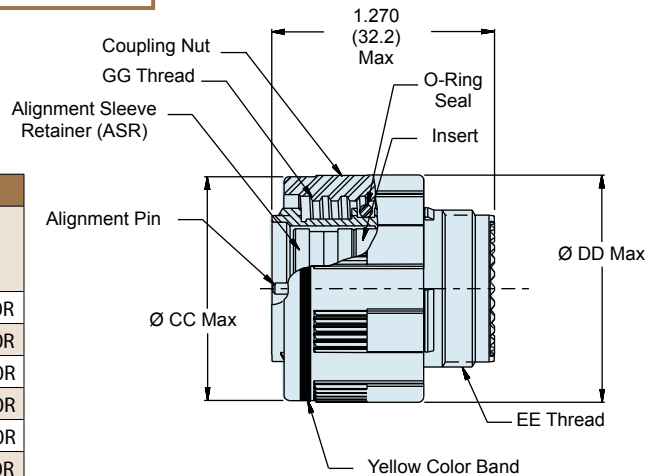

**180-122 (06)**  
**GHD • Glenair High Density**  
**Fiber Optic Connection System**  
**D38999 Style Plug Connector with Alignment Sleeve Retainer (ASR)**

**GHD Plug connector with removable alignment sleeve retainer (ASR)**

C

D38999 Style Plug Connector

**How To Order**

Table II: Shell Size					
Shell Size Code	Shell Size	GG Thread	Ø CC Max	Ø DD Max	EE Thread
B	11	.7500-.1P-.3L-TS-2B	.929 (23.6)	.984 (25.0)	M15 X 1.0-6g 0.100R
C	13	.8750-.1P-.3L-TS-2B	1.110 (28.2)	1.157 (29.4)	M18 X 1.0-6g 0.100R
D	15	1.0000-.1P-.3L-TS-2B	1.232 (31.3)	1.280 (32.5)	M22 X 1.0-6g 0.100R
E	17	1.1875-.1P-.3L-TS-2B	1.358 (34.5)	1.406 (35.7)	M25 X 1.0-6g 0.100R
F	19	1.2500-.1P-.3L-TS-2B	1.469 (37.3)	1.516 (38.5)	M28 X 1.0-6g 0.100R
G	21	1.3750-.1P-.3L-TS-2B	1.594 (40.5)	1.642 (41.7)	M31 X 1.0-6g 0.100R
H	23	1.5000-.1P-.3L-TS-2B	1.720 (43.8)	1.768 (44.9)	M34 X 1.0-6g 0.100R
J	25	1.6250-.1P-.3L-TS-2B	1.843 (46.8)	1.890 (48.0)	M37 X 1.0-6g 0.100R

**06 - PLUG WITH ASR**

**Material and Finish**

Barrel, Coupling Nut: See Table I, page C-5.  
 Coupling Nut (for composite): High grade engineering thermoplastic/unplated.  
 Insert: High grade rigid dielectric, or Al Alloy/Anodize - MFR's option.  
 Alignment Sleeve Retainer: Al Alloy/anodize.  
 Seal: Fluorosilicone.

**Notes**

Consult factory for optional RFI spring.  
 Alignment Sleeve Retainer is supplied with plug connector, and maybe ordered separately.  
 See Glenair drawing 180-122ASR.

**GHD alignment sleeve retainer (ASR)**