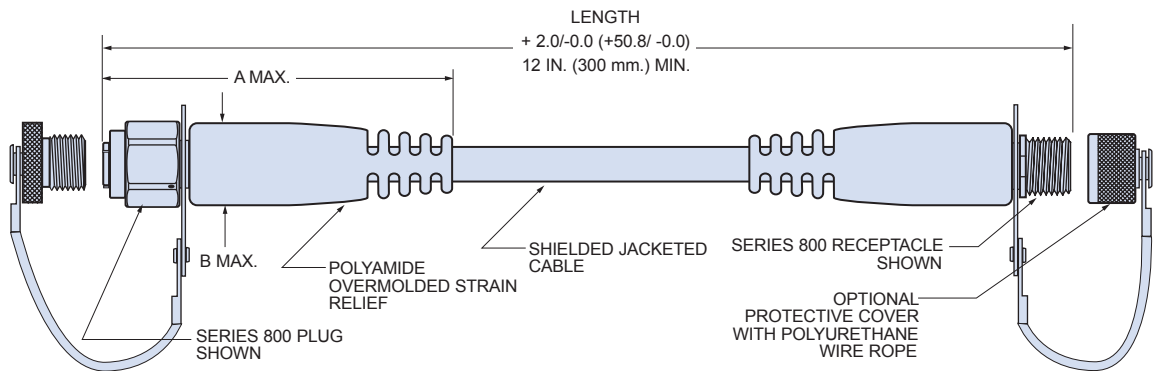

ASAP CORDSET DIMENSIONS

Strain relief Code P

Polyamide
Overmold

Strain relief Code B

Metal Backshell

Strain relief Code H

Heatshrink Boot