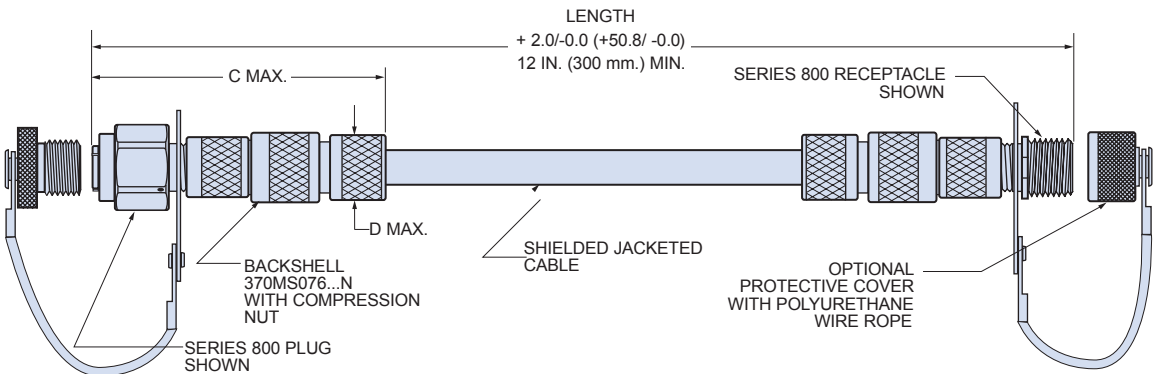

ASAP CORDSET DIMENSIONS

Strain relief Code P

Polyamide
Overmold

Strain relief Code B

Metal Backshell

Strain relief Code H

Heatshrink Boot