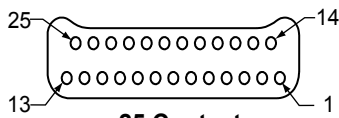

**Series 891 Nanominiature TwistPin Connectors
Dual Row Metal Shell With Insulated Wire
Contact Arrangements**

Pin Connector Mating Face

9 Contacts

15 Contacts

21 Contacts

25 Contacts

31 Contacts

37 Contacts