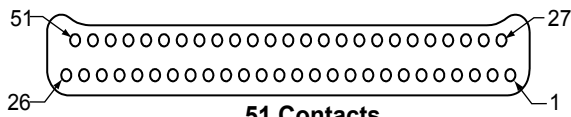

**Series 891 Nanominiature TwistPin Connectors
Dual Row Metal Shell With Insulated Wire
Contact Arrangements**

Pin Connector Mating Face

9 Contacts

15 Contacts

21 Contacts

25 Contacts

31 Contacts

37 Contacts