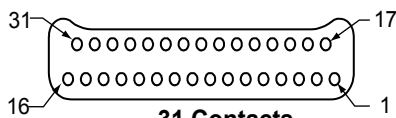

**Series 891 Nanominiature TwistPin Connectors
Dual Row Metal Shell With Insulated Wire
Contact Arrangements**

Pin Connector Mating Face

9 Contacts

15 Contacts

21 Contacts

25 Contacts

31 Contacts

37 Contacts