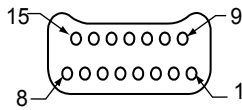

**Series 891 Nanominiature TwistPin Connectors
Dual Row Metal Shell With Insulated Wire
Contact Arrangements**

Pin Connector Mating Face

9 Contacts

15 Contacts

21 Contacts

25 Contacts

31 Contacts

37 Contacts