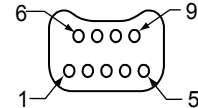

Socket Connector Mating Face

9 Contacts