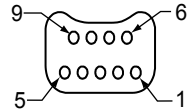

**Series 891 Nanominiature TwistPin Connectors
Dual Row Metal Shell With Insulated Wire
Contact Arrangements**

Pin Connector Mating Face

9 Contacts

15 Contacts

21 Contacts

25 Contacts

31 Contacts

37 Contacts

51 Contacts

Socket Connector Mating Face

9 Contacts

15 Contacts

21 Contacts

25 Contacts

31 Contacts

37 Contacts