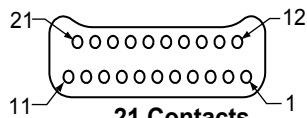

**Series 891 Nanominiature TwistPin Connectors
Dual Row Metal Shell With Insulated Wire
Contact Arrangements**

Pin Connector Mating Face

9 Contacts

15 Contacts

21 Contacts

25 Contacts

31 Contacts

37 Contacts