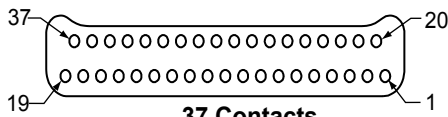

**Series 891 Nanominiature TwistPin Connectors
Dual Row Metal Shell With Insulated Wire
Contact Arrangements**

Pin Connector Mating Face

9 Contacts

15 Contacts

21 Contacts

25 Contacts

31 Contacts

37 Contacts