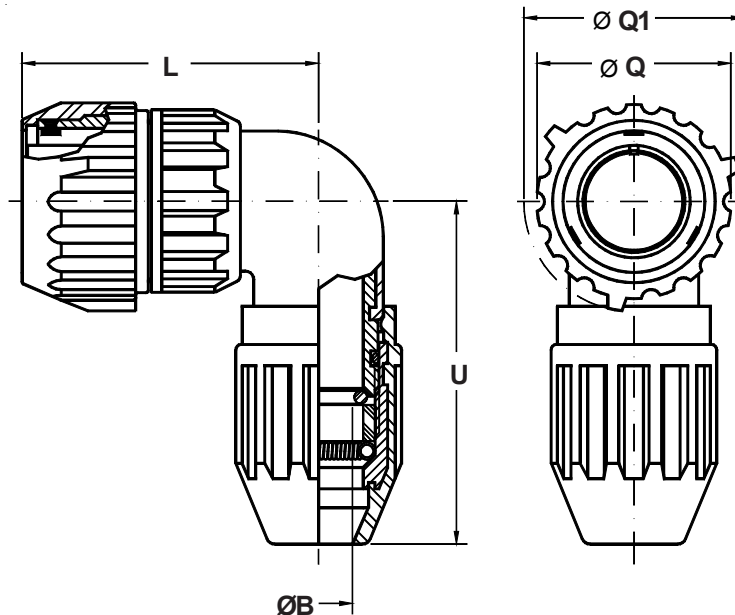

## ITS 4108 (RG) and ITS 4108 (RRG) 90° Cylindrical Plug Connector with Rubber-Coated Cable Sealing Backshell

**FR ITS G 41 08 RG 20-27 P Y XXX**

<p>Fire Resistant Rubber Compound</p> <p>Reverse Bayonet Coupling</p> <p>Grounding Fingers (Omit for Standard)</p> <p>Contact Type</p> <p>41 - Crimp Contacts</p> <p>08 - 90° Plug Connector</p> <p>Connector/Backshell Class</p> <p>RG - Non-Environmental; Supplied with Backshell Only</p> <p>RRG - Environmental; Supplied with Wire Sealing Grommet</p>	<p>Mod Code Option (See Table II)</p> <p>Alternate Insert Rotation (W, X, Y, Z) Omit for Normal (See Section A)</p> <p>Contact Gender</p> <p>P - Pin</p> <p>S - Socket</p> <p>Shell Size and Insert Arrangement (See Section A)</p>
--	---

### Application Notes:

1. 90° plug connector with rubber-coated cable clamp.
2. RG - Non-Environmental. Supplied with backshell only;  
RRG - Environmental. Supplied with wire sealing grommet.
3. Standard materials configuration consists of aluminum alloy with plating ROHS compliant.
4. Standard contact material consists of copper alloy with silver plating or gold plating.
5. A broad range of additional connector accessories are available.  
See our website and/or contact the factory for complete information.

**ITS 4108 (RG) and ITS 4108 (RRG)  
90° Cylindrical Plug Connector  
with Rubber-Coated Cable Sealing Backshell**

**TABLE I: DIMENSIONS**

<i>Shell size</i>	ØB		L	ØQ	ØQ1	U
	min.	Max.	Max.	±0.5	±0.5	Max.
<b>14 S</b>	9.52	12.70	57	35.0	42.0	60
<b>16 S</b>	12.70	15.90	58	38.0	45.0	68
<b>16</b>	12.70	15.90	67	38.0	45.0	68
<b>18</b>	12.70	15.90	68	43.5	49.0	70
<b>20</b>	15.90	19.00	71	46.0	51.5	72
<b>22</b>	15.90	19.00	71	50.5	56.0	72
<b>24</b>	19.00	22.20	76	54.0	60.0	80
<b>28</b>	22.20	25.40	76	61.0	67.0	80
<b>32</b>	28.50	31.75	80	68.0	76.0	88
<b>36</b>	31.75	34.90	84	74.0	82.0	95
<b>40</b>	38.00	41.27	88	80.0	88.0	98