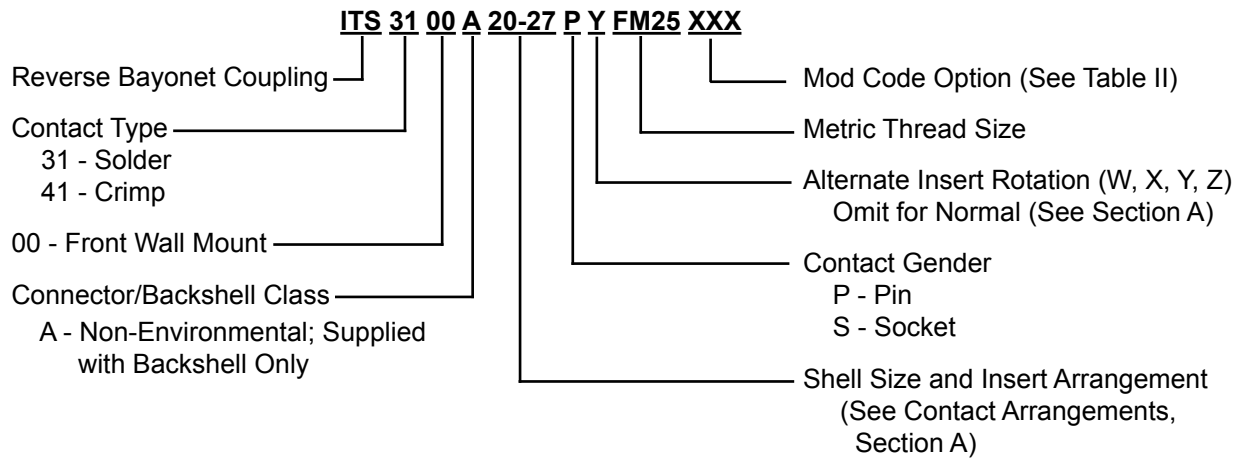

ITS 3100 A (M) and ITS 4100 A (M)

Front Panel Mount Square Flange Receptacle Assembly with Backshell for Use with Metric Cable Glands

Notes:

1. Front panel mount square flange receptacle assembly with backshell for use with metric cable glands. Through mounting holes.
2. Connector/Backshell Class "A" (non-environmental)—Not supplied with wire sealing grommet;
3. Standard materials configuration consists of aluminum alloy. For platings, see TABLE II finish options.
4. Standard contact material consists of copper alloy with silver plating or gold plating.
5. A broad range of other connector accessories are available.
6. Standard insert material is synthetic rubber.
Add "FR" prefix to front of part number to specify fire resistant inserts.
7. Metric cable gland not included.

ITS 3100 A (M) and ITS 4100 A (M)
Front Panel Mount Square Flange Receptacle Assembly
with Backshell for Use with Metric Cable Glands

TABLE I: DIMENSIONS

Shell Size	ØA +0 -0.1	K ±0.2	L Max.	M +0.2 -0	M Thread Other M Threads available on request	R ±0.1	S +0.2	ØT +0.1 -0
10 SL	18.2	2.8	50.0	14.3	M12x1,5	18.25	25.4	3.2
14 S	24.5	3.3	52.5	14.5	M16x1,5	23.00	30.4	3.2
16 S	27.2	3.3	52.5	14.5	M16x1,5	24.60	32.5	3.2
16	27.2	3.3	61.0	19.1	M16x1,5	24.60	32.5	3.2
18	30.7	4.0	66.5	19.1	M20x1,5	27.00	35.0	3.2
20	34.0	4.0	69.5	19.1	M25x1,5	29.40	38.0	3.2
22	37.3	4.0	69.5	19.6	M25x1,5	31.75	41.0	3.2
24	40.9	4.0	71.5	20.6	M32x1,5	34.90	44.5	3.7
28	46.7	4.0	76.5	20.7	M32x1,5	39.70	50.9	3.7
32	53.4	4.0	82.5	22.3	M36x1,5	44.45	57.0	4.3
36	59.6	4.0	87.5	22.3	M40x1,5	49.20	63.5	4.3
40	65.5	4.0	92.5	22.3	M48x1,5	55.55	69.9	4.3