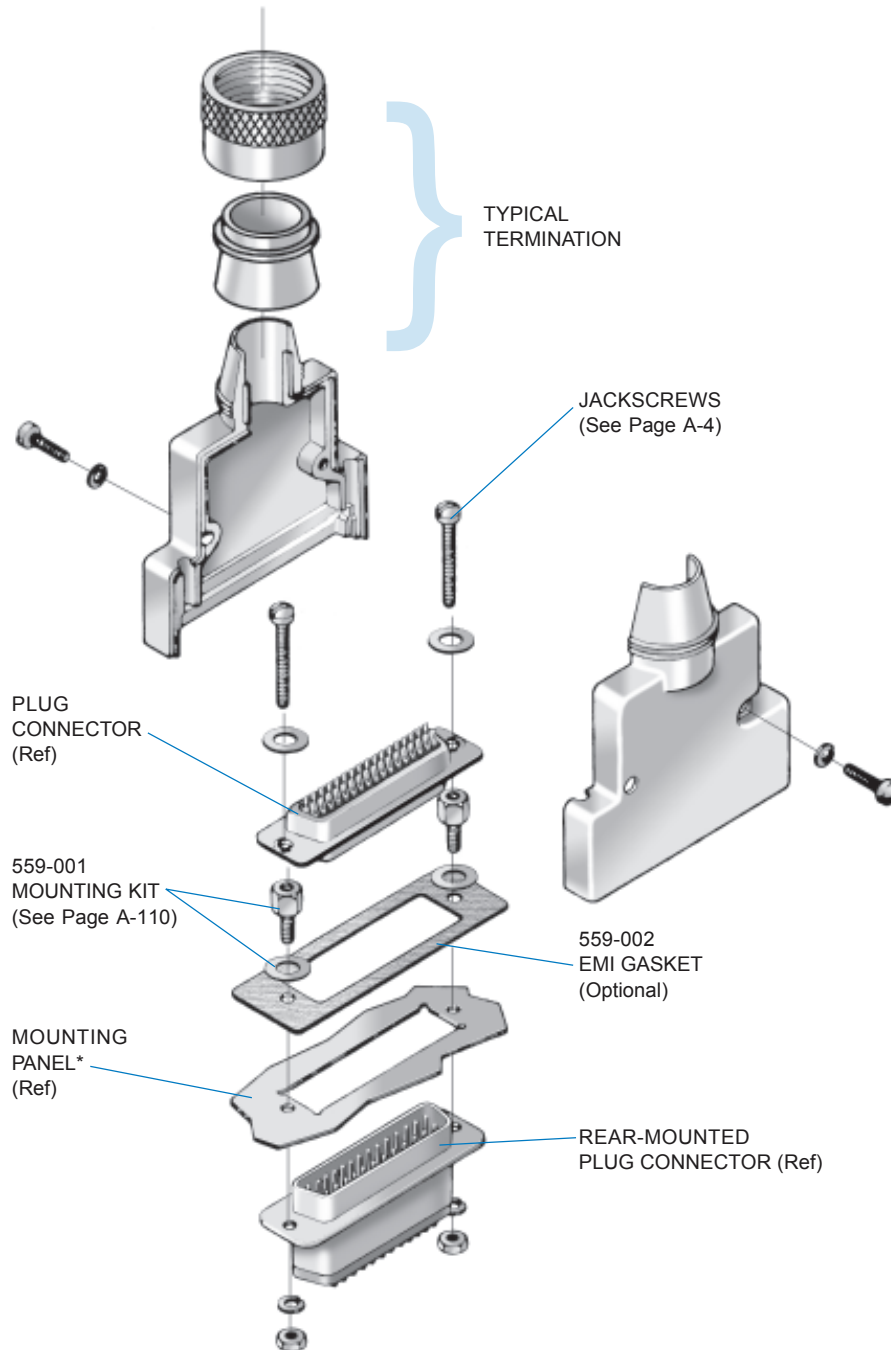

D-Subminiature Backshell Exploded View
Cable Mounted Plug
Rear Mounted Receptacle

MIL-C-24308
D-Subminiature

*Note relationship of rear-mounted receptacle to the panel.