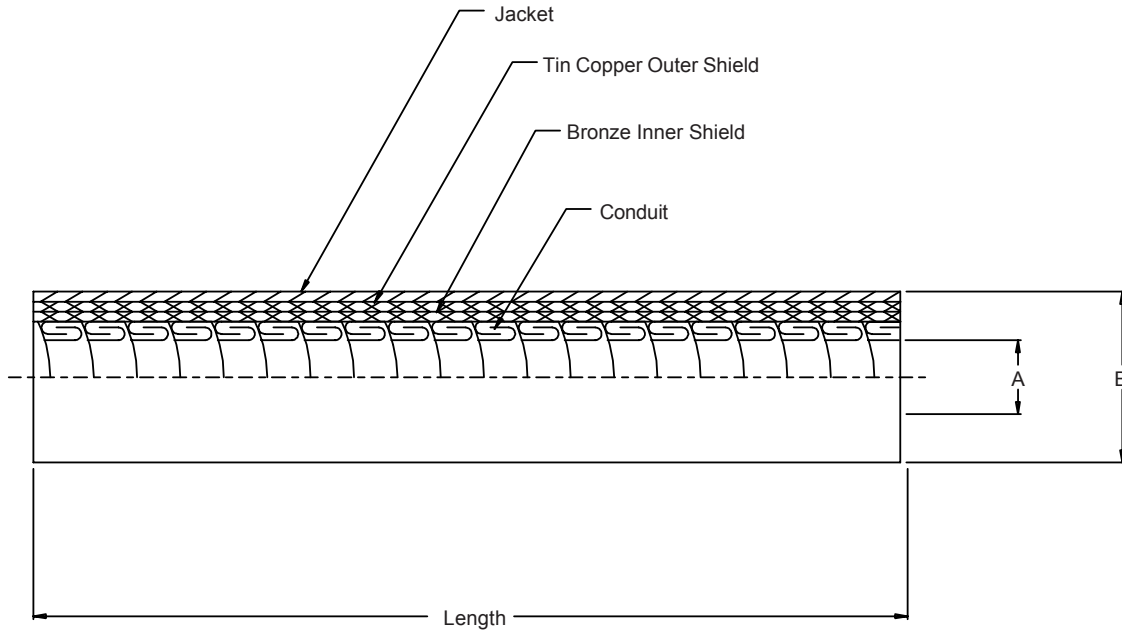

750-147
Series 75 EMI/RFI Shielded Metal-Core Conduit
Grey Neoprene Jacketed for FIRST Adapters and Fittings

Conduit
Systems

750-147-16
 Product Series
 Basic Part No.
 Dash Number
 (Table I)

TABLE I			
Dash Number	A Dia Min	B Dia Min	Min Bend Radius
16	.485 (12.3)	.867 (22.0)	2.250 (57.2)
24	.735 (18.7)	1.100 (27.9)	2.250 (57.2)
32	.985 (25.0)	1.450 (36.8)	3.750 (95.3)
40	1.235 (31.4)	1.677 (42.6)	4.750 (120.7)
48	1.485 (37.7)	1.960 (49.8)	5.500 (139.7)

Sizes from .250 (6.4) to 3.00 (76.2) are available upon request

Metric Dimensions (mm) are indicated in parentheses.