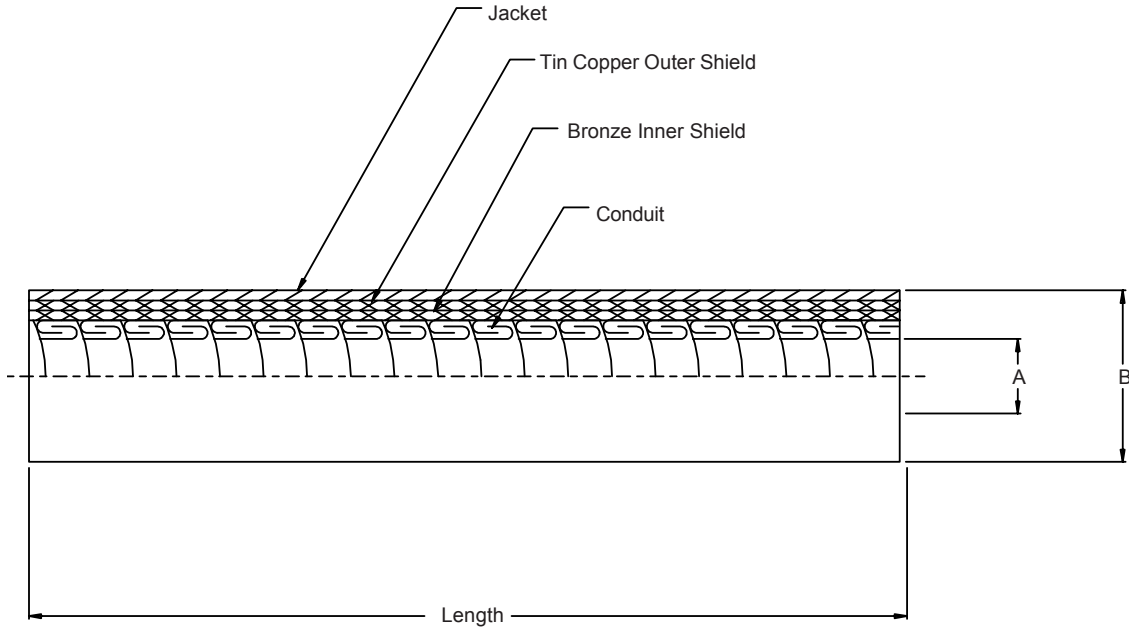

750-145
Series 75 EMI/RFI Shielded Metal-Core Conduit
Black Neoprene Jacketed for FIRST Adapters and Fittings

| TABLE I | | | |
|-------------|--------------|--------------|-----------------|
| Dash Number | A Dia Min | B Dia Min | Min Bend Radius |
| 16 | .485 (12.3) | .867 (22.0) | 2.250 (57.2) |
| 24 | .735 (18.7) | 1.100 (27.9) | 2.250 (57.2) |
| 32 | .985 (25.0) | 1.450 (36.8) | 3.750 (95.3) |
| 40 | 1.235 (31.4) | 1.677 (42.6) | 4.750 (120.7) |
| 48 | 1.485 (37.7) | 1.960 (49.8) | 5.500 (139.7) |

Sizes from .250 (6.4) to 3.00 (76.2) are available upon request

Metric Dimensions (mm) are indicated in parentheses.