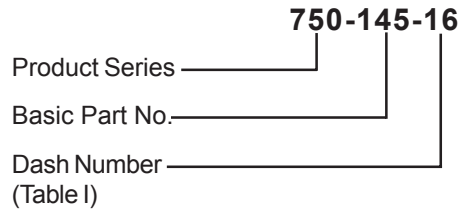

750-145
Series 75 EMI/RFI Shielded Metal-Core Conduit
Black Neoprene Jacketed for FIRST Adapters and Fittings

| TABLE I | | | |
|-------------|--------------|--------------|-----------------|
| Dash Number | A Dia Min | B Dia Min | Min Bend Radius |
| 16 | .485 (12.3) | .867 (22.0) | 2.250 (57.2) |
| 24 | .735 (18.7) | 1.100 (27.9) | 2.250 (57.2) |
| 32 | .985 (25.0) | 1.450 (36.8) | 3.750 (95.3) |
| 40 | 1.235 (31.4) | 1.677 (42.6) | 4.750 (120.7) |
| 48 | 1.485 (37.7) | 1.960 (49.8) | 5.500 (139.7) |

Sizes from .250 (6.4) to 3.00 (76.2) are available upon request

Metric Dimensions (mm) are indicated in parentheses.