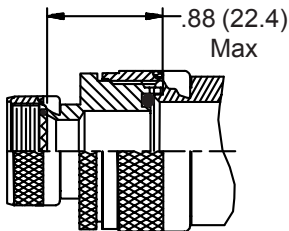

**CONNECTOR
 DESIGNATORS
 A-F-H-L-S
 ROTATABLE
 COUPLING**

**TYPE A OVERALL
 SHIELD TERMINATION**

**STYLE 2
 (STRAIGHT
 See Note 1)**

**STYLE 2
 (45° & 90°
 See Note 1)**

**STYLE C
 Medium Duty
 (Table X)**

**STYLE E
 Medium Duty
 (Table XI)**