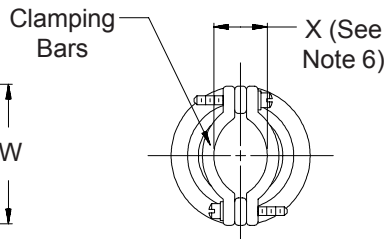

**CONNECTOR
 DESIGNATORS
 A-F-H-L-S
 ROTATABLE
 COUPLING**

**TYPE A OVERALL
 SHIELD TERMINATION**

**STYLE 2
 (STRAIGHT
 See Note 1)**

**STYLE 2
 (45° & 90°
 See Note 1)**

**STYLE C
 Medium Duty
 (Table X)**

**STYLE E
 Medium Duty
 (Table XI)**