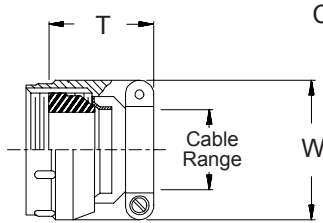

**CONNECTOR
 DESIGNATORS
 A-F-H-L-S
 ROTATABLE
 COUPLING**

**TYPE A OVERALL
 SHIELD TERMINATION**

**STYLE 2
 (STRAIGHT
 See Note 1)**

**STYLE 2
 (45° & 90°
 See Note 1)**

**STYLE C
 Medium Duty
 (Table X)**