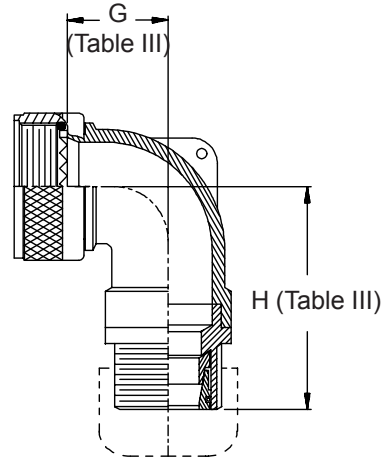

**CONNECTOR
 DESIGNATORS
 A-F-H-L-S
 ROTATABLE
 COUPLING**

**TYPE A OVERALL
 SHIELD TERMINATION**

**STYLE 2
 (STRAIGHT
 See Note 1)**

**STYLE 2
 (45° & 90°
 See Note 1)**

**STYLE C
 Medium Duty
 (Table X)**

**STYLE E
 Medium Duty
 (Table XI)**