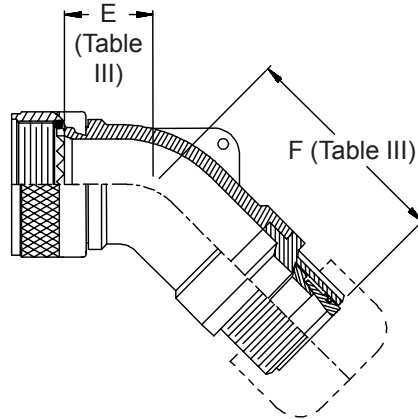

**CONNECTOR
 DESIGNATORS
 A-F-H-L-S
 ROTATABLE
 COUPLING**

**TYPE A OVERALL
 SHIELD TERMINATION**

**STYLE 2
 (STRAIGHT
 See Note 1)**

**STYLE 2
 (45° & 90°
 See Note 1)**

**STYLE C
 Medium Duty
 (Table X)**

**STYLE E
 Medium Duty
 (Table XI)**