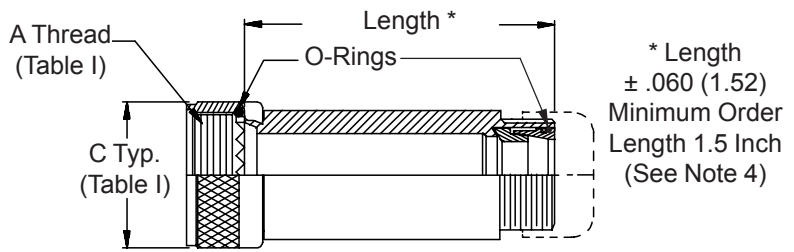

**CONNECTOR
 DESIGNATORS
 A-F-H-L-S
 ROTATABLE
 COUPLING**

**TYPE A OVERALL
 SHIELD TERMINATION**

**STYLE 2
 (STRAIGHT
 See Note 1)**

**STYLE 2
 (45° & 90°
 See Note 1)**

**STYLE C
 Medium Duty
 (Table X)**

**STYLE E
 Medium Duty
 (Table XI)**