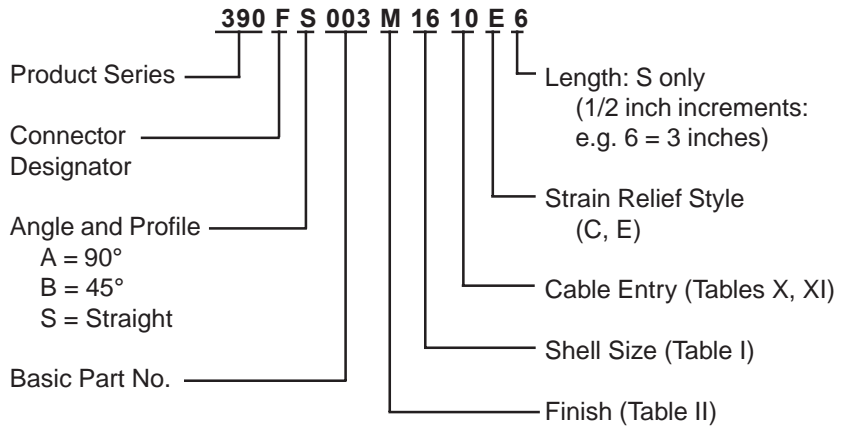

**CONNECTOR
 DESIGNATORS
 A-F-H-L-S
 ROTATABLE
 COUPLING**

**TYPE A OVERALL
 SHIELD TERMINATION**

**STYLE 2
 (STRAIGHT
 See Note 1)**

**STYLE 2
 (45° & 90°
 See Note 1)**

**STYLE C
 Medium Duty
 (Table X)**

**STYLE E
 Medium Duty
 (Table XI)**