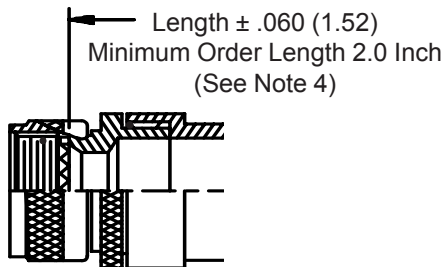

**CONNECTOR
 DESIGNATORS
 A-F-H-L-S
 ROTATABLE
 COUPLING**

**TYPE A OVERALL
 SHIELD TERMINATION**

**STYLE 2
 (STRAIGHT
 See Note 1)**

**STYLE 2
 (45° & 90°
 See Note 1)**

**STYLE C
 Medium Duty
 (Table X)**

**STYLE E
 Medium Duty
 (Table XI)**