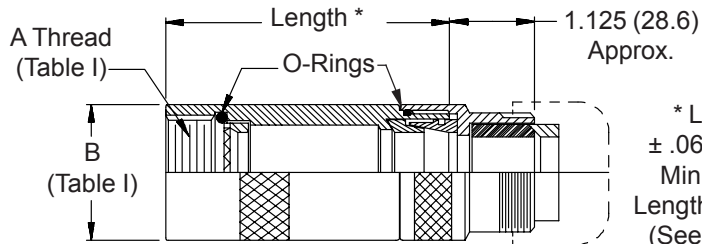

CONNECTOR DESIGNATORS
A-B*-C-D-E-F
G-H-J-K-L-S

* Conn. Desig. B See Note 5
DIRECT COUPLING

TYPE A OVERALL SHIELD TERMINATION

STYLE 2
 (STRAIGHT
 See Note 1)

* Length ± .060 (1.52)
 Min. Order Length 2.0 Inch
 (See Note 4)