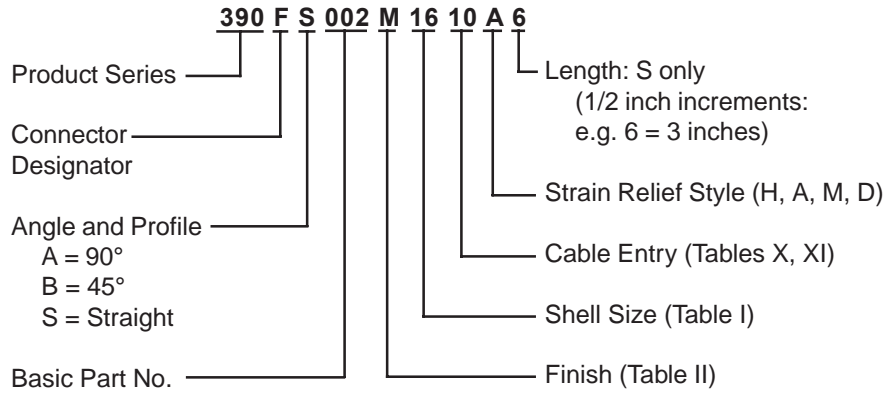

CONNECTOR DESIGNATORS
A-B*-C-D-E-F
G-H-J-K-L-S

* Conn. Desig. B See Note 5
DIRECT COUPLING

TYPE A OVERALL SHIELD TERMINATION

STYLE 2
 (STRAIGHT
 See Note 1)

* Length ± .060 (1.52)
 Min. Order Length 2.0 Inch
 (See Note 4)

STYLE H
 Heavy Duty
 (Table X)

STYLE A
 Medium Duty
 (Table XI)

STYLE M
 Medium Duty
 (Table XI)

STYLE D
 Medium Duty
 (Table XI)