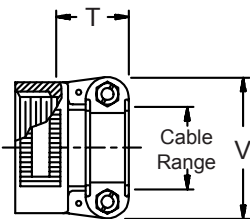

STYLE H
Heavy Duty
(Table X)