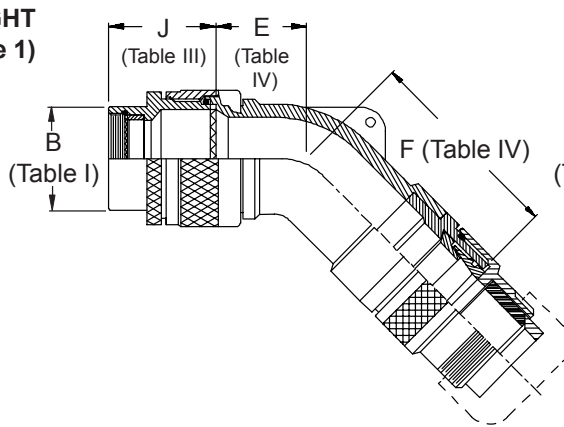

CONNECTOR DESIGNATORS
A-B*-C-D-E-F
G-H-J-K-L-S

* Conn. Desig. B See Note 5
DIRECT COUPLING

TYPE A OVERALL SHIELD TERMINATION

STYLE 2
 (STRAIGHT
 See Note 1)

* Length ± .060 (1.52)
 Min. Order Length 2.0 Inch
 (See Note 4)

STYLE H
 Heavy Duty
 (Table X)

STYLE A
 Medium Duty
 (Table XI)

STYLE M
 Medium Duty
 (Table XI)

STYLE D
 Medium Duty
 (Table XI)