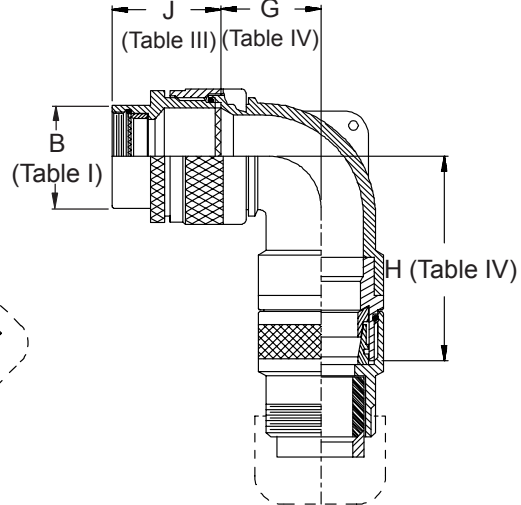

CONNECTOR DESIGNATORS
A-B*-C-D-E-F
G-H-J-K-L-S

* Conn. Desig. B See Note 5
DIRECT COUPLING

TYPE A OVERALL SHIELD TERMINATION

STYLE 2
 (STRAIGHT
 See Note 1)

* Length ± .060 (1.52)
 Min. Order Length 2.0 Inch
 (See Note 4)

STYLE H
 Heavy Duty
 (Table X)

STYLE A
 Medium Duty
 (Table XI)

STYLE M
 Medium Duty
 (Table XI)

STYLE D
 Medium Duty
 (Table XI)