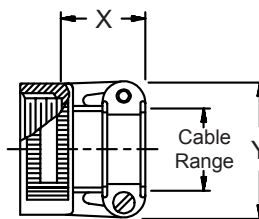

STYLE M
Medium Duty
(Table XI)