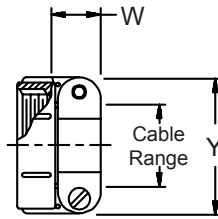

STYLE A
Medium Duty
(Table XI)