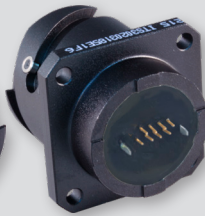

RJ45 CAT 5E ETHERNET
Series ITS (5015 intermountable)
 Reverse Bayonet Coupling
 Product Selection Guide

ITS300

Page D-2

SuperSeal™ Coupler with Accessory Threads and Plug-to-Jack (Plug) or Jack-to-Jack (Receptacle).

ITS301

Page D-4

SuperSeal™ Connector with Accessory Threads and Plug (Plug) or Jack (Receptacle) to Crimp Removable Contacts.

ITS302

Page D-6

SuperSeal™ Receptacle with RJ45 Jack to PC Tail Termination.

ITS303

Page D-8

SuperSeal™ Receptacle with RJ45 Jack to Solder Cup Termination.

ITS330

Page D-10

SuperSeal™ Feedthrough Receptacle with Jack-to-Jack RJ45.

ITS300H

Page D-11

SuperSeal™ RJ45 Connector and Backshell with Accessory Options.