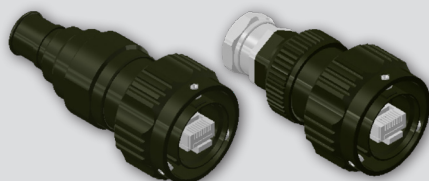

RJ45 CAT 5E ETHERNET
Series ITS (5015 intermountable)
 Reverse Bayonet Coupling
 Product Selection Guide

ITS300

Page D-2

SuperSeal™ Coupler with Accessory Threads and Plug-to-Jack (Plug) or Jack-to-Jack (Receptacle).

ITS301

Page D-4

SuperSeal™ Connector with Accessory Threads and Plug (Plug) or Jack (Receptacle) to Crimp Removable Contacts.

ITS302

Page D-6

SuperSeal™ Receptacle with RJ45 Jack to PC Tail Termination.

ITS303

Page D-8

SuperSeal™ Receptacle with RJ45 Jack to Solder Cup Termination.

ITS330

Page D-10

SuperSeal™ Feedthrough Receptacle with Jack-to-Jack RJ45.

ITS300H

Page D-11

SuperSeal™ RJ45 Connector and Backshell with Accessory Options.