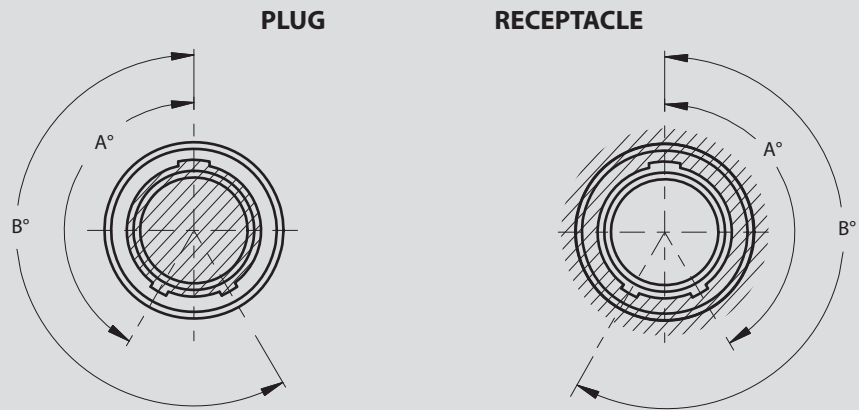

Alternate key and keyway positions for
Mighty Mouse Series 801 and 805 connectors

A

SERIES 801 MIGHTY MOUSE ALTERNATE KEY(PLUG) KEYWAY (RECEPTACLE) POSITIONS

Alternate Key Positions		
Position	A°	B°
A	150°	210°
B	75°	210°
C	95°	230°
D	140°	275°
E	75°	275°
Rev.# 1.14.23	95°	210°

SERIES 805 MIGHTY MOUSE ALTERNATE KEY(PLUG) KEYWAY (RECEPTACLE) POSITIONS

Alternate Key and Keyway Positions		
Position	AA°	BB°
A	150°	210°
B	75°	210°
C	95°	230°
D	140°	275°
E	75°	275°
F	95°	210°

Normal and Alternate Position Key Rotation (Plug)

Normal and Alternate Position Keyway Rotation (Receptacle)