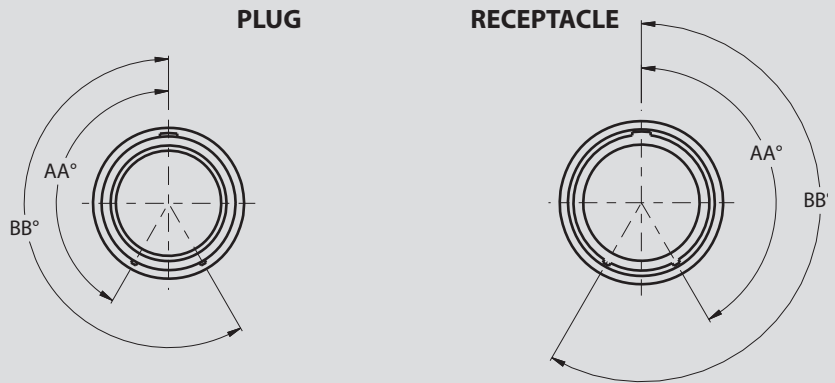

Alternate key and keyway positions for
Mighty Mouse Series 801 and 805 connectors

A

SERIES 801 MIGHTY MOUSE ALTERNATE KEY(PLUG) KEYWAY (RECEPTACLE) POSITIONS

Alternate Key Positions		
Position	A°	B°
A	150°	210°
B	75°	210°
C	95°	230°
D	140°	275°
E	75°	275°
Rev.# 1.14.23	95°	210°

SERIES 805 MIGHTY MOUSE ALTERNATE KEY(PLUG) KEYWAY (RECEPTACLE) POSITIONS

Alternate Key and Keyway Positions		
Position	AA°	BB°
A	150°	210°
B	75°	210°
C	95°	230°
D	140°	275°
E	75°	275°
F	95°	210°

Normal and Alternate Position Key Rotation (Plug)

Normal and Alternate Position Keyway Rotation (Receptacle)