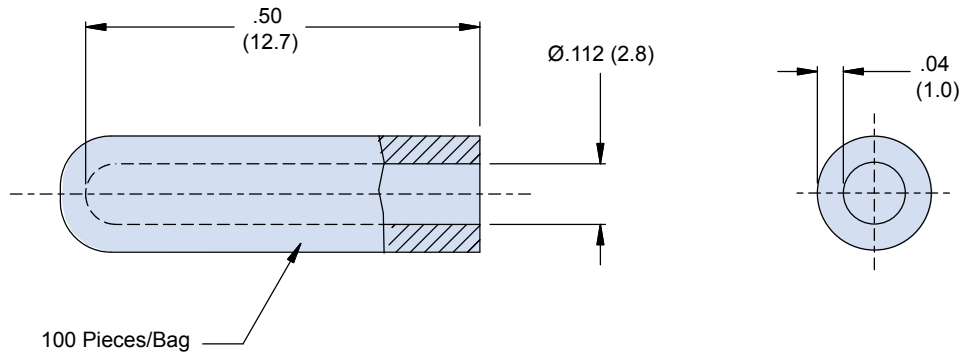

#### SIZE 16 SOCKET TERMINUS VINYL DUST CAPS

**187-029** Vinyl dust cap for socket termini. Installs over of 181-001, 181-009, 181-035, and onto alignment sleeve of 181-053 termini

#### SIZE 20 PIN AND SOCKET TERMINUS VINYL DUST CAPS

**187-266** Vinyl dust cap for size 20 termini fits over metal terminus body of 181-065 pin or 181-066 socket termini