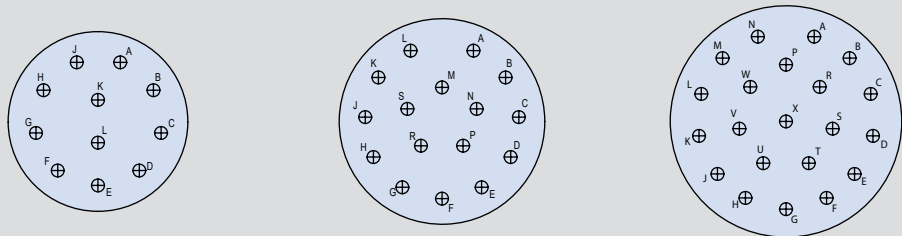

MIL-DTL-38999 TYPE ADVANCED FIBER OPTIC CONNECTORS - INSERT ARRANGEMENTS

Contact Legend
#20 ⊖ #16 ⊕

Insert Arrangement	11-2	13-4	15-97		15-5	17-8
No. of Contacts	2	4	4	8	5	8
Contact Size	#16	#16	#16	#20	#16	#16

Contact Legend
#20 ⊖ #16 ⊕

Insert Arrangement	19-11	21-16	23-21
No. of Contacts	11	16	21
Contact Size	#16	#16	#16

Contact Legend
#20 ⊖ #16 ⊕

Insert Arrangement	25-29	25-37
No. of Contacts	29	37
Contact Size	#16	#16