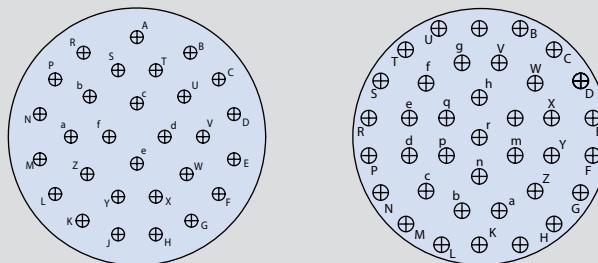

MIL-DTL-38999 TYPE ADVANCED FIBER OPTIC CONNECTORS - INSERT ARRANGEMENTS

Contact Legend
#20 ⊖ #16 ⊕

Insert Arrangement	11-2	13-4	15-97		15-5	17-8
No. of Contacts	2	4	4	8	5	8
Contact Size	#16	#16	#16	#20	#16	#16

Contact Legend
#20 ⊖ #16 ⊕

Insert Arrangement	19-11	21-16	23-21
No. of Contacts	11	16	21
Contact Size	#16	#16	#16

Contact Legend
#20 ⊖ #16 ⊕

Insert Arrangement	25-29	25-37
No. of Contacts	29	37
Contact Size	#16	#16