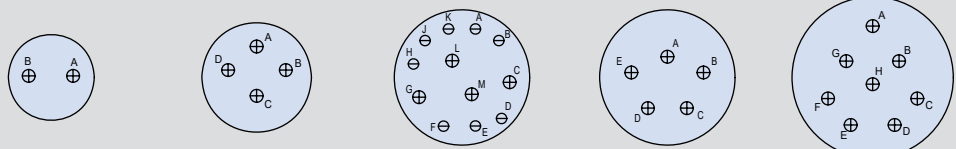

MIL-DTL-38999 TYPE ADVANCED FIBER OPTIC CONNECTORS - INSERT ARRANGEMENTS

Contact Legend
#20 ⊖ #16 ⊕

Insert Arrangement	11-2	13-4	15-97		15-5	17-8
No. of Contacts	2	4	4	8	5	8
Contact Size	#16	#16	#16	#20	#16	#16

Contact Legend
#20 ⊖ #16 ⊕

Insert Arrangement	19-11	21-16	23-21
No. of Contacts	11	16	21
Contact Size	#16	#16	#16

Contact Legend
#20 ⊖ #16 ⊕

Insert Arrangement	25-29	25-37
No. of Contacts	29	37
Contact Size	#16	#16