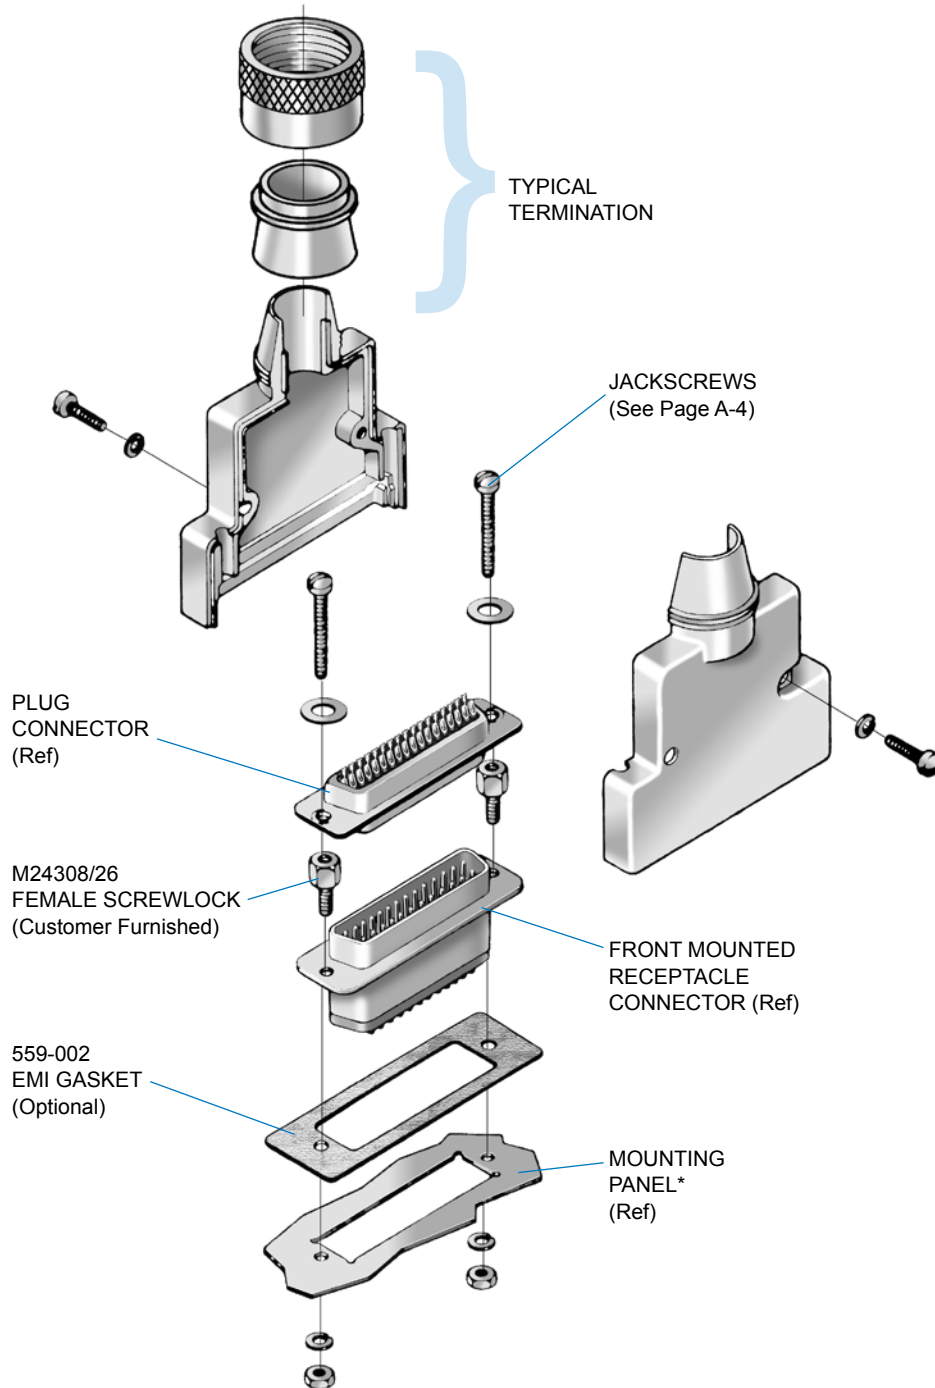

# D-Subminiature Backshell Exploded View Cable Mounted Plug Front Mounted Receptacle

\*All components front-mounted in relationship to the panel.