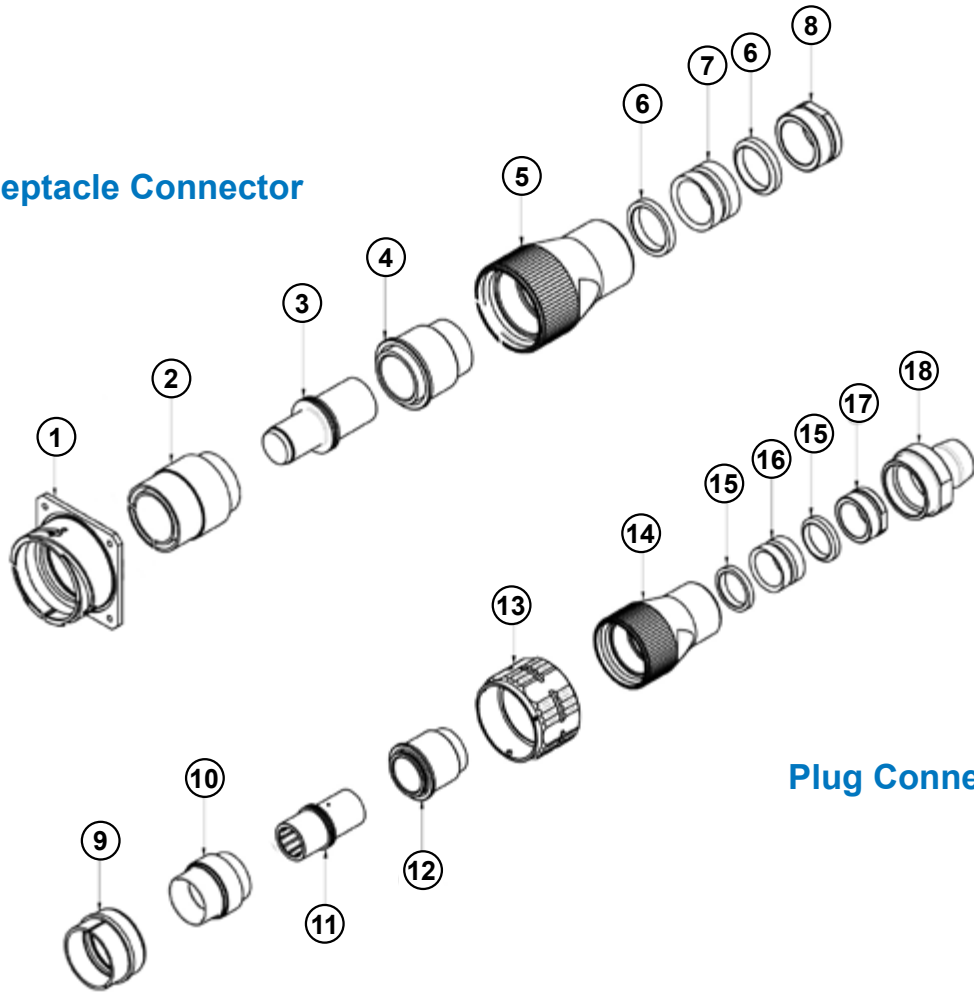

**ITS 500 Series**  
**Reverse Bayonet Single Pole Power Connector**  
**Components Exploded View**

**ITS 500 Components Exploded View**

**Receptacle Connector**

**Plug Connector**

**Receptacle Connector**

- 1 - Receptacle Shell
- 2 - Front Male Insert
- 3 - Male Contact
- 4 - Rear Insert
- 5 - Backshell
- 6 - Compression Ring
- 7 - Grommet
- 8 - Clamp

**Plug Connector**

- 9 - Straight Plug Shell
- 10 - Front Female Insert
- 11 - Female Contact
- 12 - Rear Insert
- 13 - Coupling Nut
- 14 - Backshell
- 15 - Compression Ring
- 16 - Grommet
- 17 - Clamp
- 18 - Rubber Conduit Adapter