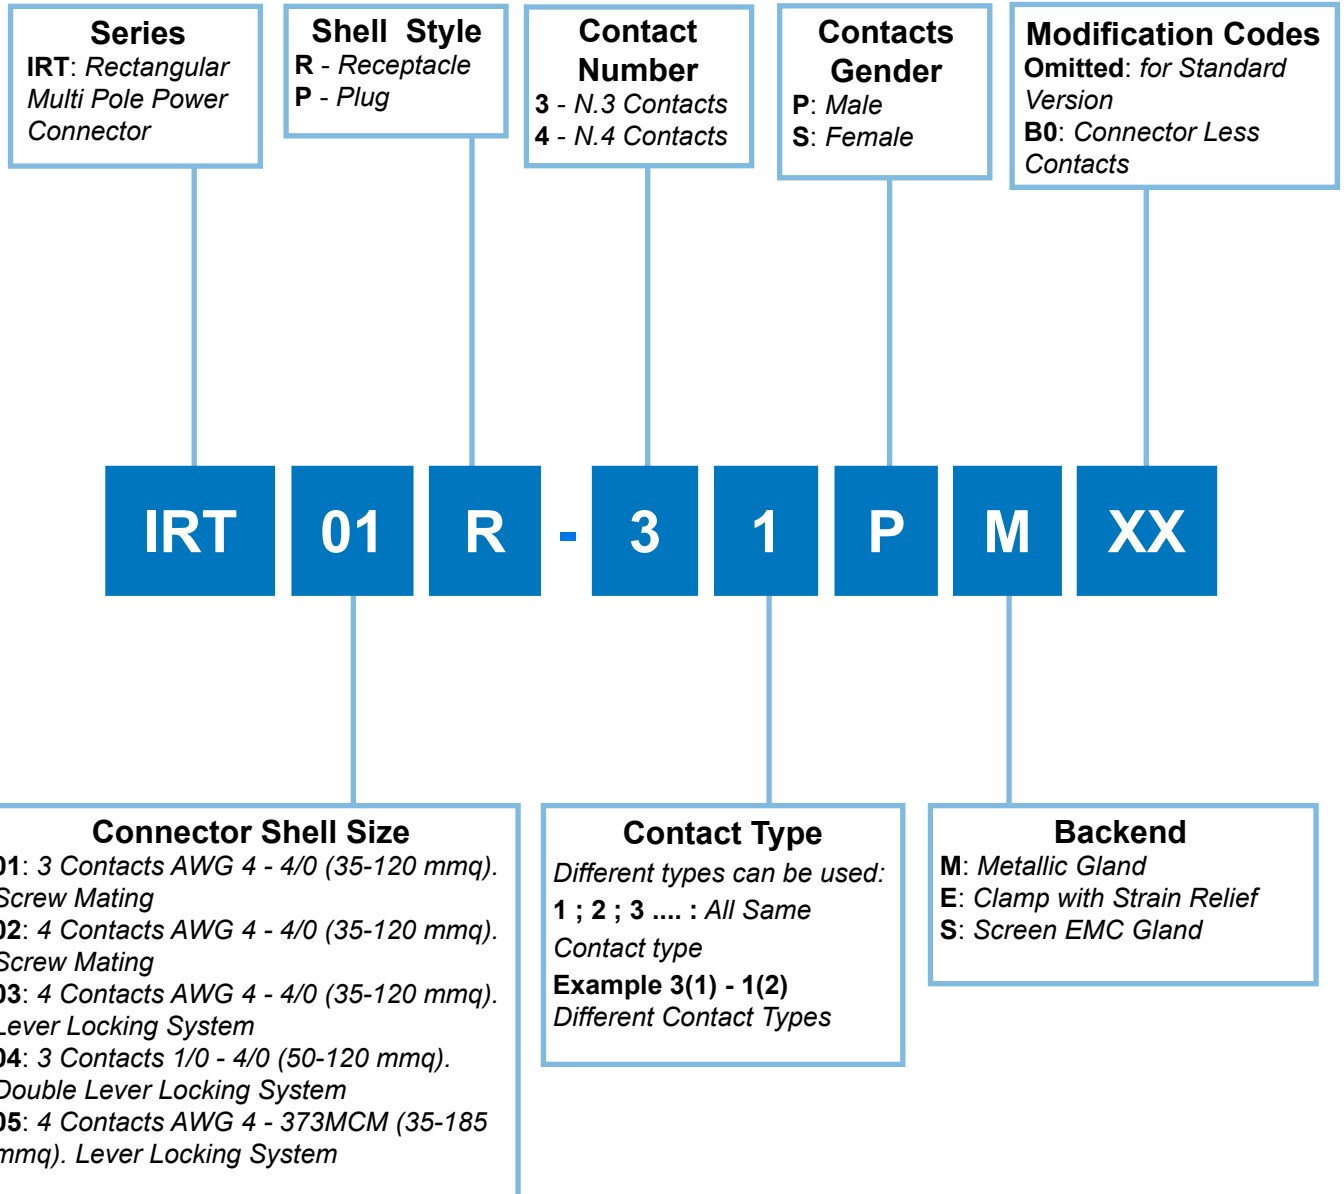

## IRT Series

Rectangular Multi Pole Power Connector  
How to Order - Part Number Breakdown

### How to Order - Part Number Breakdown

For different cable dimensions, please contact the factory.