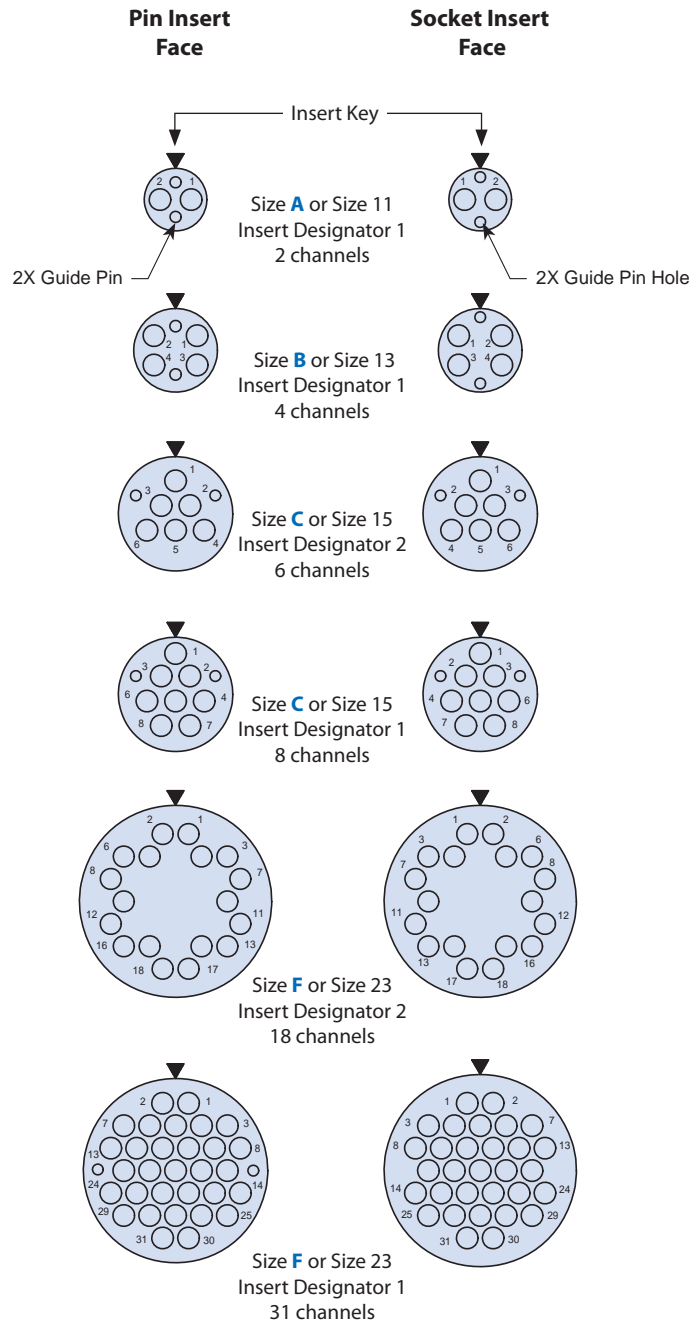

Insert Arrangements for MIL-PRF-28876 (180-040) Fiber Optic Connectors

Dimensions in Inches (millimeters) are subject to change without notice.