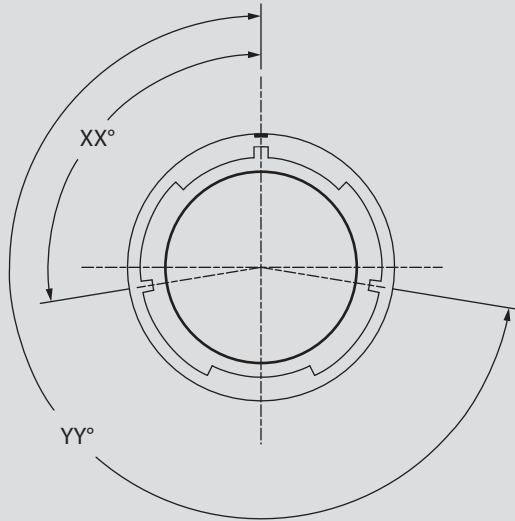

Alternate key and keyway polarization

REFERENCE INFORMATION

Alternate Key and Keyway Receptacles

Alternate Key and Keyway Plugs

Series IV Alternate Key and Keyway Polarization		
Polarization	XX°	YY°
N	110°	250°
A	100°	260°
B	90°	270°
C	80°	280°
D	70°	290°
K	120°	255°
L	120°	265°
M	120°	275°
R	120°	285°