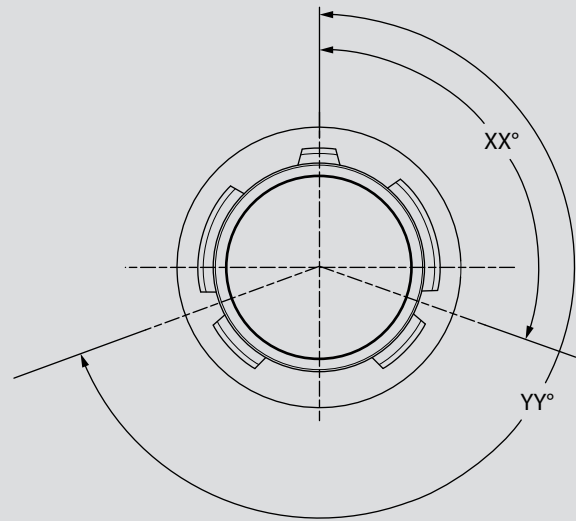

Alternate key and keyway polarization

REFERENCE INFORMATION

Alternate Key and Keyway Receptacles

Alternate Key and Keyway Plugs

Series IV Alternate Key and Keyway Polarization		
Polarization	XX°	YY°
N	110°	250°
A	100°	260°
B	90°	270°
C	80°	280°
D	70°	290°
K	120°	255°
L	120°	265°
M	120°	275°
R	120°	285°