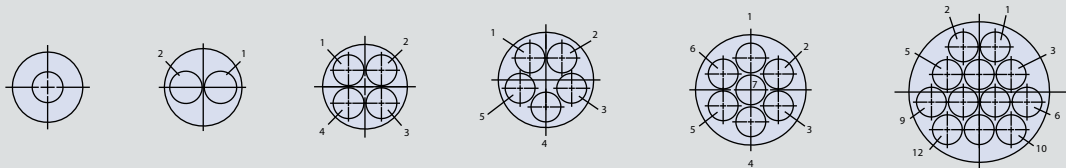

SIZE #16 CONTACT ARRANGEMENTS, TESTED AT 1800 VAC

Insert Arrangement	6-1	8-2	9-4	10-5	12-7	14-12
No. of Contacts	1	2	4	5	7	12