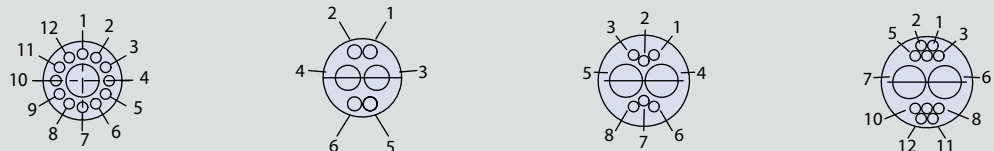

SIZE #12 AND SIZE #23 SIGNAL, COMBO CONTACT ARRANGEMENTS, TESTED AT 750 VAC

Insert Arrangement	10-200		10-201		12-200		12-201	
Contact Size	#12	#23	#12	#23	#12	#23	#12	#23
No. of Contacts	1	12	2	4	2	6	2	10

SERIES 803 BAYONET-LOCK