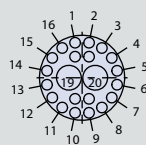

Insert Arrangement	8-200		9-201	
Contact Size	#20	#23	#20	#23
No. of Contacts	2	4	2	8

SIZE #16 AND SIZE #23, COMBO CONTACT ARRANGEMENTS, TESTED AT 750 VAC

Insert Arrangement	9-200		10-202	
Contact Size	#16	#23	#16	#23
No. of Contacts	2	4	2	8

SIZE #12 AND SIZE #23 SIGNAL, COMBO CONTACT ARRANGEMENTS, TESTED AT 750 VAC

Insert Arrangement	10-200		10-201		12-200		12-201	
Contact Size	#12	#23	#12	#23	#12	#23	#12	#23
No. of Contacts	1	12	2	4	2	6	2	10

SERIES 803 BAYONET-LOCK

SERIES 803 BAYONET-LOCK
Mighty Mouse Connectors and Cables
Combo Contact Arrangements,
Mating Face of Pin Insert Shown

SIZE #16 POWER AND SIZE #23 SIGNAL, COMBO CONTACT ARRANGEMENTS, TESTED AT 1300 VAC