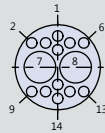

Insert Arrangement	8-200		9-201	
Contact Size	#20	#23	#20	#23
No. of Contacts	2	4	2	8

SIZE #16 AND SIZE #23, COMBO CONTACT ARRANGEMENTS, TESTED AT 750 VAC

Insert Arrangement	9-200		10-202	
Contact Size	#16	#23	#16	#23
No. of Contacts	2	4	2	8

SIZE #12 AND SIZE #23 SIGNAL, COMBO CONTACT ARRANGEMENTS, TESTED AT 750 VAC

Insert Arrangement	10-200		10-201		12-200		12-201	
Contact Size	#12	#23	#12	#23	#12	#23	#12	#23
No. of Contacts	1	12	2	4	2	6	2	10

SERIES 803 BAYONET-LOCK

SERIES 803 BAYONET-LOCK
Mighty Mouse Connectors and Cables
Combo Contact Arrangements,
Mating Face of Pin Insert Shown

SIZE #16 POWER AND SIZE #23 SIGNAL, COMBO CONTACT ARRANGEMENTS, TESTED AT 1300 VAC

Insert Arrangement	12-202		12-203		14-204		14-205	
Contact Size	#16	#23	#16	#23	#16	#23	#16	#23
No. of Contacts	2	20	4	12	2	40	4	32

SIZE #12 POWER AND SIZE #23 SIGNAL, COMBO CONTACT ARRANGEMENTS, TESTED AT 1300 VAC