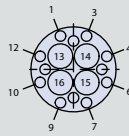

Insert Arrangement	9-19	10-26	11-31	12-37	14-55
No. of Contacts	19	26	31	37	55

SIZE #20HD CONTACT ARRANGEMENTS, TESTED AT 1000 VAC

Insert Arrangement	6-23	7-25	8-28	9-210	12-220	14-235
No. of Contacts	3	5	8	10	20	35

Insert Arrangement	8-200		9-201	
Contact Size	#20	#23	#20	#23
No. of Contacts	2	4	2	8

SIZE #16 AND SIZE #23, COMBO CONTACT ARRANGEMENTS, TESTED AT 750 VAC

Insert Arrangement	9-200		10-202	
Contact Size	#16	#23	#16	#23
No. of Contacts	2	4	2	8

SIZE #12 AND SIZE #23 SIGNAL, COMBO CONTACT ARRANGEMENTS, TESTED AT 750 VAC

Insert Arrangement	10-200		10-201		12-200		12-201	
Contact Size	#12	#23	#12	#23	#12	#23	#12	#23
No. of Contacts	1	12	2	4	2	6	2	10

SERIES 803 BAYONET-LOCK

SERIES 803 BAYONET-LOCK
Mighty Mouse Connectors and Cables
Combo Contact Arrangements,
Mating Face of Pin Insert Shown

SIZE #16 POWER AND SIZE #23 SIGNAL, COMBO CONTACT ARRANGEMENTS, TESTED AT 1300 VAC