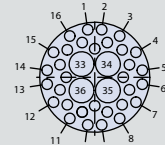

Insert Arrangement	8-200		9-201	
Contact Size	#20	#23	#20	#23
No. of Contacts	2	4	2	8

SIZE #16 AND SIZE #23, COMBO CONTACT ARRANGEMENTS, TESTED AT 750 VAC

Insert Arrangement	9-200		10-202	
Contact Size	#16	#23	#16	#23
No. of Contacts	2	4	2	8

SIZE #12 AND SIZE #23 SIGNAL, COMBO CONTACT ARRANGEMENTS, TESTED AT 750 VAC

Insert Arrangement	10-200		10-201		12-200		12-201	
Contact Size	#12	#23	#12	#23	#12	#23	#12	#23
No. of Contacts	1	12	2	4	2	6	2	10

SERIES 803 BAYONET-LOCK

SERIES 803 BAYONET-LOCK
Mighty Mouse Connectors and Cables
Combo Contact Arrangements,
Mating Face of Pin Insert Shown

SIZE #16 POWER AND SIZE #23 SIGNAL, COMBO CONTACT ARRANGEMENTS, TESTED AT 1300 VAC