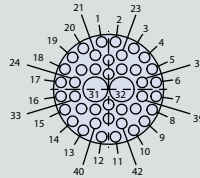

Insert Arrangement	8-200		9-201	
Contact Size	#20	#23	#20	#23
No. of Contacts	2	4	2	8

SIZE #16 AND SIZE #23, COMBO CONTACT ARRANGEMENTS, TESTED AT 750 VAC

Insert Arrangement	9-200		10-202	
Contact Size	#16	#23	#16	#23
No. of Contacts	2	4	2	8

SIZE #12 AND SIZE #23 SIGNAL, COMBO CONTACT ARRANGEMENTS, TESTED AT 750 VAC

Insert Arrangement	10-200		10-201		12-200		12-201	
Contact Size	#12	#23	#12	#23	#12	#23	#12	#23
No. of Contacts	1	12	2	4	2	6	2	10

SERIES 803 BAYONET-LOCK

SERIES 803 BAYONET-LOCK
Mighty Mouse Connectors and Cables
Combo Contact Arrangements,
Mating Face of Pin Insert Shown

SIZE #16 POWER AND SIZE #23 SIGNAL, COMBO CONTACT ARRANGEMENTS, TESTED AT 1300 VAC