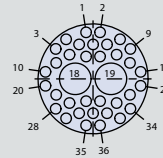

Insert Arrangement	8-200		9-201	
Contact Size	#20	#23	#20	#23
No. of Contacts	2	4	2	8

SIZE #16 AND SIZE #23, COMBO CONTACT ARRANGEMENTS, TESTED AT 750 VAC

Insert Arrangement	9-200		10-202	
Contact Size	#16	#23	#16	#23
No. of Contacts	2	4	2	8

SIZE #12 AND SIZE #23 SIGNAL, COMBO CONTACT ARRANGEMENTS, TESTED AT 750 VAC

Insert Arrangement	10-200		10-201		12-200		12-201	
Contact Size	#12	#23	#12	#23	#12	#23	#12	#23
No. of Contacts	1	12	2	4	2	6	2	10

SERIES 803 BAYONET-LOCK

SERIES 803 BAYONET-LOCK
Mighty Mouse Connectors and Cables
Combo Contact Arrangements,
Mating Face of Pin Insert Shown

SIZE #16 POWER AND SIZE #23 SIGNAL, COMBO CONTACT ARRANGEMENTS, TESTED AT 1300 VAC

Insert Arrangement	12-202		12-203		14-204		14-205	
Contact Size	#16	#23	#16	#23	#16	#23	#16	#23
No. of Contacts	2	20	4	12	2	40	4	32

SIZE #12 POWER AND SIZE #23 SIGNAL, COMBO CONTACT ARRANGEMENTS, TESTED AT 1300 VAC