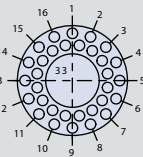

SIZE #8 POWER AND SIZE #23 SIGNAL, COMBO CONTACT ARRANGEMENTS, TESTED AT 1300 VAC

Insert Arrangement	11-201		14-208	
Contact Size	#8	#23	#8	#23
No. of Contacts	1	18	1	32

SERIES 803 BAYONET-LOCK