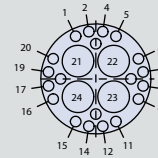

Insert Arrangement	8-200		9-201	
Contact Size	#20	#23	#20	#23
No. of Contacts	2	4	2	8

SIZE #16 AND SIZE #23, COMBO CONTACT ARRANGEMENTS, TESTED AT 750 VAC

Insert Arrangement	9-200		10-202	
Contact Size	#16	#23	#16	#23
No. of Contacts	2	4	2	8

SIZE #12 AND SIZE #23 SIGNAL, COMBO CONTACT ARRANGEMENTS, TESTED AT 750 VAC

Insert Arrangement	10-200		10-201		12-200		12-201	
Contact Size	#12	#23	#12	#23	#12	#23	#12	#23
No. of Contacts	1	12	2	4	2	6	2	10

SERIES 803 BAYONET-LOCK

SERIES 803 BAYONET-LOCK
Mighty Mouse Connectors and Cables
Combo Contact Arrangements,
Mating Face of Pin Insert Shown

SIZE #16 POWER AND SIZE #23 SIGNAL, COMBO CONTACT ARRANGEMENTS, TESTED AT 1300 VAC

Insert Arrangement	12-202		12-203		14-204		14-205	
Contact Size	#16	#23	#16	#23	#16	#23	#16	#23
No. of Contacts	2	20	4	12	2	40	4	32

SIZE #12 POWER AND SIZE #23 SIGNAL, COMBO CONTACT ARRANGEMENTS, TESTED AT 1300 VAC