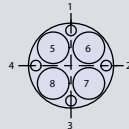

Insert Arrangement	8-200		9-201	
Contact Size	#20	#23	#20	#23
No. of Contacts	2	4	2	8

SIZE #16 AND SIZE #23, COMBO CONTACT ARRANGEMENTS, TESTED AT 750 VAC

Insert Arrangement	9-200		10-202	
Contact Size	#16	#23	#16	#23
No. of Contacts	2	4	2	8

SIZE #12 AND SIZE #23 SIGNAL, COMBO CONTACT ARRANGEMENTS, TESTED AT 750 VAC

Insert Arrangement	10-200		10-201		12-200		12-201	
Contact Size	#12	#23	#12	#23	#12	#23	#12	#23
No. of Contacts	1	12	2	4	2	6	2	10

SERIES 803 BAYONET-LOCK

SERIES 803 BAYONET-LOCK
Mighty Mouse Connectors and Cables
Combo Contact Arrangements,
Mating Face of Pin Insert Shown

SIZE #16 POWER AND SIZE #23 SIGNAL, COMBO CONTACT ARRANGEMENTS, TESTED AT 1300 VAC

Insert Arrangement	12-202		12-203		14-204		14-205	
Contact Size	#16	#23	#16	#23	#16	#23	#16	#23
No. of Contacts	2	20	4	12	2	40	4	32

SIZE #12 POWER AND SIZE #23 SIGNAL, COMBO CONTACT ARRANGEMENTS, TESTED AT 1300 VAC