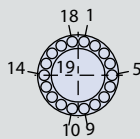

SIZE #8 POWER AND SIZE #23 SIGNAL, COMBO CONTACT ARRANGEMENTS, TESTED AT 1300 VAC

Insert Arrangement	11-201		14-208	
Contact Size	#8	#23	#8	#23
No. of Contacts	1	18	1	32

SERIES 803 BAYONET-LOCK