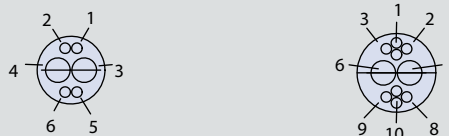

SIZE #16 CONTACT ARRANGEMENTS, TESTED AT 1800 VAC

Insert Arrangement	6-1	8-2	9-4	10-5	12-7	14-12
No. of Contacts	1	2	4	5	7	12

SIZE #12 CONTACT ARRANGEMENTS, TESTED AT 1800 VAC

Insert Arrangement	7-1	10-2	12-2	12-3	14-4	14-5
No. of Contacts	1	2	2	3	4	5

SERIES 803 BAYONET-LOCK

SERIES 803 BAYONET-LOCK Mighty Mouse Connectors and Cables

Combo Contact Arrangements, Mating Face of Pin Insert Shown

SIZE # 20 AND SIZE #23, COMBO CONTACT ARRANGEMENTS, TESTED AT 750 VAC

Insert Arrangement	8-200		9-201	
Contact Size	#20	#23	#20	#23
No. of Contacts	2	4	2	8

SIZE #16 AND SIZE #23, COMBO CONTACT ARRANGEMENTS, TESTED AT 750 VAC

Insert Arrangement	9-200		10-202	
Contact Size	#16	#23	#16	#23
No. of Contacts	2	4	2	8