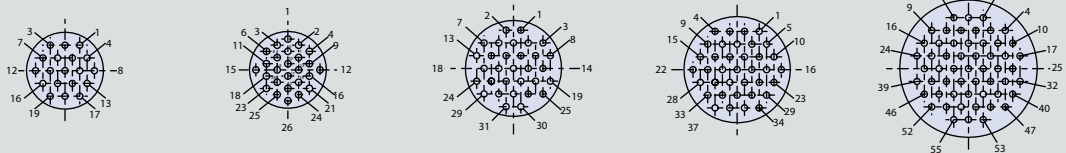

SERIES 803 BAYONET-LOCK
Mighty Mouse Connectors and Cables
Standard Contact Arrangements,
Mating Face of Pin Insert Shown

SIZE #23 CONTACT ARRANGEMENTS, TESTED AT 750 VAC

Insert Arrangement	5-3	6-4	6-6	6-7	7-10	8-13
No. of Contacts	3	4	6	7	10	13

Insert Arrangement	9-19	10-26	11-31	12-37	14-55
No. of Contacts	19	26	31	37	55

SIZE #20HD CONTACT ARRANGEMENTS, TESTED AT 1000 VAC

Insert Arrangement	6-23	7-25	8-28	9-210	12-220	14-235
No. of Contacts	3	5	8	10	20	35