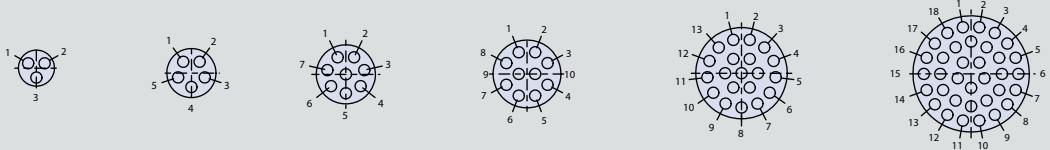

SERIES 803 BAYONET-LOCK
Mighty Mouse Connectors and Cables
Standard Contact Arrangements,
Mating Face of Pin Insert Shown

SIZE #23 CONTACT ARRANGEMENTS, TESTED AT 750 VAC

Insert Arrangement	5-3	6-4	6-6	6-7	7-10	8-13
No. of Contacts	3	4	6	7	10	13

Insert Arrangement	9-19	10-26	11-31	12-37	14-55
No. of Contacts	19	26	31	37	55

SIZE #20HD CONTACT ARRANGEMENTS, TESTED AT 1000 VAC

Insert Arrangement	6-23	7-25	8-28	9-210	12-220	14-235
No. of Contacts	3	5	8	10	20	35