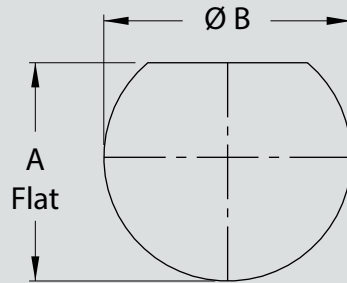

SERIES 80

Mighty Mouse Connectors and Cables

Jam-Nut, Front Panel Mount, Cutout Dimensions
Series 802 and 804

SERIES 802 AND 804 FRONT PANEL MOUNT, JAM-NUT PANEL CUTOUT DIMENSIONS

Front Panel Mount Connectors

802 Series			804 Series		
Shell Size	A Flat	ØB	Shell Size	A Flat	ØB
5	.299 (7.59)	.322 (8.18)	5	.480 (12.19)	.510 (12.95)
	.295 (7.49)	.317 (8.05)		.476 (12.09)	.505 (12.83)
6	.416 (10.57)	.448 (11.38)	6	.540 (13.72)	.572 (14.53)
	.412 (10.46)	.443 (11.25)		.536 (13.61)	.567 (14.40)
7	.479 (12.17)	.510 (12.95)	7	.673 (17.09)	.698 (17.73)
	.475 (12.07)	.505 (12.83)		.669 (16.99)	.693 (17.60)
8	.541 (13.74)	.572 (14.53)	8	.673 (17.09)	.698 (17.73)
	.537 (13.64)	.567 (14.40)		.669 (16.99)	.693 (17.60)
9	.604 (15.34)	.635 (16.13)	9	.725 (18.42)	.760 (19.30)
	.600 (15.24)	.630 (16.00)		.721 (18.31)	.755 (19.18)
10	.660 (16.76)	.698 (17.73)	10	.800 (20.32)	.822 (20.88)
	.656 (16.66)	.693 (17.60)		.796 (20.22)	.817 (20.75)
12	.728 (18.49)	.760 (19.30)	12	.982 (24.94)	1.010 (25.65)
	.724 (18.39)	.755 (19.18)		.978 (24.84)	1.005 (25.53)
14	.903 (22.94)	.948 (24.08)	14	1.032 (26.21)	1.072 (27.23)
	.899 (22.83)	.943 (23.95)		1.028 (26.11)	1.067 (27.10)
15	.965 (24.51)	1.010 (25.65)			
	.961 (24.41)	1.005 (25.53)			