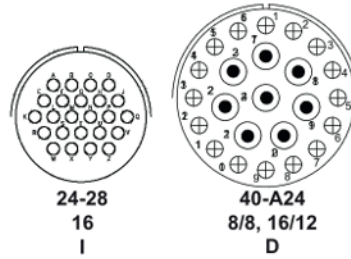

Contact arrangement

Vista anteriore inserto maschio

Front view of male insert

4 CONTACTS

Arrangement
Contact Size
Service rating

14S-2
16S
I

16-9
2/12, 2/16
A

18-4
16
D

18-20
16
A

18-30(18-20x110°)
16
A

CONTACT LEGEND

*Only Crimp Contact Version **Contact "D": First-Mate-Last-Break Grounding Contact

Disposizione contatti

Contact arrangement

Vista anteriore inserto maschio

Front view of male insert

Contact arrangement

Vista anteriore inserto maschio

Front view of male insert

23 CONTACTS

Arrangement
Contact Size
Service rating

24 CONTACTS

Arrangement
Contact Size
Service rating

25 CONTACTS

Arrangement
Contact Size
Service rating

26 CONTACTS

Arrangement
Contact Size
Service rating

27 CONTACTS

Arrangement
Contact Size
Service rating

CONTACT LEGEND

Disposizione contatti

Contact arrangement