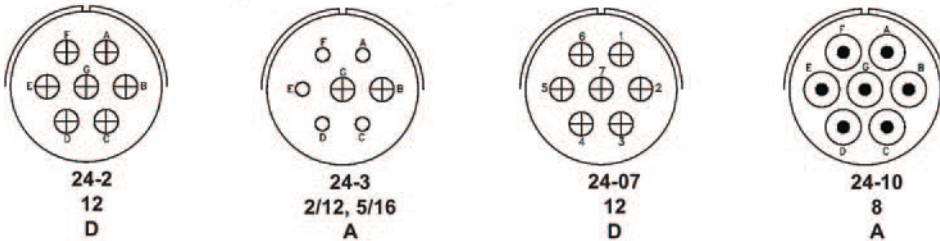

Arrangement
Contact Size
Service rating

20-22
3/8, 3/16
A

22-5
2/12, 4/16
D

22-15
5/12, 1/16
D-E; A, B, C, E, F = A

24-06
4/8, 2/16
D

CONTACT LEGEND

Disposizione contatti

Contact arrangement

Vista anteriore inserto maschio

Front view of male insert

6 CONTACTS

Arrangement
Contact Size
Service rating

Arrangement
Contact Size
Service rating

7 CONTACTS

Arrangement
Contact Size
Service rating

Arrangement
Contact Size
Service rating

Arrangement
Contact Size
Service rating

CONTACT LEGEND

Disposizione contatti
Contact arrangement
 Vista anteriore inserto maschio
 Front view of male insert

8 CONTACTS

Arrangement
 Contact Size
 Service rating