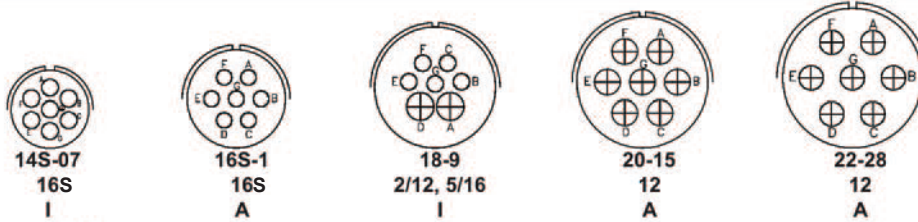

Arrangement
Contact Size
Service rating

20-22
3/8, 3/16
A

22-5
2/12, 4/16
D

22-15
5/12, 1/16
D-E; A, B, C, E, F = A

24-06
4/8, 2/16
D

CONTACT LEGEND

Disposizione contatti

Contact arrangement

Vista anteriore inserto maschio

Front view of male insert

6 CONTACTS

Arrangement
Contact Size
Service rating

Arrangement
Contact Size
Service rating

7 CONTACTS

Arrangement
Contact Size
Service rating

Arrangement
Contact Size
Service rating

Arrangement
Contact Size
Service rating

CONTACT LEGEND

Disposizione contatti
Contact arrangement
 Vista anteriore inserto maschio
 Front view of male insert

8 CONTACTS

Arrangement
 Contact Size
 Service rating