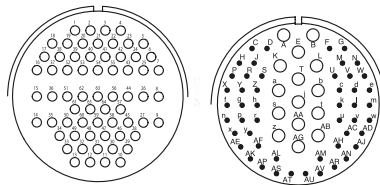

65 CONTACTS

Arrangement
Contact Size
Service rating

40-A65
16
A

36-A99 *
15/16, 50/20
A