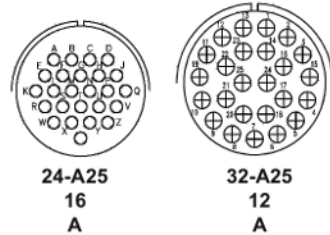

18-10
12
A

18-10S MT**
4/12
A

18-13
1/8, 3/12
A

20-4
12
D

20-24
2/8, 2/16
A

22-4
2/8, 2/12
A

22-22SMT**
4/8
A

Arrangement
Contact Size
Service rating

18-20
16
A

18-30(18-20x110°)
16
A

CONTACT LEGEND

*Only Crimp Contact Version **Contact "D": First-Mate-Last-Break Grounding Contact

Disposizione contatti

Contact arrangement

Vista anteriore inserto maschio

Front view of male insert

Contact arrangement

Vista anteriore inserto maschio

Front view of male insert

23 CONTACTS

Arrangement
Contact Size
Service rating

24 CONTACTS

Arrangement
Contact Size
Service rating

25 CONTACTS

Arrangement
Contact Size
Service rating

26 CONTACTS

Arrangement
Contact Size
Service rating

27 CONTACTS

Arrangement
Contact Size
Service rating

CONTACT LEGEND

Disposizione contatti

Contact arrangement