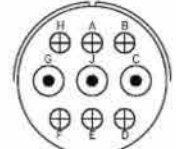

24-6
 12
 A,G,H=D; Bal=A

32-15
 2/0, 6/12
 D

40-A8
 4/0, 4/16
 E

40-A10
 4/4, 4/16
 D

32-A8
 8/8
 A

24-A8
 3/16, 5/8
 A

36-A35
 4/16, 4/0
 A

9 CONTACTS

Arrangement
 Contact Size
 Service rating

20-16
 2/12, 7/16
 A

20-18
 3/12, 6/16
 A

20-21
 1/12, 8/16
 A

20-A9
 12
 J=D; Bal-I

Arrangement
 Contact Size
 Service rating

22-17
 1/12, 8/16
 A=D; Bal=A

22-20
 16
 A

22-27
 1/8, 8/16
 J=D; Bal=A

24-11
 3/8, 6/12
 A

28-1
 3/8, 6/12
 A,J,E=D; Bal=A

CONTACT LEGEND

Disposizione contatti

Contact arrangement

Vista anteriore inserto maschio

Front view of male insert