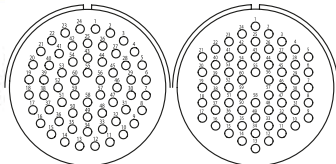

Disposizione contatti

Contact arrangement

Vista anteriore inserto maschio

Front view of male insert†

60 CONTACTS

Arrangement
Contact Size
Service rating

40-53
16
A

40-62
16
A