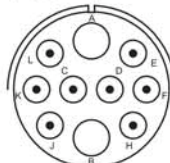

22-27
 1/8, 8/16
 J=D; Bal=A

24-11
 3/8, 6/12
 A

28-1
 3/8, 6/12
 A,J,E=D; Bal=A

CONTACT LEGEND

Disposizione contatti

Contact arrangement

Vista anteriore inserto maschio

Front view of male insert

10 CONTACTS

Arrangement
Contact Size
Service rating

16-A10
18
I

18-1
16
B,C,F,G=A; Bal=I

18-19
16
A

22-82
8/16, 2/8
A

22-A10
16
A

Arrangement
Contact Size
Service rating

28-19
4/12, 6/16
A,B=D; K,M=B; Bal=A

36-A10
2/4, 8/8
A

11 CONTACTS

Arrangement
Contact Size
Service rating

20-33
16
A

24-20
2/12, 9/16
D

24-A11
2/8, 9/16
A

40-67
10/4, 1/16
A