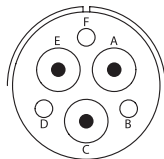

32-1
2/0, 3/12
A = E; B, C, D, E = D

32-2
3/4, 2/16
E

32-79
4/4, 1/8
D

Arrangement
Contact Size
Service rating

40-A3
1/0M, 2/0, 2/12
A

40-A5
3/0, 1/4, 1/12
A

40-A5 GM
5/0
A

40-A55
5/0
A

Arrangement
Contact Size
Service rating

6 CONTACTS

Arrangement
Contact Size
Service rating

14S-6
16S
I

18-06
4/12, 2/16
A

18-12
16
A

20-8
2/8, 4/16
I

20-17
5/12, 1/16
A

Arrangement
Contact Size
Service rating

20-22
3/8, 3/16
A

22-5
2/12, 4/16
D

22-15
5/12, 1/16
D-E; A, B, C, E, F = A

24-06
4/8, 2/16
D

CONTACT LEGEND

Disposizione contatti

Contact arrangement