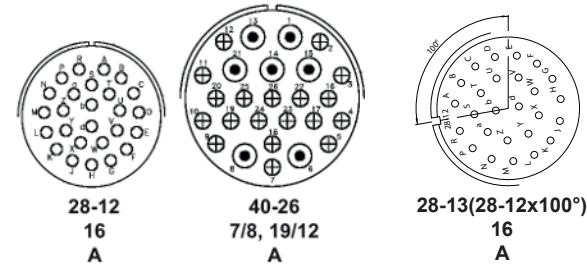

Contact arrangement

Vista anteriore inserto maschio

Front view of male insert

4 CONTACTS

Arrangement
Contact Size
Service rating

14S-2
16S
I

16-9
2/12, 2/16
A

18-4
16
D

18-10
12
A

18-10S MT**
4/12
A

18-13
1/8, 3/12
A

20-4
12
D

20-24
2/8, 2/16
A

22-4
2/8, 2/12
A

22-22SMT**
4/8
A

Arrangement
Contact Size
Service rating

Contact arrangement

Vista anteriore inserto maschio

Front view of male insert

23 CONTACTS

Arrangement
Contact Size
Service rating

24 CONTACTS

Arrangement
Contact Size
Service rating

25 CONTACTS

Arrangement
Contact Size
Service rating

26 CONTACTS

Arrangement
Contact Size
Service rating

27 CONTACTS

Arrangement
Contact Size
Service rating

CONTACT LEGEND

Disposizione contatti

Contact arrangement