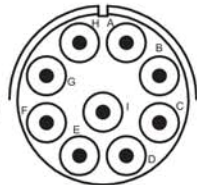

Disposizione contatti

Contact arrangement

Vista anteriore inserto maschio

Front view of male insert

9 CONTACTS

Arrangement
Contact Size
Service rating

28-84
8
A