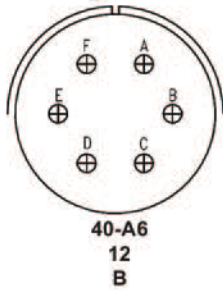

Arrangement
Contact Size
Service rating

20-22
3/8, 3/16
A

22-5
2/12, 4/16
D

22-15
5/12, 1/16
D-E; A, B, C, E, F = A

24-06
4/8, 2/16
D

CONTACT LEGEND

Disposizione contatti

Contact arrangement

Vista anteriore inserto maschio

Front view of male insert

6 CONTACTS

Arrangement
Contact Size
Service rating

Arrangement
Contact Size
Service rating

7 CONTACTS

Arrangement
Contact Size
Service rating

Arrangement
Contact Size
Service rating

Arrangement
Contact Size
Service rating

CONTACT LEGEND

Disposizione contatti
Contact arrangement
 Vista anteriore inserto maschio
 Front view of male insert

8 CONTACTS

Arrangement
 Contact Size
 Service rating