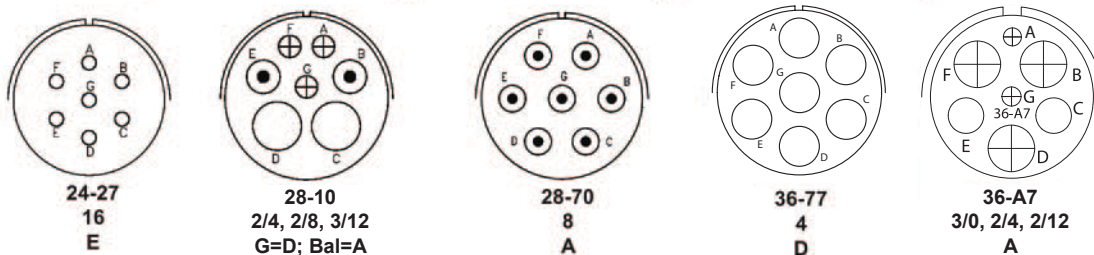

Arrangement
Contact Size
Service rating

20-22
3/8, 3/16
A

22-5
2/12, 4/16
D

22-15
5/12, 1/16
D-E; A, B, C, E, F = A

24-06
4/8, 2/16
D

CONTACT LEGEND

Disposizione contatti

Contact arrangement

Vista anteriore inserto maschio

Front view of male insert

6 CONTACTS

Arrangement
Contact Size
Service rating

Arrangement
Contact Size
Service rating

7 CONTACTS

Arrangement
Contact Size
Service rating

Arrangement
Contact Size
Service rating

Arrangement
Contact Size
Service rating

CONTACT LEGEND

Disposizione contatti
Contact arrangement
 Vista anteriore inserto maschio
 Front view of male insert

8 CONTACTS

Arrangement
 Contact Size
 Service rating