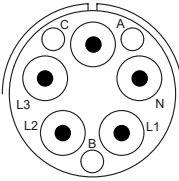

18-8
 1/12, 7/16
 A

20-7
 16
 A,B,H,G=D; C,D,E, F=A

20-9
 1/12, 7/16
 H=D; Bal=A

20-A8
 2/8, 6/16
 I

20-B8
 4/12, 4/16
 A

22-18
 16
 A,B,F,G,H=D; C,D,E=A

Arrangement
 Contact Size
 Service rating

22-23
 12
 H=D; Bal=A

24-6
 12
 A,G,H=D; Bal=A

32-15
 2/0, 6/12
 D

40-A8
 4/0, 4/16
 E

40-A10
 4/4, 4/16
 D

32-A8
 8/8
 A

24-A8
 3/16, 5/8
 A

36-A35
 4/16, 4/0
 A

9 CONTACTS

Arrangement
 Contact Size
 Service rating

20-16
 2/12, 7/16
 A

20-18
 3/12, 6/16
 A

20-21
 1/12, 8/16
 A

20-A9
 12
 J=D; Bal-I

Arrangement
 Contact Size
 Service rating

22-17
 1/12, 8/16
 A=D; Bal=A

22-20
 16
 A

22-27
 1/8, 8/16
 J=D; Bal=A

24-11
 3/8, 6/12
 A

28-1
 3/8, 6/12
 A,J,E=D; Bal=A

CONTACT LEGEND

Disposizione contatti

Contact arrangement

Vista anteriore inserto maschio

Front view of male insert