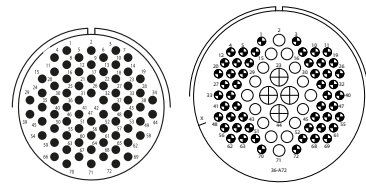

Arrangement
Contact Size
Service rating

40-A62
2/8, 60/16
A

65 CONTACTS

Arrangement
Contact Size
Service rating

40-A65
16
A

36-A99 *
15/16, 50/20
A

70 CONTACTS

Arrangement
Contact Size
Service Rating

40-A70
16
A

72 CONTACTS

Arrangement
Contact Size
Service Rating

28-72 *
20
I

36-A72
4/12, 16/16, 52/18
I

CONTACT LEGEND

* Only Crimp Contact Version

Disposizione contatti
Contact arrangement
 Vista anteriore inserto maschio
 Front view of male insert