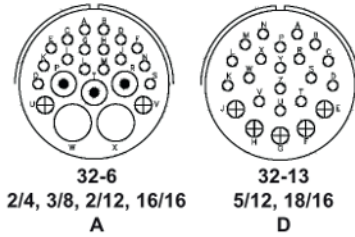

Contact arrangement

Vista anteriore inserto maschio

Front view of male insert

4 CONTACTS

Arrangement
Contact Size
Service rating

14S-2
16S
I

16-9
2/12, 2/16
A

18-4
16
D

18-20
16
A

18-30(18-20x110°)
16
A

CONTACT LEGEND

*Only Crimp Contact Version **Contact "D": First-Mate-Last-Break Grounding Contact

Disposizione contatti

Contact arrangement

Vista anteriore inserto maschio

Front view of male insert

22 CONTACTS

Arrangement
Contact Size
Service rating

28-11
4/12, 18/16
A

32-B22
2/4, 20/16
A

36-22
12
D

CONTACT LEGEND

4/0

Disposizione contatti

Contact arrangement

Vista anteriore inserto maschio

Front view of male insert

23 CONTACTS

Arrangement
Contact Size
Service rating

24 CONTACTS

Arrangement
Contact Size
Service rating

25 CONTACTS