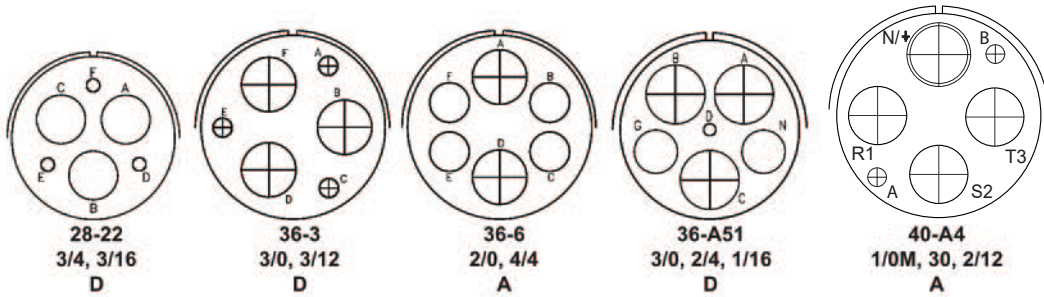

Arrangement
Contact Size
Service rating

20-22
3/8, 3/16
A

22-5
2/12, 4/16
D

22-15
5/12, 1/16
D-E; A, B, C, E, F = A

24-06
4/8, 2/16
D

CONTACT LEGEND

Disposizione contatti

Contact arrangement

Vista anteriore inserto maschio

Front view of male insert

6 CONTACTS

Arrangement
Contact Size
Service rating

Arrangement
Contact Size
Service rating

7 CONTACTS

Arrangement
Contact Size
Service rating

Arrangement
Contact Size
Service rating