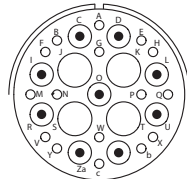

18-20
16
A

18-30(18-20x110°)
16
A

CONTACT LEGEND

*Only Crimp Contact Version **Contact "D": First-Mate-Last-Break Grounding Contact

Disposizione contatti

Contact arrangement

Vista anteriore inserto maschio

Front view of male insert

Vista anteriore inserto maschio

Front view of male insert

28 CONTACTS

24-A28
16
I

28-A63
9/12, 19/16
I

Arrangement
Contact Size
Service rating

29 CONTACTS

28-A29
2/8, 27/16
A