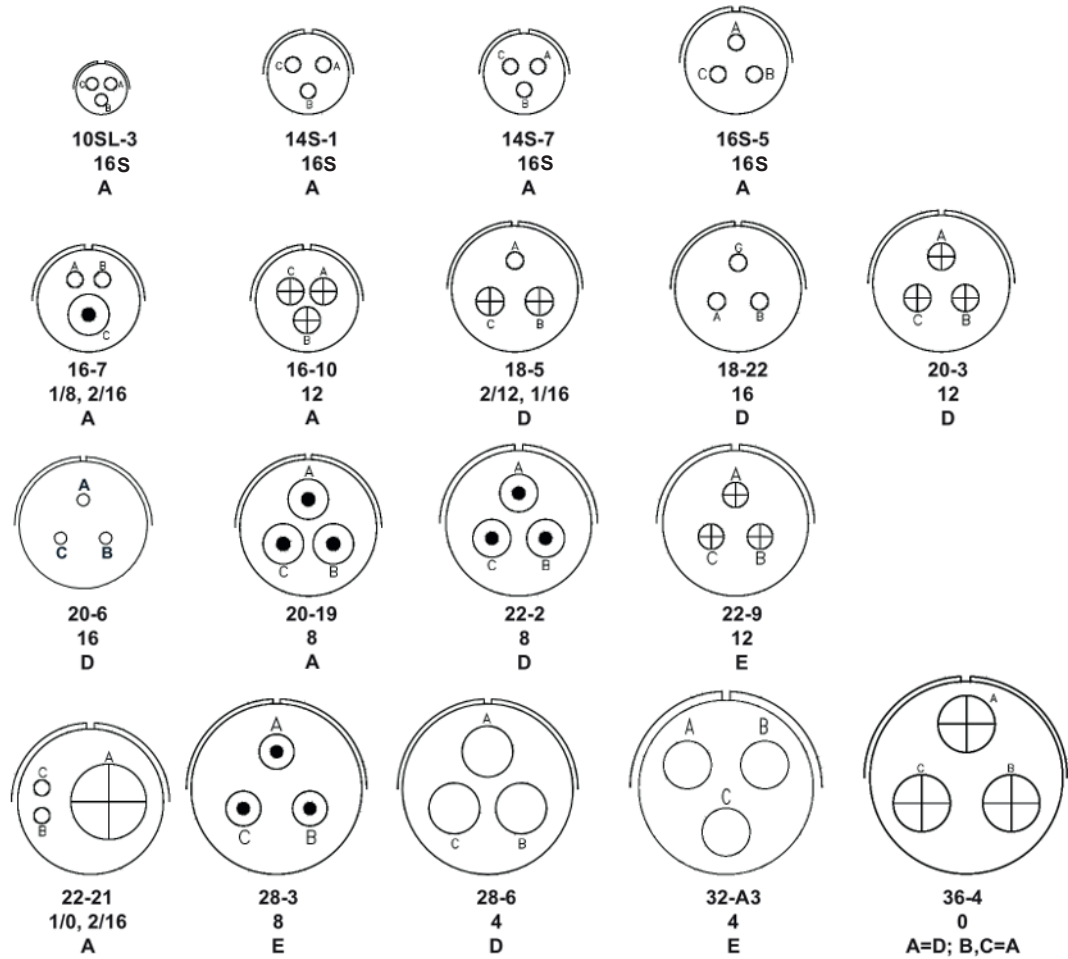

3 CONTACTS

Arrangement
Contact Size
Service rating

Arrangement
Contact Size
Service rating

Arrangement
Contact Size
Service rating

Arrangement
Contact Size
Service rating