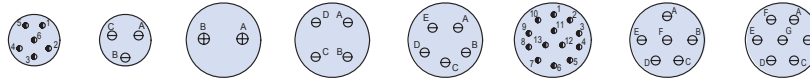

MIL-DTL-38999 Series I, II, III, and IV Hermetic Class Connectors Insert Arrangements (IAW MIL-STD-1560)

All views are pin face

B

Series I	9-35	9-98	11-2	11-4	11-5	11-35	11-98	11-99
Series II	8-35	8-98	10-2		10-5	10-35	10-98	10-99
Series III	A35	A98	B2	B4	B5	B35	B98	B99
Series IV	---	---	B2	B4	B5	B35	B98	B99

Series I	13-4	13-8	13-35	13-98
Series II	12-4	12-8	12-35	12-98
Series III	C4	C8	C35	C98
Series IV	C4	C8	C35	C98

Series I	15-5	15-15	15-18	15-19	15-35	15-97
Series II	14-5	14-15	14-18	14-19	14-35	14-97
Series III	D5	D15	D18	D19	D35	D97
Series IV	D5	D15	D18	D19	D35	D97

Series I	17-6	17-8	17-26	17-35	17-99
Series II	16-6	16-8	16-26	16-35	16-99
Series III	E6	E8	E26	E35	E99
Series IV	E6	E8	E26	E35	E99

Series I	19-11	19-28	19-30	19-32	19-35	19-45
Series II	18-11	18-28	18-30	18-32	18-35	18-45
Series III	F11	F28	F30	F32	F35	F45
Series IV	F11	F28	F30	F32	F35	F45