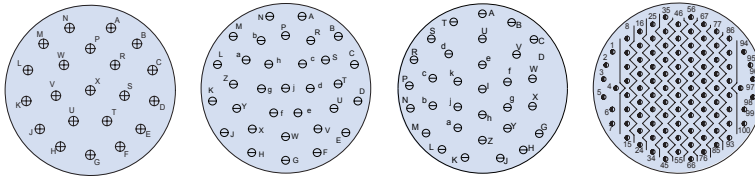

Series I	17-6	17-8	17-26	17-35	17-99
Series II	16-6	16-8	16-26	16-35	16-99
Series III	E6	E8	E26	E35	E99
Series IV	E6	E8	E26	E35	E99

Series I	19-11	19-28	19-30	19-32	19-35	19-45
Series II	18-11	18-28	18-30	18-32	18-35	18-45
Series III	F11	F28	F30	F32	F35	F45
Series IV	F11	F28	F30	F32	F35	F45

Dimensions in Inches (millimeters) are subject to change without notice.

MIL-DTL-38999 Series I, II, III, and IV Hermetic Class Connectors Insert Arrangements (IAW MIL-STD-1560)

All views are pin face

Series I	21-11	21-16	21-24	21-25
Series II	20-11	20-16	20-24	20-25
Series III, IV	G11	G16	G24	G25

Series I	21-27	21-29	21-35	21-39	21-41
Series II	20-27	20-29	20-35	20-39	20-41
Series III, IV	G27	G29	G35	G39	G41

Series I	23-21	23-32	23-34	23-35
Series II	22-21	22-32	22-34	22-35
Series III, IV	H21	H32	H34	H35

Series I	23-36	23-53	23-55	23-97	23-99
Series II	22-36	22-53	22-55	22-97	22-99
Series III, IV	H36	H53	H55	H97	H99

Series I	25-4	25-19	25-24	25-29
Series II	24-4	24-19	24-24	24-29
Series III, IV	J4	J19	J24	J29