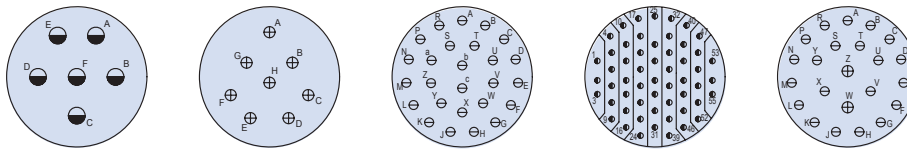

MIL-DTL-38999 Series I, II, III, and IV Hermetic Class Connectors Insert Arrangements (IAW MIL-STD-1560)

All views are pin face

B

Series I	9-35	9-98	11-2	11-4	11-5	11-35	11-98	11-99
Series II	8-35	8-98	10-2		10-5	10-35	10-98	10-99
Series III	A35	A98	B2	B4	B5	B35	B98	B99
Series IV	---	---	B2	B4	B5	B35	B98	B99

Series I	13-4	13-8	13-35	13-98
Series II	12-4	12-8	12-35	12-98
Series III	C4	C8	C35	C98
Series IV	C4	C8	C35	C98

Series I	15-5	15-15	15-18	15-19	15-35	15-97
Series II	14-5	14-15	14-18	14-19	14-35	14-97
Series III	D5	D15	D18	D19	D35	D97
Series IV	D5	D15	D18	D19	D35	D97

Series I	17-6	17-8	17-26	17-35	17-99
Series II	16-6	16-8	16-26	16-35	16-99
Series III	E6	E8	E26	E35	E99
Series IV	E6	E8	E26	E35	E99

Series I	19-11	19-28	19-30	19-32	19-35	19-45
Series II	18-11	18-28	18-30	18-32	18-35	18-45
Series III	F11	F28	F30	F32	F35	F45
Series IV	F11	F28	F30	F32	F35	F45

Dimensions in Inches (millimeters) are subject to change without notice.

MIL-DTL-38999 Series I, II, III, and IV Hermetic Class Connectors Insert Arrangements (IAW MIL-STD-1560)

All views are pin face

Series I	21-11	21-16	21-24	21-25
Series II	20-11	20-16	20-24	20-25
Series III, IV	G11	G16	G24	G25