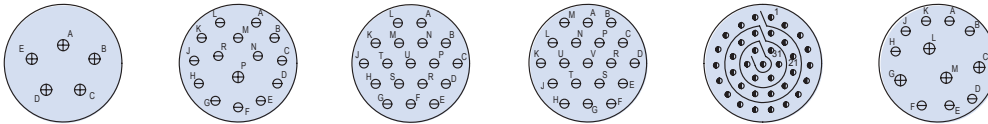

MIL-DTL-38999 Series I, II, III, and IV Hermetic Class Connectors Insert Arrangements (IAW MIL-STD-1560)

All views are pin face

B

Series I	9-35	9-98	11-2	11-4	11-5	11-35	11-98	11-99
Series II	8-35	8-98	10-2		10-5	10-35	10-98	10-99
Series III	A35	A98	B2	B4	B5	B35	B98	B99
Series IV	---	---	B2	B4	B5	B35	B98	B99

Series I	13-4	13-8	13-35	13-98
Series II	12-4	12-8	12-35	12-98
Series III	C4	C8	C35	C98
Series IV	C4	C8	C35	C98

Series I	15-5	15-15	15-18	15-19	15-35	15-97
Series II	14-5	14-15	14-18	14-19	14-35	14-97
Series III	D5	D15	D18	D19	D35	D97
Series IV	D5	D15	D18	D19	D35	D97

Series I	17-6	17-8	17-26	17-35	17-99
Series II	16-6	16-8	16-26	16-35	16-99
Series III	E6	E8	E26	E35	E99
Series IV	E6	E8	E26	E35	E99

Series I	19-11	19-28	19-30	19-32	19-35	19-45
Series II	18-11	18-28	18-30	18-32	18-35	18-45
Series III	F11	F28	F30	F32	F35	F45
Series IV	F11	F28	F30	F32	F35	F45

Dimensions in Inches (millimeters) are subject to change without notice.

MIL-DTL-38999 Series I, II, III, and IV Hermetic Class Connectors Insert Arrangements (IAW MIL-STD-1560)

All views are pin face

Series I	21-11	21-16	21-24	21-25
Series II	20-11	20-16	20-24	20-25
Series III, IV	G11	G16	G24	G25