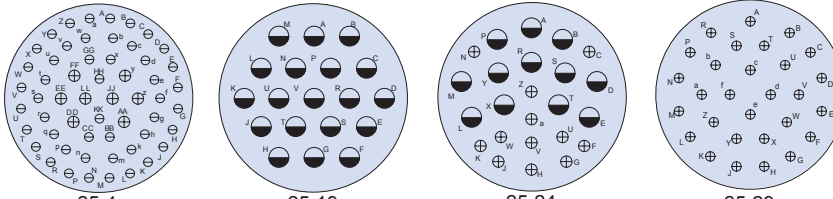

Series I	17-6	17-8	17-26	17-35	17-99
Series II	16-6	16-8	16-26	16-35	16-99
Series III	E6	E8	E26	E35	E99
Series IV	E6	E8	E26	E35	E99

Series I	19-11	19-28	19-30	19-32	19-35	19-45
Series II	18-11	18-28	18-30	18-32	18-35	18-45
Series III	F11	F28	F30	F32	F35	F45
Series IV	F11	F28	F30	F32	F35	F45

Dimensions in Inches (millimeters) are subject to change without notice.

MIL-DTL-38999 Series I, II, III, and IV Hermetic Class Connectors Insert Arrangements (IAW MIL-STD-1560)

All views are pin face

Series I	21-11	21-16	21-24	21-25
Series II	20-11	20-16	20-24	20-25
Series III, IV	G11	G16	G24	G25

Series I	21-27	21-29	21-35	21-39	21-41
Series II	20-27	20-29	20-35	20-39	20-41
Series III, IV	G27	G29	G35	G39	G41

Series I	23-21	23-32	23-34	23-35
Series II	22-21	22-32	22-34	22-35
Series III, IV	H21	H32	H34	H35

Series I	23-36	23-53	23-55	23-97	23-99
Series II	22-36	22-53	22-55	22-97	22-99
Series III, IV	H36	H53	H55	H97	H99

Series I	25-4	25-19	25-24	25-29
Series II	24-4	24-19	24-24	24-29
Series III, IV	J4	J19	J24	J29