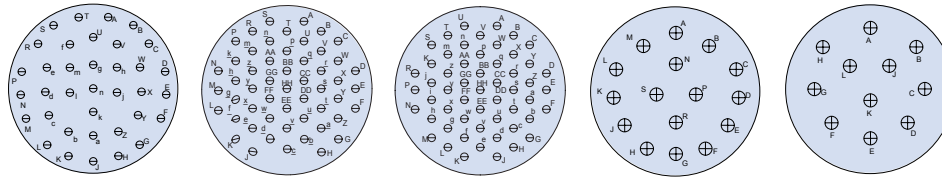

Series I	17-6	17-8	17-26	17-35	17-99
Series II	16-6	16-8	16-26	16-35	16-99
Series III	E6	E8	E26	E35	E99
Series IV	E6	E8	E26	E35	E99

Series I	19-11	19-28	19-30	19-32	19-35	19-45
Series II	18-11	18-28	18-30	18-32	18-35	18-45
Series III	F11	F28	F30	F32	F35	F45
Series IV	F11	F28	F30	F32	F35	F45

Dimensions in Inches (millimeters) are subject to change without notice.

MIL-DTL-38999 Series I, II, III, and IV Hermetic Class Connectors Insert Arrangements (IAW MIL-STD-1560)

All views are pin face

Series I	21-11	21-16	21-24	21-25
Series II	20-11	20-16	20-24	20-25
Series III, IV	G11	G16	G24	G25

Series I	21-27	21-29	21-35	21-39	21-41
Series II	20-27	20-29	20-35	20-39	20-41
Series III, IV	G27	G29	G35	G39	G41

Series I	23-21	23-32	23-34	23-35
Series II	22-21	22-32	22-34	22-35
Series III, IV	H21	H32	H34	H35

Series I	23-36	23-53	23-55	23-97	23-99
Series II	22-36	22-53	22-55	22-97	22-99
Series III, IV	H36	H53	H55	H97	H99

Series I	25-4	25-19	25-24	25-29
Series II	24-4	24-19	24-24	24-29
Series III, IV	J4	J19	J24	J29