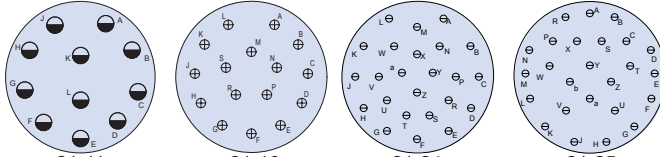

Series I	13-4	13-8	13-35	13-98
Series II	12-4	12-8	12-35	12-98
Series III	C4	C8	C35	C98
Series IV	C4	C8	C35	C98

Series I	15-5	15-15	15-18	15-19	15-35	15-97
Series II	14-5	14-15	14-18	14-19	14-35	14-97
Series III	D5	D15	D18	D19	D35	D97
Series IV	D5	D15	D18	D19	D35	D97

Series I	17-6	17-8	17-26	17-35	17-99
Series II	16-6	16-8	16-26	16-35	16-99
Series III	E6	E8	E26	E35	E99
Series IV	E6	E8	E26	E35	E99

Series I	19-11	19-28	19-30	19-32	19-35	19-45
Series II	18-11	18-28	18-30	18-32	18-35	18-45
Series III	F11	F28	F30	F32	F35	F45
Series IV	F11	F28	F30	F32	F35	F45

Dimensions in Inches (millimeters) are subject to change without notice.

MIL-DTL-38999 Series I, II, III, and IV Hermetic Class Connectors Insert Arrangements (IAW MIL-STD-1560)

All views are pin face

Series I	21-11	21-16	21-24	21-25
Series II	20-11	20-16	20-24	20-25
Series III, IV	G11	G16	G24	G25

Series I	21-27	21-29	21-35	21-39	21-41
Series II	20-27	20-29	20-35	20-39	20-41
Series III, IV	G27	G29	G35	G39	G41

Series I	23-21	23-32	23-34	23-35
Series II	22-21	22-32	22-34	22-35
Series III, IV	H21	H32	H34	H35