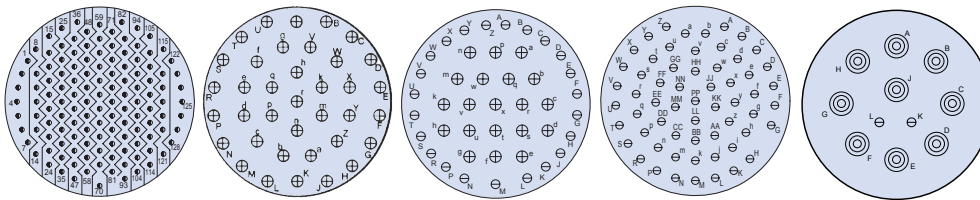

Dimensions in Inches (millimeters) are subject to change without notice.

MIL-DTL-38999 Series I, II, III, and IV Hermetic Class Connectors Insert Arrangements (IAW MIL-STD-1560)

All views are pin face

Series I	21-11	21-16	21-24	21-25
Series II	20-11	20-16	20-24	20-25
Series III, IV	G11	G16	G24	G25

Series I	21-27	21-29	21-35	21-39	21-41
Series II	20-27	20-29	20-35	20-39	20-41
Series III, IV	G27	G29	G35	G39	G41

Series I	23-21	23-32	23-34	23-35
Series II	22-21	22-32	22-34	22-35
Series III, IV	H21	H32	H34	H35

Series I	23-36	23-53	23-55	23-97	23-99
Series II	22-36	22-53	22-55	22-97	22-99
Series III, IV	H36	H53	H55	H97	H99

Series I	25-4	25-19	25-24	25-29
Series II	24-4	24-19	24-24	24-29
Series III, IV	J4	J19	J24	J29