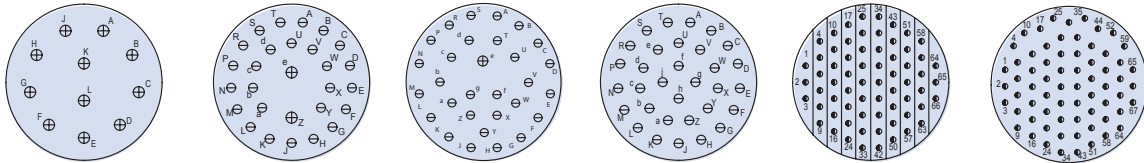

MIL-DTL-38999 Series I, II, III, and IV Hermetic Class Connectors Insert Arrangements (IAW MIL-STD-1560)

All views are pin face

B

Series I	9-35	9-98	11-2	11-4	11-5	11-35	11-98	11-99
Series II	8-35	8-98	10-2		10-5	10-35	10-98	10-99
Series III	A35	A98	B2	B4	B5	B35	B98	B99
Series IV	---	---	B2	B4	B5	B35	B98	B99

Series I	13-4	13-8	13-35	13-98
Series II	12-4	12-8	12-35	12-98
Series III	C4	C8	C35	C98
Series IV	C4	C8	C35	C98

Series I	15-5	15-15	15-18	15-19	15-35	15-97
Series II	14-5	14-15	14-18	14-19	14-35	14-97
Series III	D5	D15	D18	D19	D35	D97
Series IV	D5	D15	D18	D19	D35	D97

Series I	17-6	17-8	17-26	17-35	17-99
Series II	16-6	16-8	16-26	16-35	16-99
Series III	E6	E8	E26	E35	E99
Series IV	E6	E8	E26	E35	E99

Series I	19-11	19-28	19-30	19-32	19-35	19-45
Series II	18-11	18-28	18-30	18-32	18-35	18-45
Series III	F11	F28	F30	F32	F35	F45
Series IV	F11	F28	F30	F32	F35	F45

Dimensions in Inches (millimeters) are subject to change without notice.

MIL-DTL-38999 Series I, II, III, and IV Hermetic Class Connectors Insert Arrangements (IAW MIL-STD-1560)

All views are pin face

Series I	21-11	21-16	21-24	21-25
Series II	20-11	20-16	20-24	20-25
Series III, IV	G11	G16	G24	G25