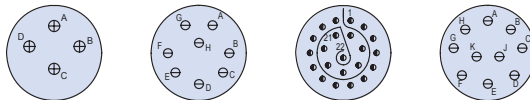

MIL-DTL-38999 Series I, II, III, and IV Hermetic Class Connectors Insert Arrangements (IAW MIL-STD-1560)

All views are pin face

B

Series I	9-35	9-98	11-2	11-4	11-5	11-35	11-98	11-99
Series II	8-35	8-98	10-2		10-5	10-35	10-98	10-99
Series III	A35	A98	B2	B4	B5	B35	B98	B99
Series IV	---	---	B2	B4	B5	B35	B98	B99

Series I	13-4	13-8	13-35	13-98
Series II	12-4	12-8	12-35	12-98
Series III	C4	C8	C35	C98
Series IV	C4	C8	C35	C98

Series I	15-5	15-15	15-18	15-19	15-35	15-97
Series II	14-5	14-15	14-18	14-19	14-35	14-97
Series III	D5	D15	D18	D19	D35	D97
Series IV	D5	D15	D18	D19	D35	D97

Series I	17-6	17-8	17-26	17-35	17-99
Series II	16-6	16-8	16-26	16-35	16-99
Series III	E6	E8	E26	E35	E99
Series IV	E6	E8	E26	E35	E99

Series I	19-11	19-28	19-30	19-32	19-35	19-45
Series II	18-11	18-28	18-30	18-32	18-35	18-45
Series III	F11	F28	F30	F32	F35	F45
Series IV	F11	F28	F30	F32	F35	F45

Dimensions in Inches (millimeters) are subject to change without notice.

MIL-DTL-38999 Series I, II, III, and IV Hermetic Class Connectors Insert Arrangements (IAW MIL-STD-1560)

All views are pin face

Series I	21-11	21-16	21-24	21-25
Series II	20-11	20-16	20-24	20-25
Series III, IV	G11	G16	G24	G25