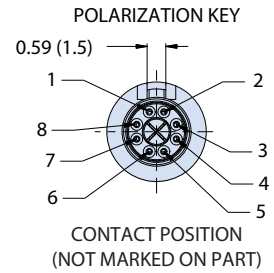

## Dimensions: EN4165/EN3645 Contacts

### El Ochito<sup>®</sup> Type I, Pin and Socket Contacts for EN4165 and EN3645

#### Pin Contact

Type I	
Color	Pin
White	858-026