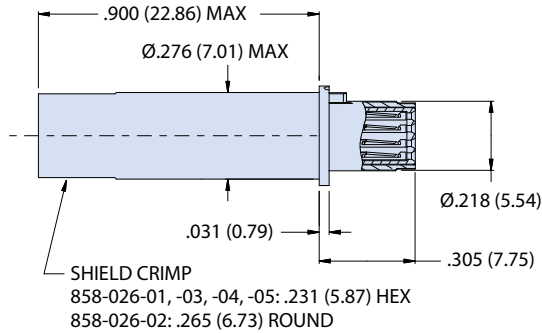

## Dimensions: EN4165/EN3645 Contacts

### El Ochito<sup>®</sup> Type I, Pin and Socket Contacts for EN4165 and EN3645

#### Pin Contact

Type I	
Color	Pin
White	858-026