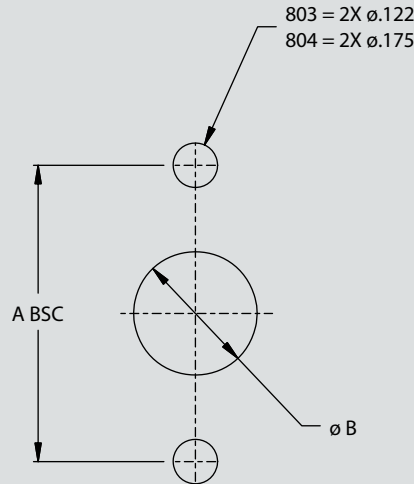

SERIES 80

Mighty Mouse Connectors and Cables

Two-Hole Flange Mount Panel Cutout Dimensions
Series 803 and 804

SERIES 803 AND 804 TWO-HOLE FLANGE MOUNT PANEL CUTOUT DIMENSIONS

803 Series			804 Series		
Shell Size	A BSC	ØB	Shell Size	A BSC	ØB
5	.513 (13.03)	.382 (9.70)	5	.755 (19.18)	.335 (8.51)
6	.598 (15.19)	.445 (11.30)	6	.820 (20.83)	.404 (10.26)
7	.708 (17.98)	.520 (13.21)	7	.885 (22.48)	.467 (11.86)
8	.964 (24.49)	.592 (15.04)	8	.930 (23.62)	.512 (13.00)
9	1.017 (25.83)	.645 (16.38)	9	.990 (25.15)	.570 (14.48)
10	1.101 (27.97)	.726 (18.44)	10	1.060 (26.92)	.644 (16.36)
12	1.204 (30.58)	.832 (21.13)	12	1.185 (30.10)	.765 (19.43)
14	1.280 (32.51)	.950 (24.13)	14	1.300 (33.02)	.882 (22.40)
15	1.370 (34.80)	1.010 (25.65)			