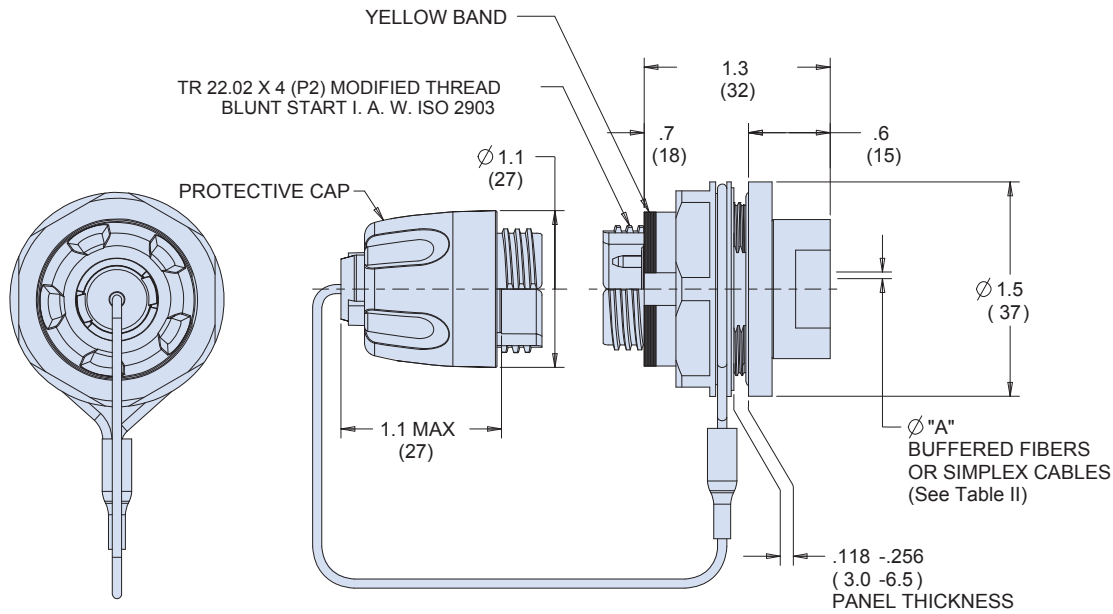

SERIES 185-002 EYE-BEAM® GMA
MIL-DTL-83526 /20 & /21 compliant
hermaphroditic expanded beam connectors
Jam nut mount receptacles

185-002-80 LOW-PROFILE JAM NUT MOUNT RECEPTACLE

185-002-81 JAM NUT MOUNT RECEPTACLE WITH EXTENDED BACKEND

NOTE

There is a rotational relationship between D Flat and the connector mating face on jam nut receptacles