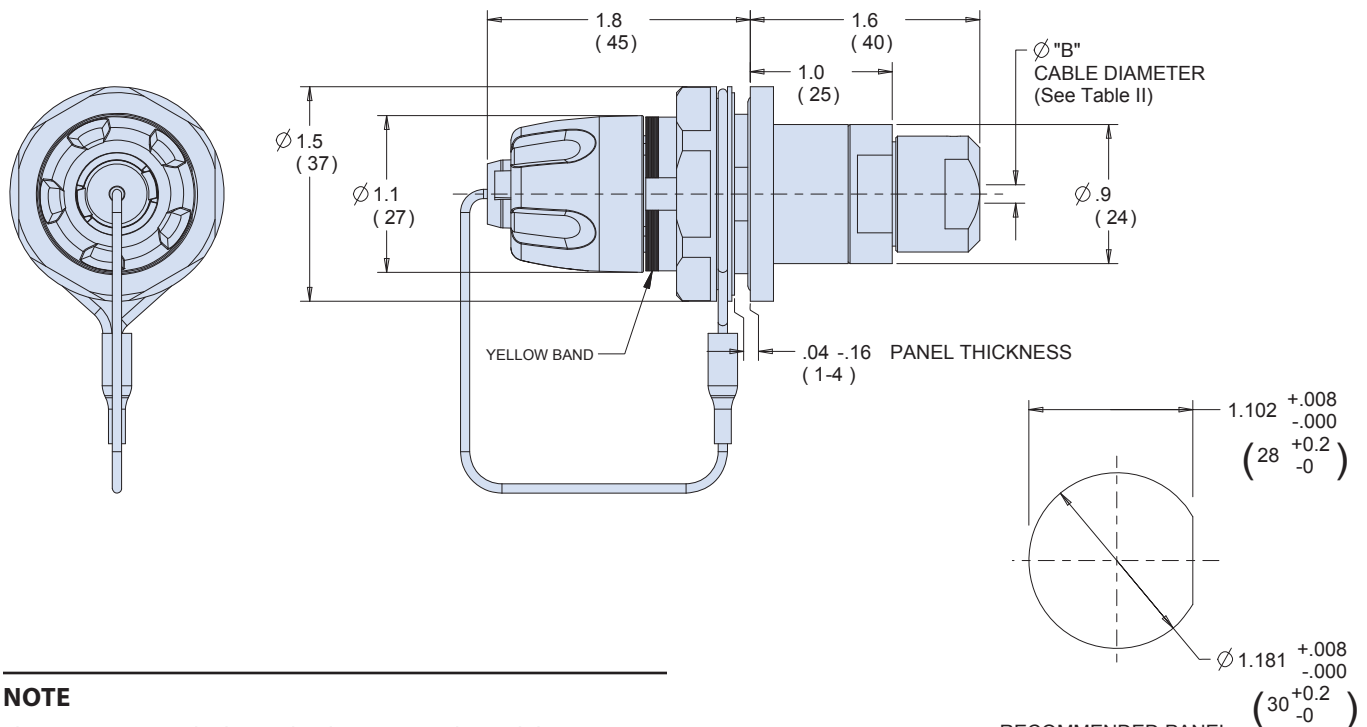

SERIES 185-002 EYE-BEAM® GMA
MIL-DTL-83526 /20 & /21 compliant
hermaphroditic expanded beam connectors
Jam nut mount receptacles

185-002-80 LOW-PROFILE JAM NUT MOUNT RECEPTACLE

185-002-81 JAM NUT MOUNT RECEPTACLE WITH EXTENDED BACKEND

NOTE

There is a rotational relationship between D Flat and the connector mating face on jam nut receptacles