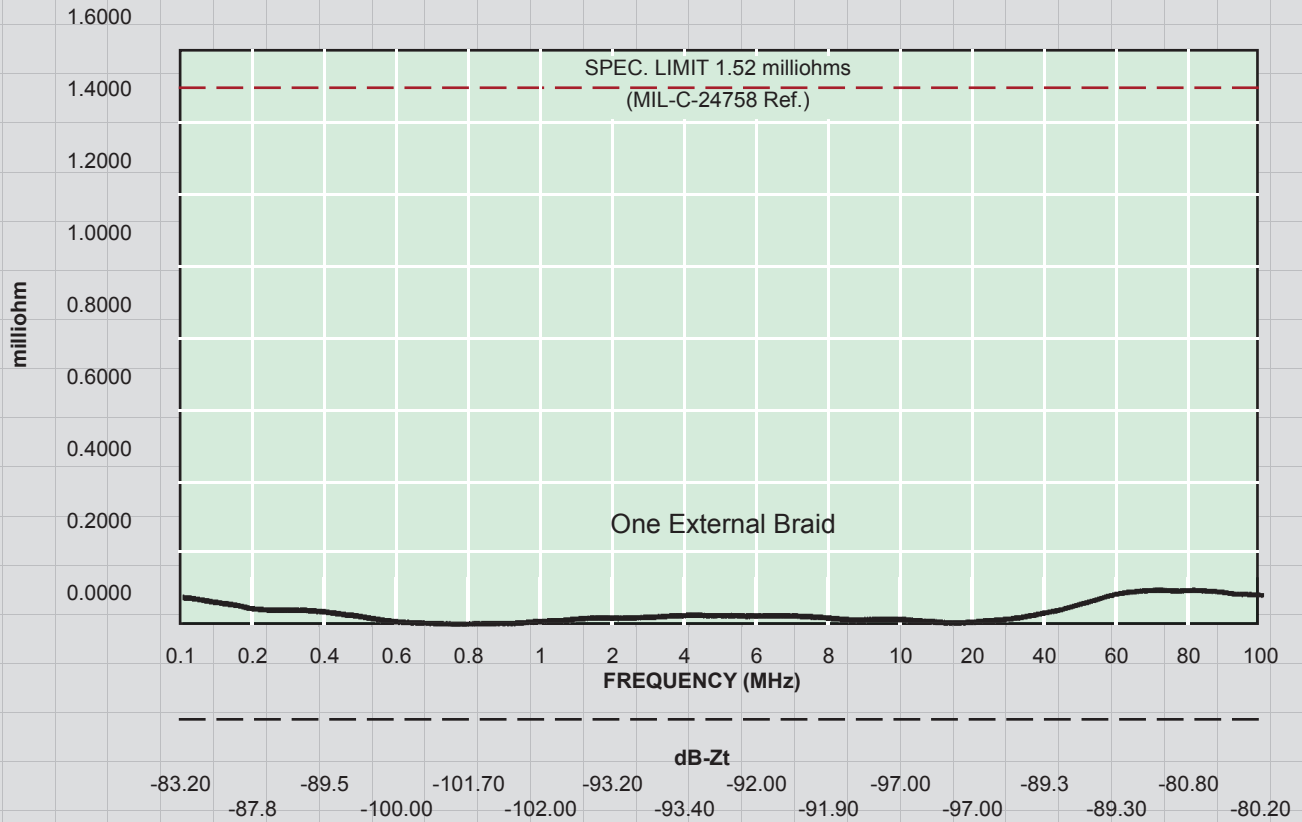

Transfer Impedance  
Series 75 Brass-Core Conduit  
with Bronze Braid and User Installable Fittings  
1.5 Inch Diameter

Series 75  
Metal-Core Conduit

D