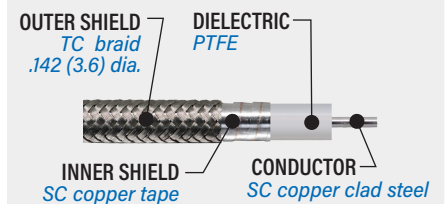

141 CABLE CONSTRUCTION

WEIGHT

	Weight (ounces)
Connectors	.155
Coax Cable	.04 per inch