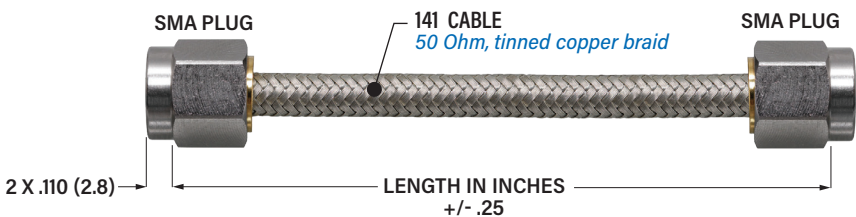

GRF02-001

Male SMA to Male SMA Jumper

- 18 GHz
- 086 and 141 Sizes
- 50 Ohm Coax Cable
- SST Connector Body
- No Jacket

086 JUMPER ASSEMBLY

Back-to-back jumper has male SMA plug on each end. 50 ohm low loss coax cable has unjacketed tinned copper braid for excellent flexibility. SMA connectors are stainless steel with gold-plated body and passivated coupling nut. Contact is gold-plated copper alloy.

PART NUMBER

GRF02-001-086-◆

Replace ◆ with length in one inch increments, 3 inch minimum

SPECIFICATIONS

- Operating temperature: -55 °C to +165 °C
- Minimum bend radius: .236 in. (6.0 mm)
- Frequency range: DC - 18 GHz
- VSWR: 1.30 maximum
- Impedance: 50 ohm nominal

086 CABLE CONSTRUCTION

WEIGHT

	Weight (ounces)
Connectors	.218
Coax Cable	.012 per inch

141 JUMPER ASSEMBLY

Back-to-back jumper has male SMA plug on each end. 50 ohm low loss coax cable has unjacketed tinned copper braid for excellent flexibility. SMA connectors are stainless steel with gold-plated body and passivated coupling nut.

PART NUMBER

GRF02-001-141-◆

Replace ◆ with length in one inch increments, 3 inch minimum

SPECIFICATIONS

- Operating temperature: -55 °C to +165 °C
- Minimum bend radius: .394 in. (10.0 mm)
- Frequency range: DC - 18 GHz
- VSWR: 1.30 maximum
- Impedance: 50 ohm nominal