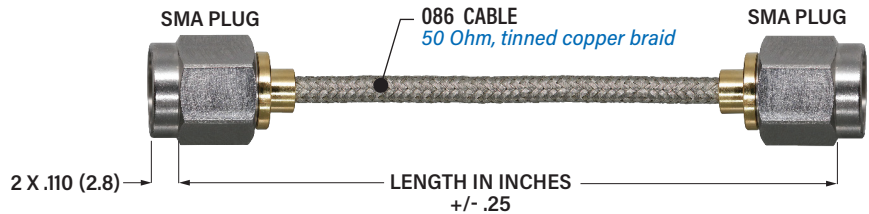

GRF02-001

Male SMA to Male SMA Jumper

- 18 GHz
- 086 and 141 Sizes
- 50 Ohm Coax Cable
- SST Connector Body
- No Jacket

086 JUMPER ASSEMBLY

Back-to-back jumper has male SMA plug on each end. 50 ohm low loss coax cable has unjacketed tinned copper braid for excellent flexibility. SMA connectors are stainless steel with gold-plated body and passivated coupling nut. Contact is gold-plated copper alloy.

PART NUMBER

GRF02-001-086-◆

Replace ◆ with length in one inch increments, 3 inch minimum

SPECIFICATIONS

- Operating temperature: -55 °C to +165 °C
- Minimum bend radius: .236 in. (6.0 mm)
- Frequency range: DC - 18 GHz
- VSWR: 1.30 maximum
- Impedance: 50 ohm nominal

086 CABLE CONSTRUCTION

WEIGHT

	Weight (ounces)
Connectors	.218
Coax Cable	.012 per inch

141 JUMPER ASSEMBLY

Back-to-back jumper has male SMA plug on each end. 50 ohm low loss coax cable has unjacketed tinned copper braid for excellent flexibility. SMA connectors are stainless steel with gold-plated body and passivated coupling nut.

PART NUMBER

GRF02-001-141-◆

Replace ◆ with length in one inch increments, 3 inch minimum

SPECIFICATIONS

- Operating temperature: -55 °C to +165 °C
- Minimum bend radius: .394 in. (10.0 mm)
- Frequency range: DC - 18 GHz
- VSWR: 1.30 maximum
- Impedance: 50 ohm nominal