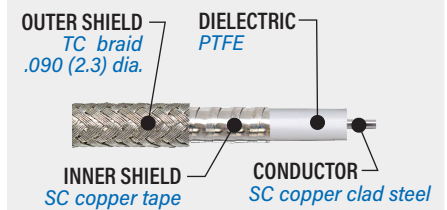

GRF02-001

Male SMA to Male SMA Jumper

- 18 GHz
- 086 and 141 Sizes
- 50 Ohm Coax Cable
- SST Connector Body
- No Jacket

086 JUMPER ASSEMBLY

Back-to-back jumper has male SMA plug on each end. 50 ohm low loss coax cable has unjacketed tinned copper braid for excellent flexibility. SMA connectors are stainless steel with gold-plated body and passivated coupling nut. Contact is gold-plated copper alloy.

PART NUMBER

GRF02-001-086-◆

Replace ◆ with length in one inch increments, 3 inch minimum

SPECIFICATIONS

- Operating temperature: -55 °C to +165 °C
- Minimum bend radius: .236 in. (6.0 mm)
- Frequency range: DC - 18 GHz
- VSWR: 1.30 maximum
- Impedance: 50 ohm nominal

086 CABLE CONSTRUCTION

WEIGHT

	Weight (ounces)
Connectors	.218
Coax Cable	.012 per inch

141 JUMPER ASSEMBLY

Back-to-back jumper has male SMA plug on each end. 50 ohm low loss coax cable has unjacketed tinned copper braid for excellent flexibility. SMA connectors are stainless steel with gold-plated body and passivated coupling nut.

PART NUMBER

GRF02-001-141-◆

Replace ◆ with length in one inch increments, 3 inch minimum

SPECIFICATIONS

- Operating temperature: -55 °C to +165 °C
- Minimum bend radius: .394 in. (10.0 mm)
- Frequency range: DC - 18 GHz
- VSWR: 1.30 maximum
- Impedance: 50 ohm nominal