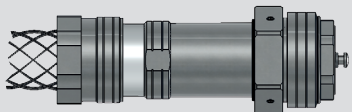

Plug for Ex d Cable Gland

Page 40

**927-072-036**

Plug with Basket Weave Cable Grip

Page 42

**927-072-012**

Fixed In-Line Receptacle with Mechanical Clamp

Page 44