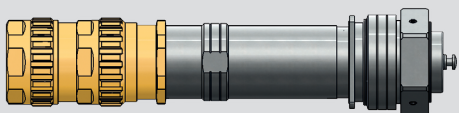

Plug for Ex d Cable Gland

Page 40

**927-072-036**

Plug with Basket Weave Cable Grip

Page 42

**927-072-012**

Fixed In-Line Receptacle with Mechanical Clamp

Page 44

**927-072-022**

Fixed In-Line Receptacle with Ex d Cable Gland

Page 46

**927-072-022**

Fixed In-Line Receptacle for Ex d Cable Gland

Page 48

**927-072-032**

Fixed In-Line Receptacle with Basket Weave Cable Grip