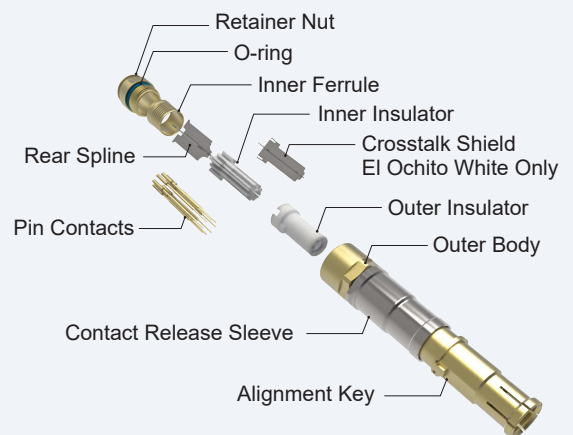

Exploded Views of Type I and Type II Contacts

El Ochito® White Type I Contacts, Non-Serviceable 26 AWG, Crimp Wire Shield Termination

Type I Pin Contact

Type I Socket Contact

El Ochito® Type II Contacts, Serviceable

24-26 AWG, Threaded Wire Shield Termination, Integral Contact Release Sleeve

Type II Pin Contact

Type II Socket Contact

EL OCHITO® OVERVIEW