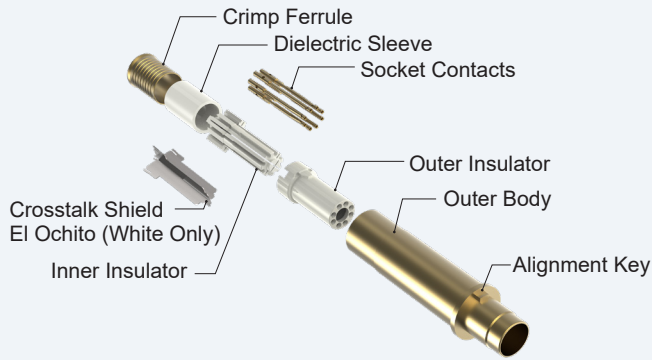

Exploded Views of Type I and Type II Contacts

El Ochito® White Type I Contacts, Non-Serviceable 26 AWG, Crimp Wire Shield Termination

Type I Pin Contact

Type I Socket Contact

El Ochito® Type II Contacts, Serviceable

24-26 AWG, Threaded Wire Shield Termination, Integral Contact Release Sleeve

Type II Pin Contact

Type II Socket Contact

EL OCHITO® OVERVIEW