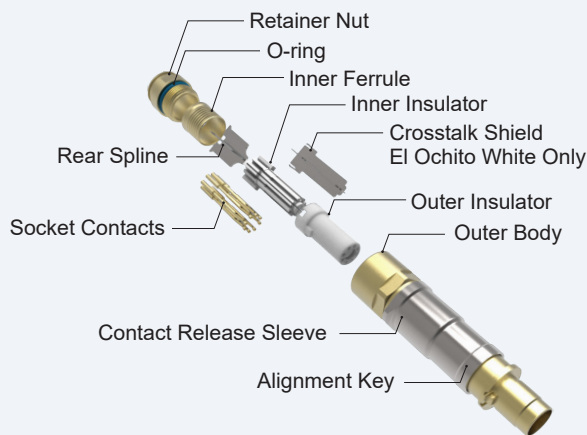

Exploded Views of Type I and Type II Contacts

El Ochito® White Type I Contacts, Non-Serviceable 26 AWG, Crimp Wire Shield Termination

Type I Pin Contact

Type I Socket Contact

El Ochito® Type II Contacts, Serviceable

24-26 AWG, Threaded Wire Shield Termination, Integral Contact Release Sleeve

Type II Pin Contact

Type II Socket Contact

EL OCHITO® OVERVIEW