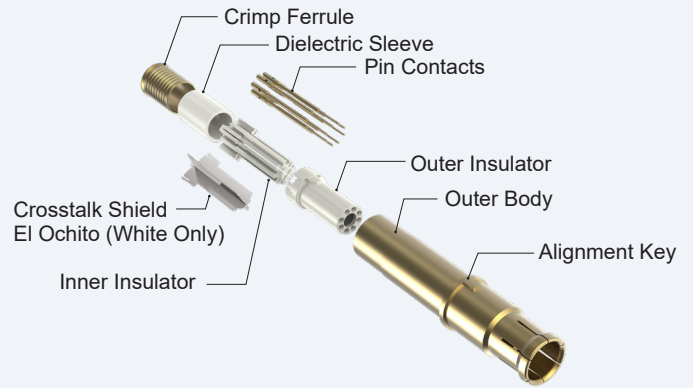

Exploded Views of Type I and Type II Contacts

El Ochito® White Type I Contacts, Non-Serviceable 26 AWG, Crimp Wire Shield Termination

Type I Pin Contact

Type I Socket Contact

El Ochito® Type II Contacts, Serviceable

24-26 AWG, Threaded Wire Shield Termination, Integral Contact Release Sleeve

Type II Pin Contact

Type II Socket Contact

EL OCHITO® OVERVIEW