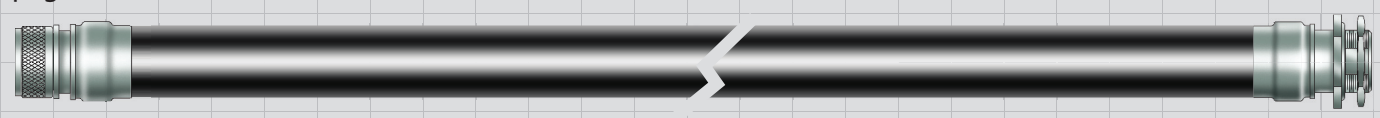

Factory Terminated Series 72 Assemblies How-to-Order

How-To-Order: Factory Terminated Series 72 Convuluted Tubing Assembly

Use the order tree below to develop part numbers for the full range of Series 72 System point-to-point factory terminated assemblies. Diagrams of basic Series 72 point-to-point assemblies are shown on the facing page.