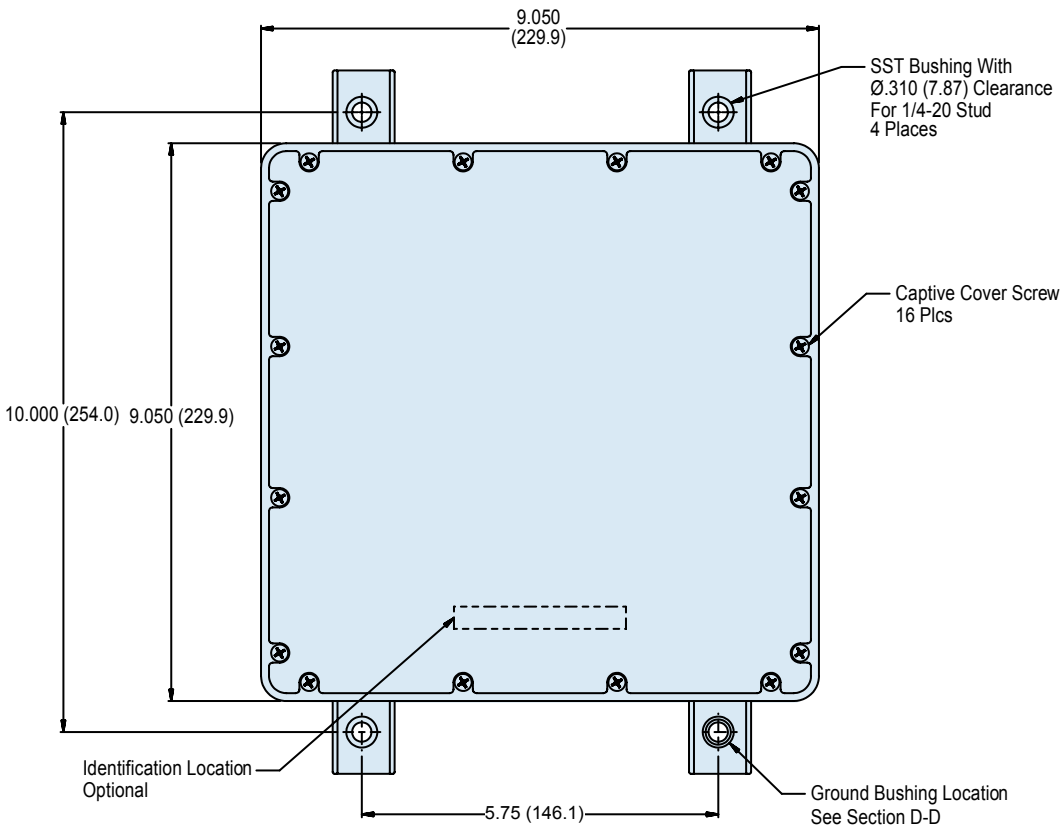

140-060XMS-03
(NSN: 5975-01-557-2679)
Grounded Composite Junction Box
15 Ft. Submersion

FIGURE 1 TOP VIEW

E

140-060XMS-03
(NSN: 5975-01-557-2679)
Grounded Composite Junction Box
15 Ft. Submersion

Composite
Junction
Boxes

FIGURE 2