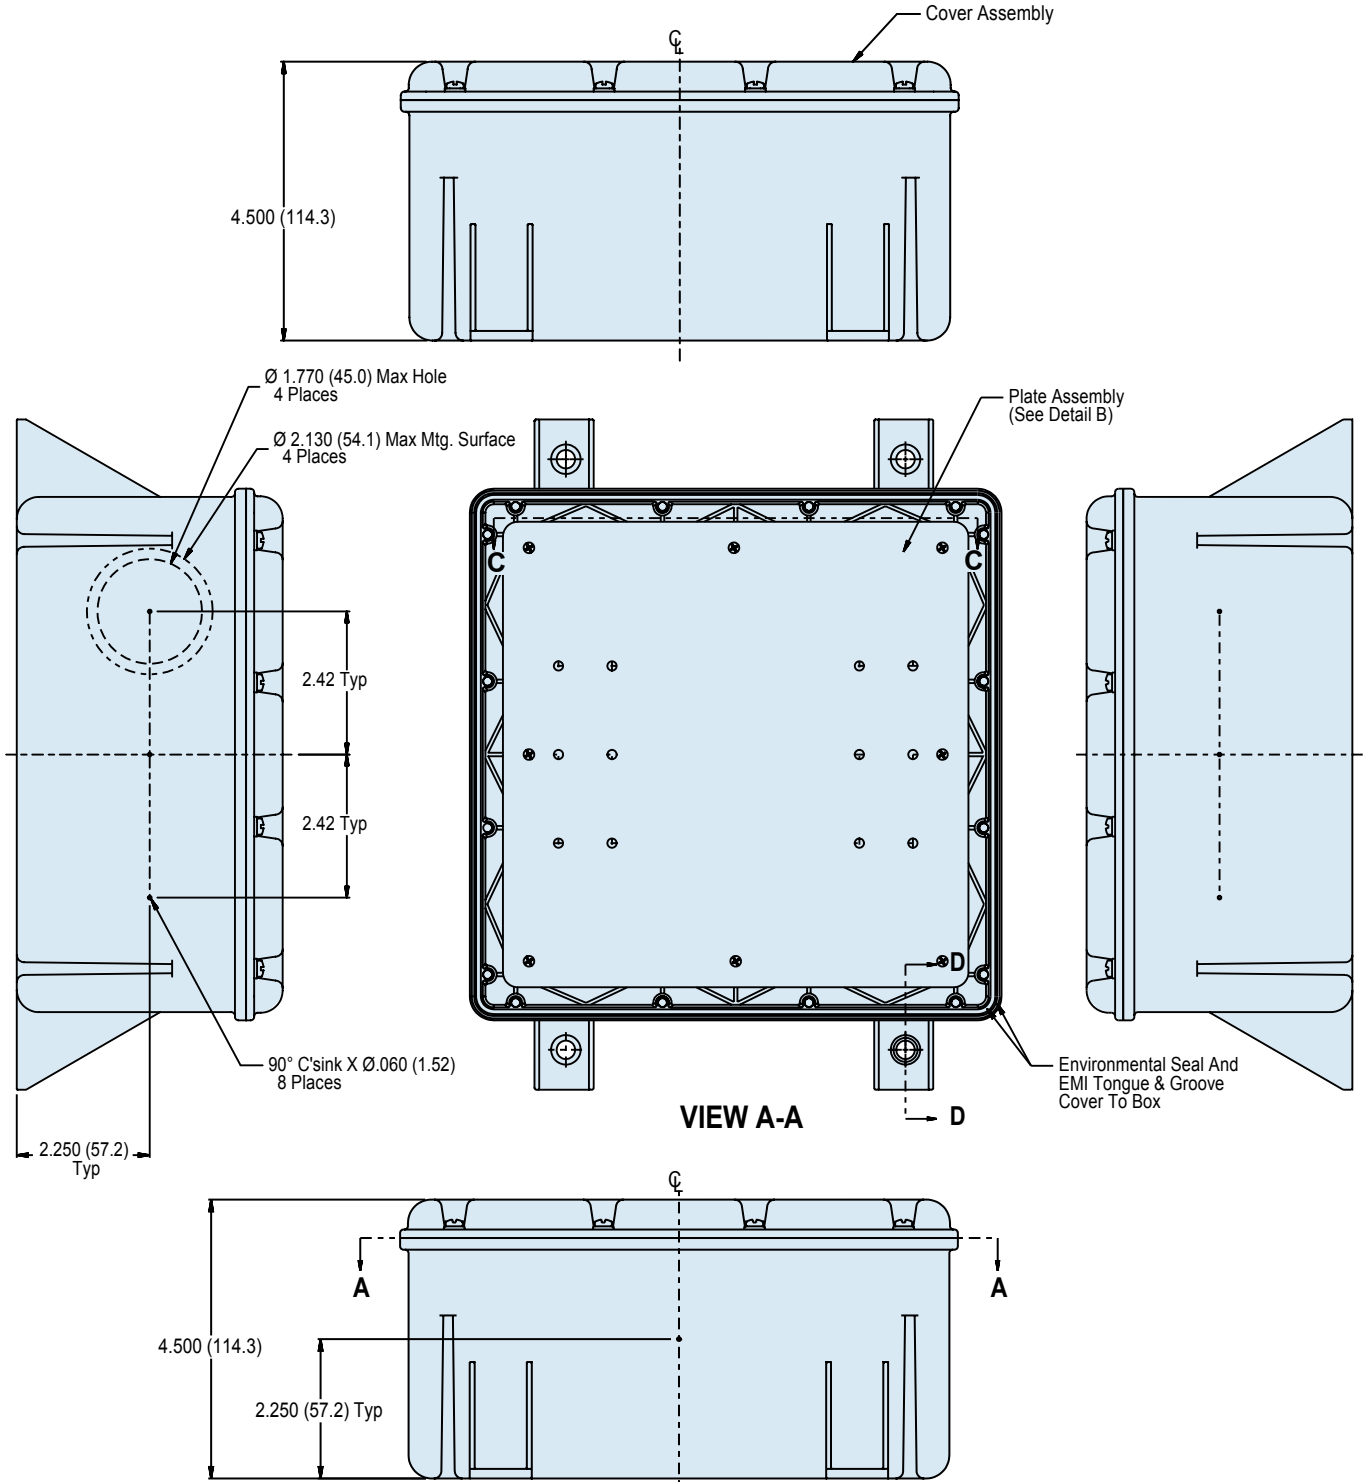

140-060XMS-03
(NSN: 5975-01-557-2679)
Grounded Composite Junction Box
15 Ft. Submersion

FIGURE 1 TOP VIEW

E

140-060XMS-03
(NSN: 5975-01-557-2679)
Grounded Composite Junction Box
15 Ft. Submersion

Composite
Junction
Boxes

FIGURE 2